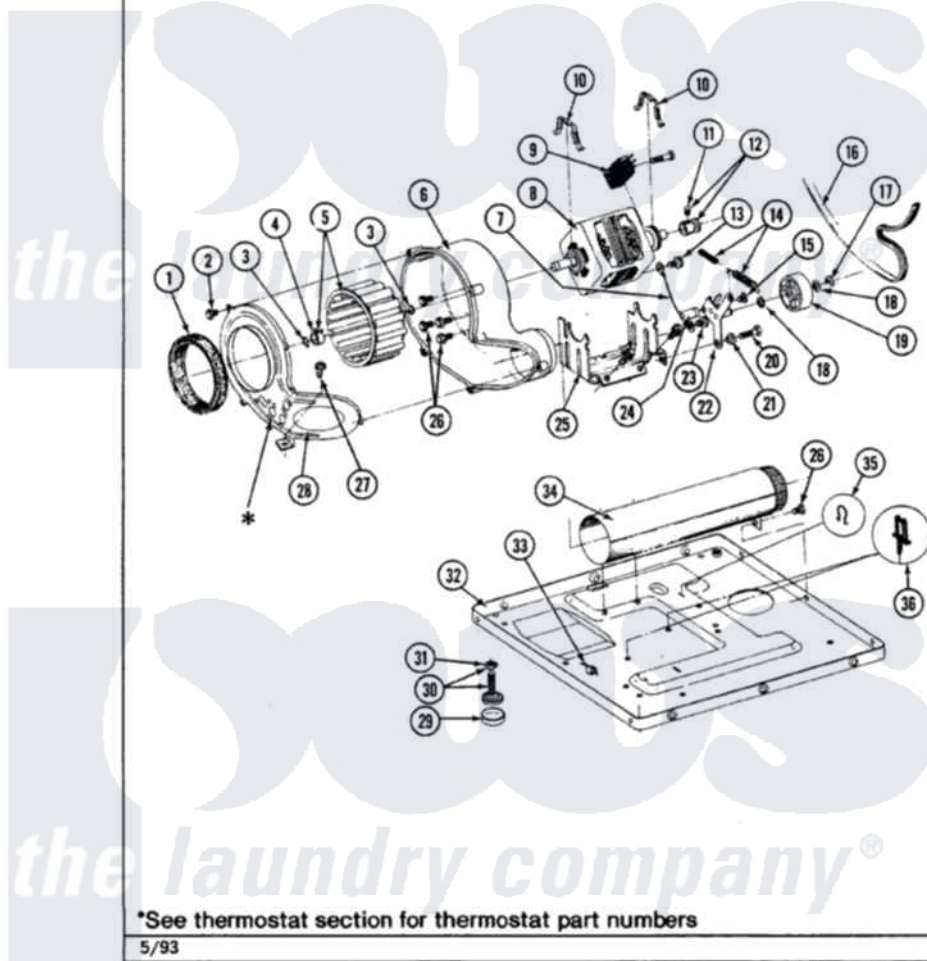

Maytag LDG7500AAL 10 - MOTOR DRIVE (LDE7500ACL,ACW,ADL,ADW)

Section: MOTOR DRIVE

P/N 1600028

Models: ALL MODELS

Maytag [Residential Maytag LDG7500AAL Dryer Parts](#) Parts Diagram 10 - MOTOR DRIVE
(LDE7500ACL,ACW,ADL,ADW)
[Click on the part number to view part](#)

Item	Original Part Number	Replaced By	Status	Part Description
2	Y312961	W10116751		Screw
3	410233	9703438		Ring-Retrn
4	312967			Clamp, Blower Housing
5	Y303836			Blower Wheel Assembly And Clamp
6	Y312893			Housing, Blower
7	901220			Ground Wire
8	Y303358	W10410999		Motor-Drive
9	306207		Not Available	(PROD. No.303358-8 & No.303358-9)
"	Y303877		Not Available	SWITCH, MOTOR EXTERNAL START No.303358-2, No.303358-4, 303358-7
"	Y303879			Switch, Motor External Start
10	Y015825			Clip, Motor To Motor Support
11	Y053241			Set Screw, Motor Pulley
12	Y305185	6-3051850		Pulley- MO

13	910343	488234		Screw 8-32 X 1/4
14	Y303945			IDLER SPRING ASSY. W/PLUG
15	Y312961	W10116751		Screw
16	Y312959			Poly "V" Belt For Tumbler
17	312958	354987		Ring, Retaining
18	Y312527			Washer, Idler Shaft
19	Y303705	6-3037050		Pulley- ID
20	Y014874			Screw, Idler Arm And Sleeve
21	Y312894	315772		Sleeve, Idler Arm
22	Y303363	6-3033630		Idler Arm
23	211294	90767		Screw, 8A X 3/8 HeX Washer Head Tapping
24	Y313582	W10116756		Spacer
25	312897		Not Available	SUPPORT, MOTOR
26	Y310632	1163839		Screw
27	Y313561			Screw---NA
28	314846			Cover, Blower Housing
29	Y314137			Foot, Rubber
30	Y305086			Adjustable Leg And Nut
31	Y052740	62739		Nut, Lock
32	Y303361		Not Available	BASE ASSY. (UPPER & LOWER)
33	Y310376			Clip, Door Switch Harness
34	Y303442			EXHAUST DUCT ASSEMBLY
35	410490			Spring, Retainer Wire Harness
36	Y313262	W10116752		Retainer-