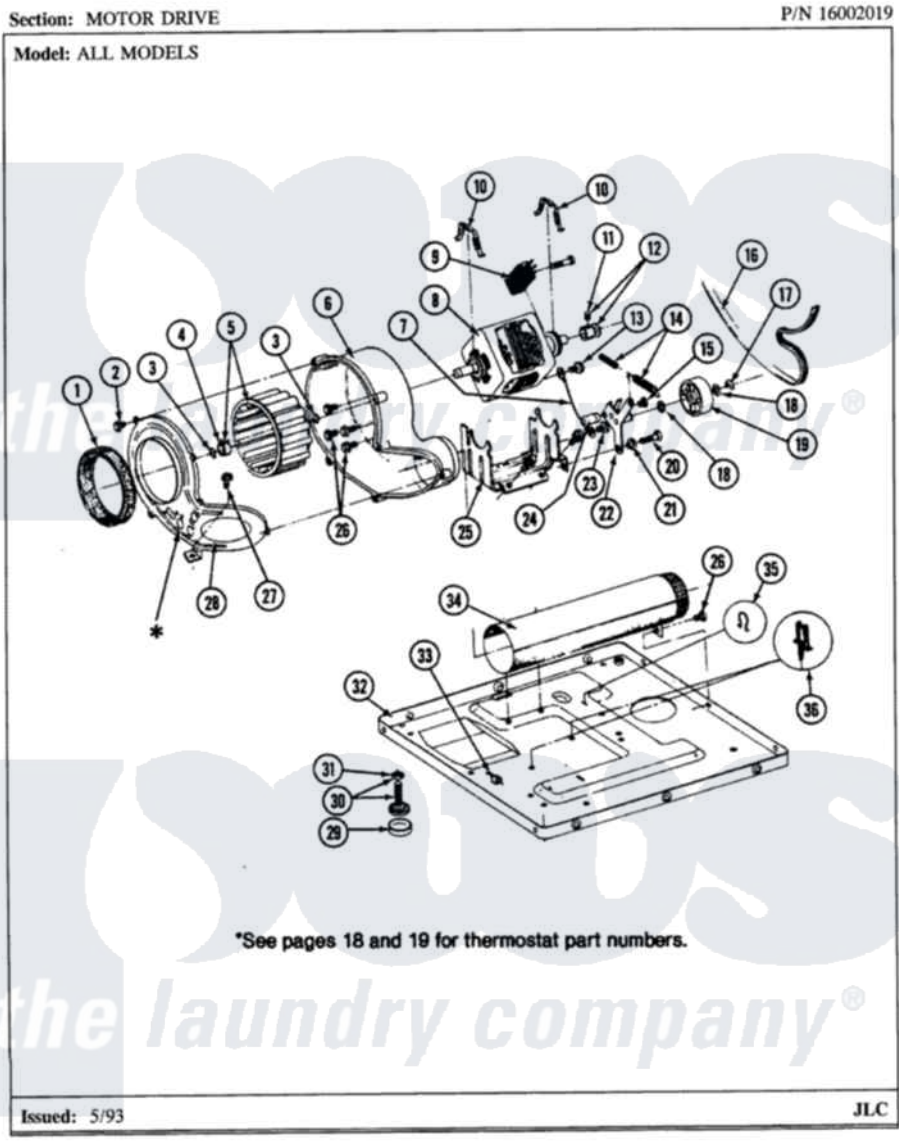

# Maytag LDG7500AAL 11 - MOTOR DRIVE (LDE7500ACM,ADM) & (LDG)

Maytag Residential Maytag LDG7500AAL Dryer Parts Parts Diagram 11 - MOTOR DRIVE (LDE7500ACM,ADM) & (LDG)  
 Click on the part number to view part

Item	Original Part Number	Replaced By	Status	Part Description
2	Y312961	<a href="#">W10116751</a>		Screw
3	410233	<a href="#">9703438</a>		Ring-Retrn
4	<a href="#">312967</a>			Clamp, Blower Housing
5	<a href="#">Y303836</a>			Blower Wheel Assembly And Clamp
6	<a href="#">Y312893</a>			Housing, Blower
7	<a href="#">901220</a>			Ground Wire
8	Y303358	<a href="#">W10410999</a>		Motor-Drve
9	306207		Not Available	(PROD. No.303358-8 & No.303358-9)
"	Y303877		Not Available	SWITCH, MOTOR EXTERNAL START No.303358-2, No.303358-4, 303358-7
"	<a href="#">Y303879</a>			Switch, Motor External Start
10	<a href="#">Y015825</a>			Clip, Motor To Motor Support
11	<a href="#">Y053241</a>			Set Screw, Motor Pulley
12	Y305185	<a href="#">6-3051850</a>		Pulley- MO
13	910343	<a href="#">488234</a>		Screw 8-32 X 1/4