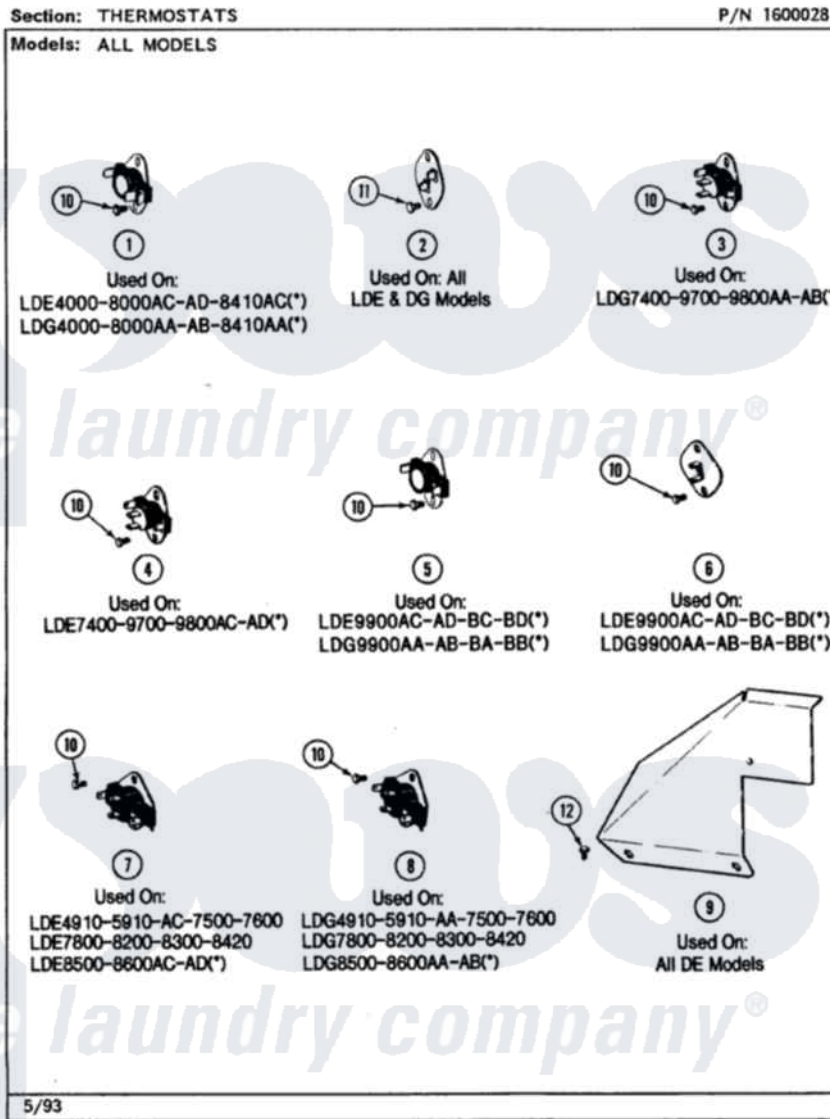

Maytag LDG7500AAL 14 - THERMOSTATS (LDG7500AAL,AAW,ABL,ABW)

Maytag [Residential Maytag LDG7500AAL Dryer Parts](#) Parts Diagram 14 - THERMOSTATS
(LDG7500AAL,AAW,ABL,ABW)
[Click on the part number to view part](#)

Item	Original Part Number	Replaced By	Status	Part Description
1	Y304475			Cycling Thermostat 140 Deg.
2	306604			Cut-Off, Thermal Part Not Used
3	306910			Thermostat, Multi Temp Note: Thermostat
5	307200			Thermostat, Limit
6	307208			Thermistor, Temp. Control
8	307250			Thermostat, Multi-Temp
10	211294	90767		Screw, 8A X 3/8 HeX Washer Head Tapping
11	314848	W10116760		Screw