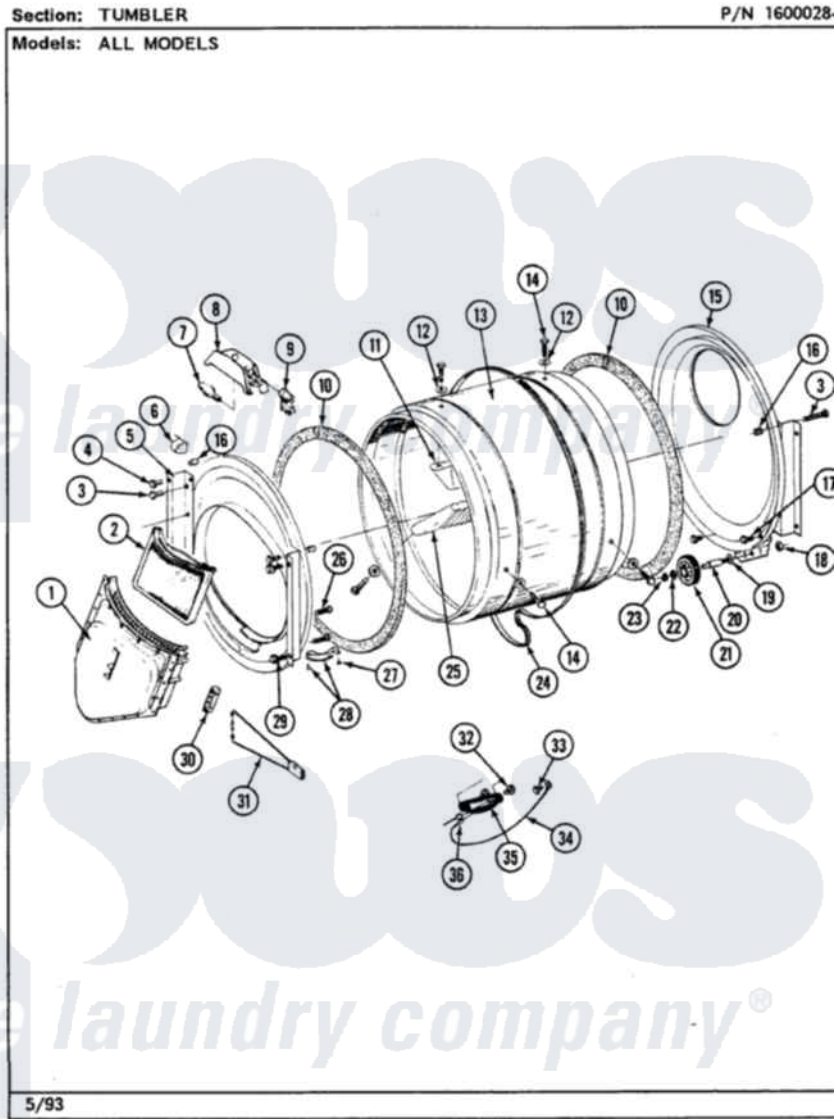

Maytag LDG7500AAL 15 - TUMBLER (LDG7500AAL,AAW,ABL,ABW)

Maytag Residential Maytag LDG7500AAL Dryer Parts Parts Diagram 15 - TUMBLER (LDG7500AAL,AAW,ABL,ABW)
Click on the part number to view part

| Item | Original Part Number | Replaced By | Status | Part Description |
|------|-------------------------|--------------------------|---------------|---|
| 1 | Y307112 | 33001016 | | Outlet Duct Assembly |
| 2 | Y307107 | 33002970 | | Lint Filte |
| 3 | 313764 | | Not Available | SCREW |
| 4 | Y313561 | | | Screw----NA |
| 5 | 307109 | 33001179 | | Front, Tumbler |
| 6 | Y310376 | | | Clip, Door Switch Harness |
| 10 | 314820 | | | Seal, Tumbler |
| 11 | 314803 | 33001012 | | Baffle |
| 12 | 314158 | | | Washer, Baffle To Tumbler |
| 13 | 314802 | | Not Available | TUMBLER W/OUT BAFFLES |
| 14 | Y310759 | | | Screw, Tumbler Baffles |
| 15 | Y307114 | 33001178 | | Back, Tumbler |
| " | Y308544 | 33001178 | | Back, Tumbler |
| 16 | 313915 | 31-3915 | | Tech Sheet |
| 17 | 211294 | 90767 | | Screw, 8A X 3/8 HeX Washer Head Tapping |
| 18 | 312538 | 33001443 | | Nut, Hex |

| | | | |
|----|-------------------------|---------------------------|-----------------------------------|
| 19 | Y313347 | 312535 | Washer, Vault Mounting Brk. |
| 20 | Y312948 | 6-3129480 | Shaft- Tumbler |
| 21 | Y303373 | 12001541 | Drum Roller/Washer Assembly--W |
| 22 | 312535 | | Washer, Vault Mounting Brk. |
| 23 | 410233 | 9703438 | Ring-Retrn |
| 24 | Y312959 | | Poly "V" Belt For Tumbler |
| 25 | 314804 | 33001004 | Baffle, Tall |
| 26 | Y314110 | 33002917 | Screw, No.10-16 |
| 27 | 210720 | | Rivet, Bearing To Tumbler Fmt |
| 28 | 306508 | | Tumbler Bearing Kit ----W |
| 29 | Y310632 | 1163839 | Screw |