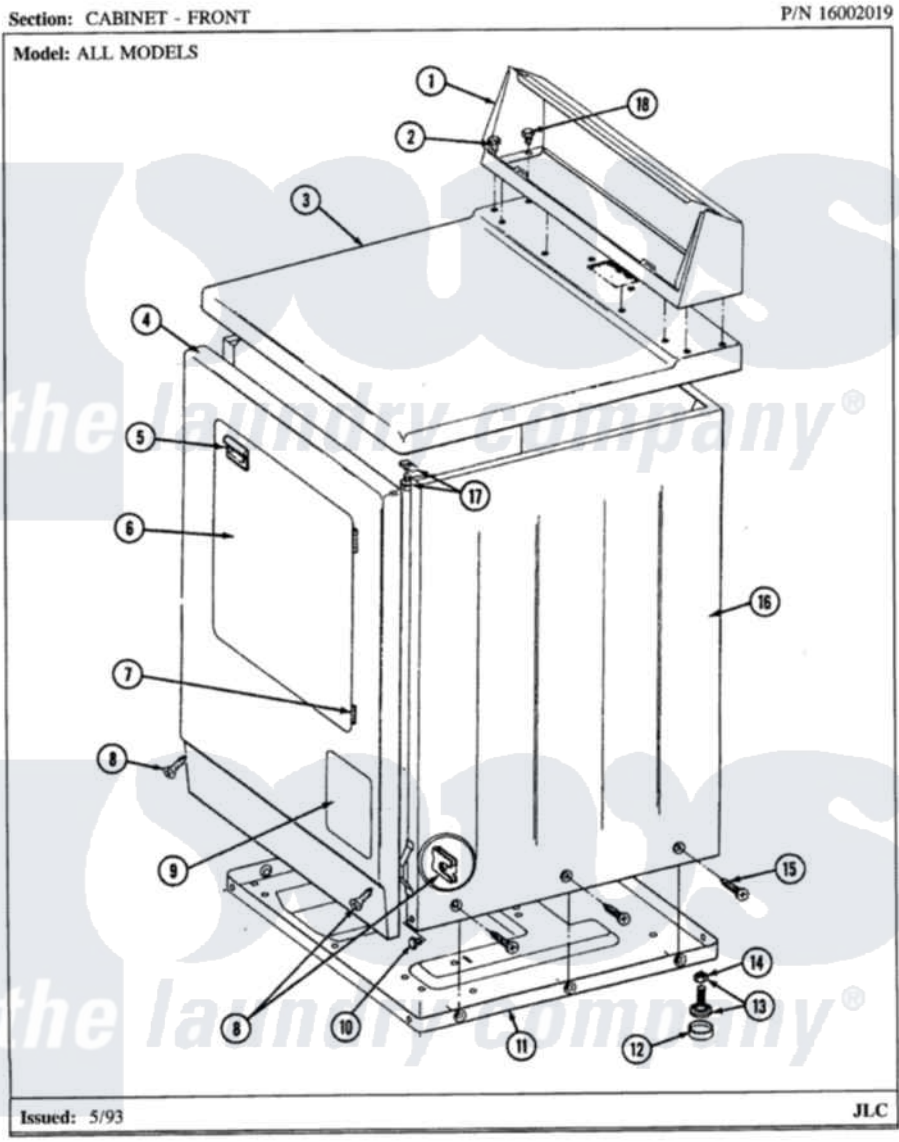

# Maytag LDG7500AAW 01 - CABINET-FRONT (LDE7500ACM,ADM) & (LDG)

Maytag Residential Maytag LDG7500AAW Dryer Parts Parts Diagram 01 - CABINET-FRONT (LDE7500ACM,ADM) & (LDG)

Click on the part number to view part

Item	Original Part Number	Replaced By	Status	Part Description
1	<a href="#">305193L</a>			Console
2	<a href="#">Y313559</a>			Screw
3	<a href="#">307104L</a>			Top Cover Assembly
5	<a href="#">314972</a>			Handle Door ALM
6	314966L		Not Available	DOOR PANEL ALMOND
"	307111L	<a href="#">308061L</a>		Door Assembly---NA
7	307099	<a href="#">33001230</a>		Hinge, Door
8	<a href="#">204439</a>			Screw And Fstner Assembly
10	Y310632	<a href="#">1163839</a>		Screw
11	Y303361		Not Available	BASE ASSY. (UPPER & LOWER)
12	<a href="#">Y314137</a>			Foot, Rubber
13	<a href="#">Y305086</a>			Adjustable Leg And Nut
14	Y052740	<a href="#">62739</a>		Nut, Lock
15	<a href="#">213007</a>			Xfor Cabinet See Cabinet, Back

16 307124L

Not Available

CABINET ASSY ALMOND

17 [204445](#)

Screw And Fastener Assembly

18 211294

[90767](#)

Screw, 8A X 3/8 HeX Washer  
Head Tapping