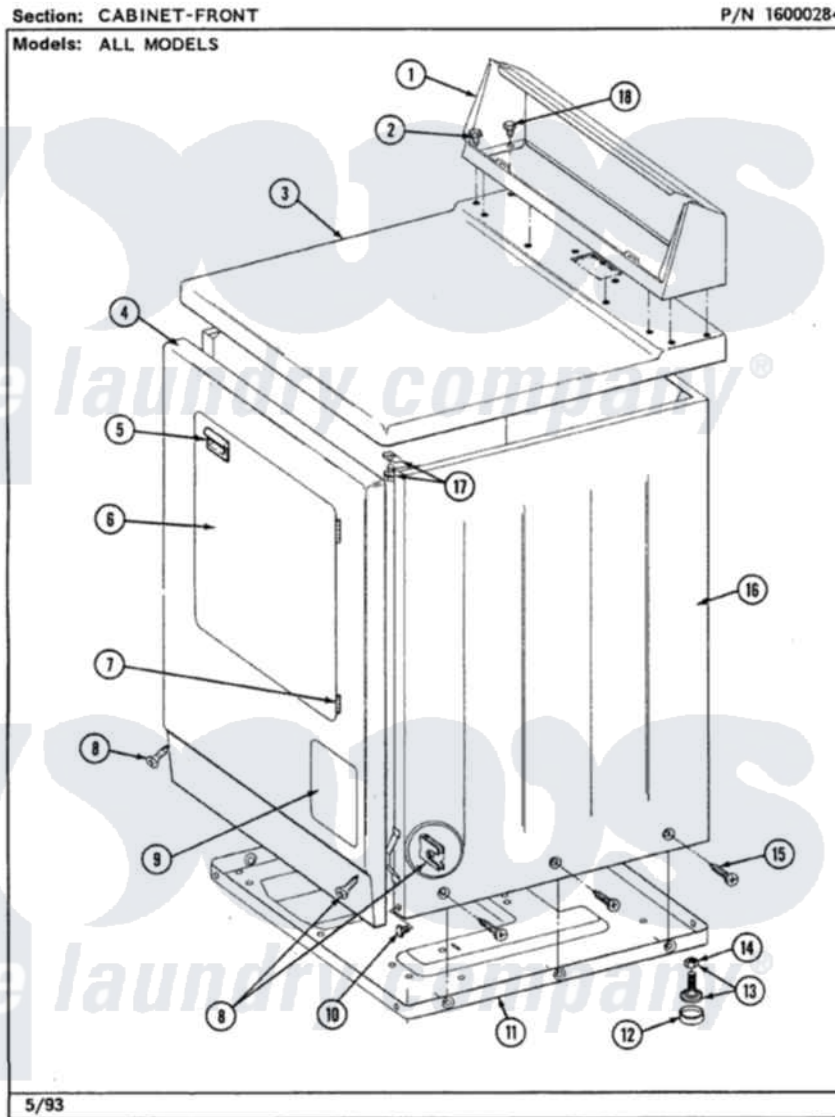

Maytag LDG7500AAW 02 - CABINET-FRONT (LDG7500AAL,AAW,ABL & ABW)

Maytag Residential Maytag LDG7500AAW Dryer Parts Parts Diagram 02 - CABINET-FRONT (LDG7500AAL,AAW,ABL & ABW)

Click on the part number to view part

Item	Original Part Number	Replaced By	Status	Part Description
1	Y305193			Console
2	Y313559			Screw
3	307104			Top Cover Assembly
4	Y307998			Front Panel
5	314946			Handle White
6	314966			Panel, Outer
"	Y307111		Not Available	DOOR ASSY. COMPLETE (WHT)
7	307099	33001230		Hinge, Door
8	204439			Screw And Fstner Assembly
9	302542		Not Available	PART NOT USED. (DG ONLY)
10	Y310632	1163839		Screw
11	Y303361		Not Available	BASE ASSY. (UPPER & LOWER)
12	Y314137			Foot, Rubber

13	Y305086		Adjustable Leg And Nut
14	Y052740	62739	Nut, Lock
15	213007		Xfor Cabinet See Cabinet, Back
16	307124		Cabinet
17	204445		Screw And Fastener Assembly
18	211294	90767	Screw, 8A X 3/8 HeX Washer Head Tapping