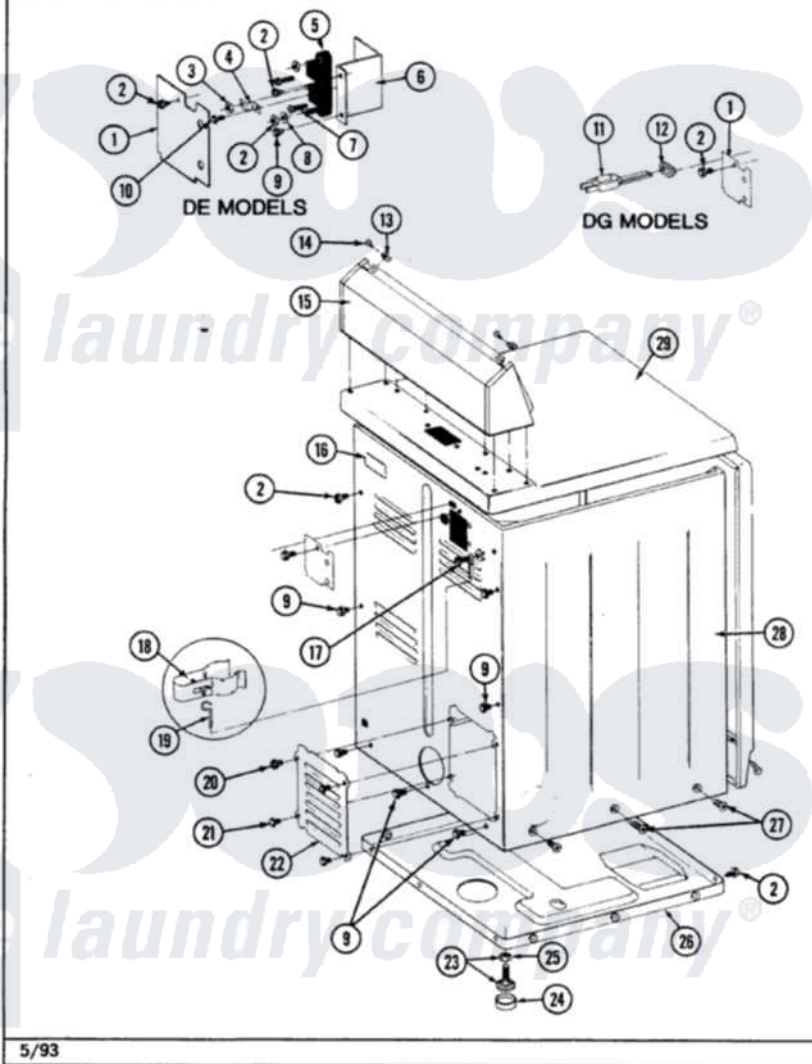

Maytag LDG7500AAW 03 - CABINET-REAR
(LDG7500AAL,AAW,ABL,ABW)

Section: CABINET-REAR

P/N 160002

Models: ALL MODELS

5/93

Maytag Residential Maytag LDG7500AAW Dryer Parts Parts Diagram 03 - CABINET-REAR
 (LDG7500AAL,AAW,ABL,ABW)

Click on the part number to view part

Item	Original Part Number	Replaced By	Status	Part Description
1	Y312905		Not Available	COVER, TERMINAL
2	Y313561			Screw----NA
9	Y310632	1163839		Screw
11	302521		Not Available	CORD, POWER PART NOT USED-GAS MODELS ONLY
12	211881			Grommet, Cord Part Not Used-Gas Models Only
13	215075			Fastener, Control Panel To Console
14	210932			Screw, No.8 X 9/16 Ctsk Note: Screw, Inlet Duct
15	Y305193			Console
16	214519			LABEL, ELECTRICAL INSTR. PART NOT USED-GAS MODELS ONLY
17	303846	22003781		Screw, Ground Strap
18	301548			Clamp, Ground Wire

19	311155		Ground Wire And Clamp
20	Y313559		Screw
21	211294	90767	Screw, 8A X 3/8 HeX Washer Head Tapping
22	Y312951	Not Available	ACCESS COVER, BACK
23	Y305086		Adjustable Leg And Nut
24	Y314137		Foot, Rubber
25	Y052740	62739	Nut, Lock
26	Y303361	Not Available	BASE ASSY. (UPPER & LOWER)
27	213077	Not Available	CAP FOR TIMER KNOB
28	307124		Cabinet
29	307104		Top Cover Assembly