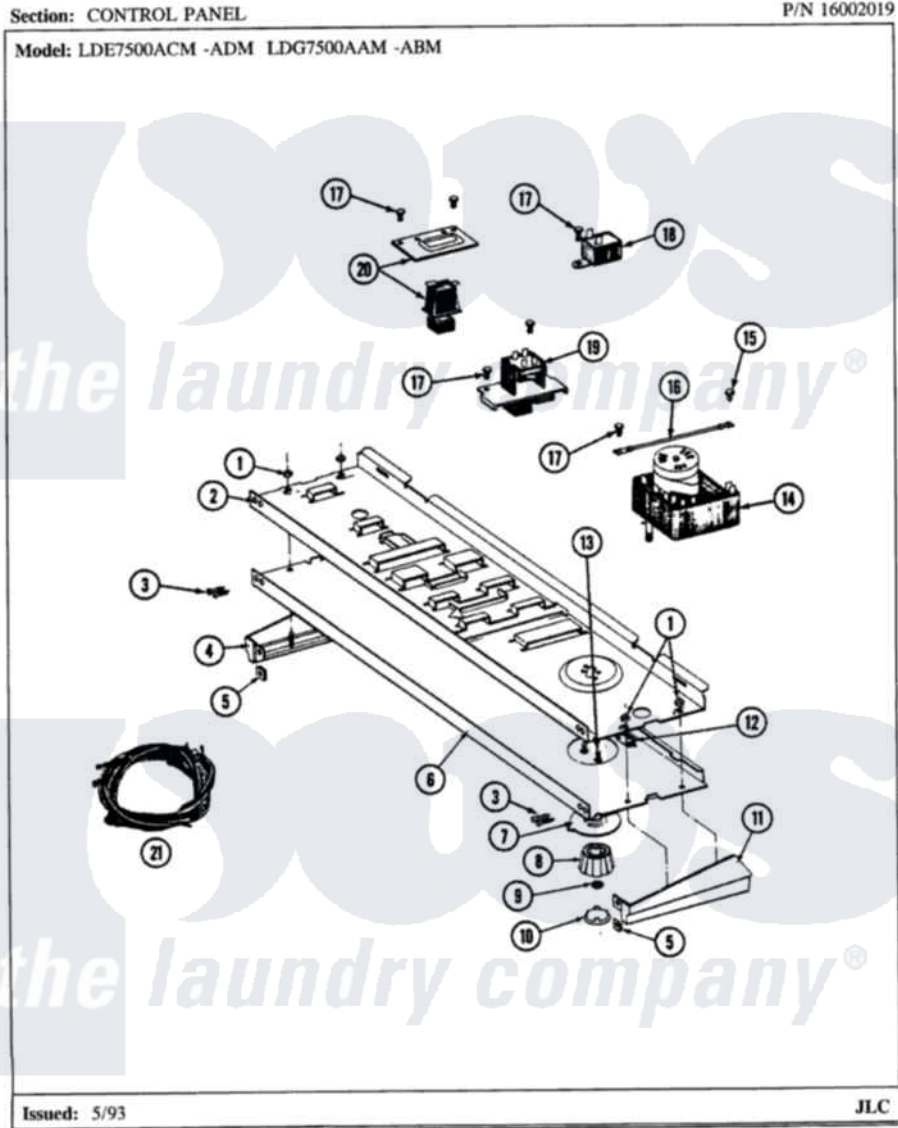

Maytag LDG7500AAW 04 - CONTROL PANEL (LDE7500ACM,ADM) & (LDG)

Maytag Residential Maytag LDG7500AAW Dryer Parts Parts Diagram 04 - CONTROL PANEL (LDE7500ACM,ADM) & (LDG)

Click on the part number to view part

Item	Original Part Number	Replaced By	Status	Part Description
2	314184			Back Up Plate
3	210932			Screw, No.8 X 9/16 Ctsk Note: Screw, Inlet Duct
4	308651			End Cap
5	214894			Fastener, End Cap
6	308648			Control Panel, Facia
7	315521		Not Available	SKIRT, DIAL
8	315522	33002325		Knob Assembly
9	312273			Nut, Control Knob
10	315523		Not Available	CAP, KNOB
11	Y308652		Not Available	END CAP (R-H)
12	214897			Pad, Control Panel
13	315317	488234		Screw 8-32 X 1/4
14	Y308253			Timer
15	211294	90767		Screw, 8A X 3/8 HeX Washer

15	211294	30707		Head Tapping
16	204807			Ground Wire, Supp. Plte To Top Cover
17	211168	W10139210		Screw, 8-18 X 5/16
18	305205	694419		Mini-Buzzer
19	308650		Not Available	SWITCH
20	308649	307305		Switch Push To Start
22	315083		Not Available	MANUAL, USE & CARE