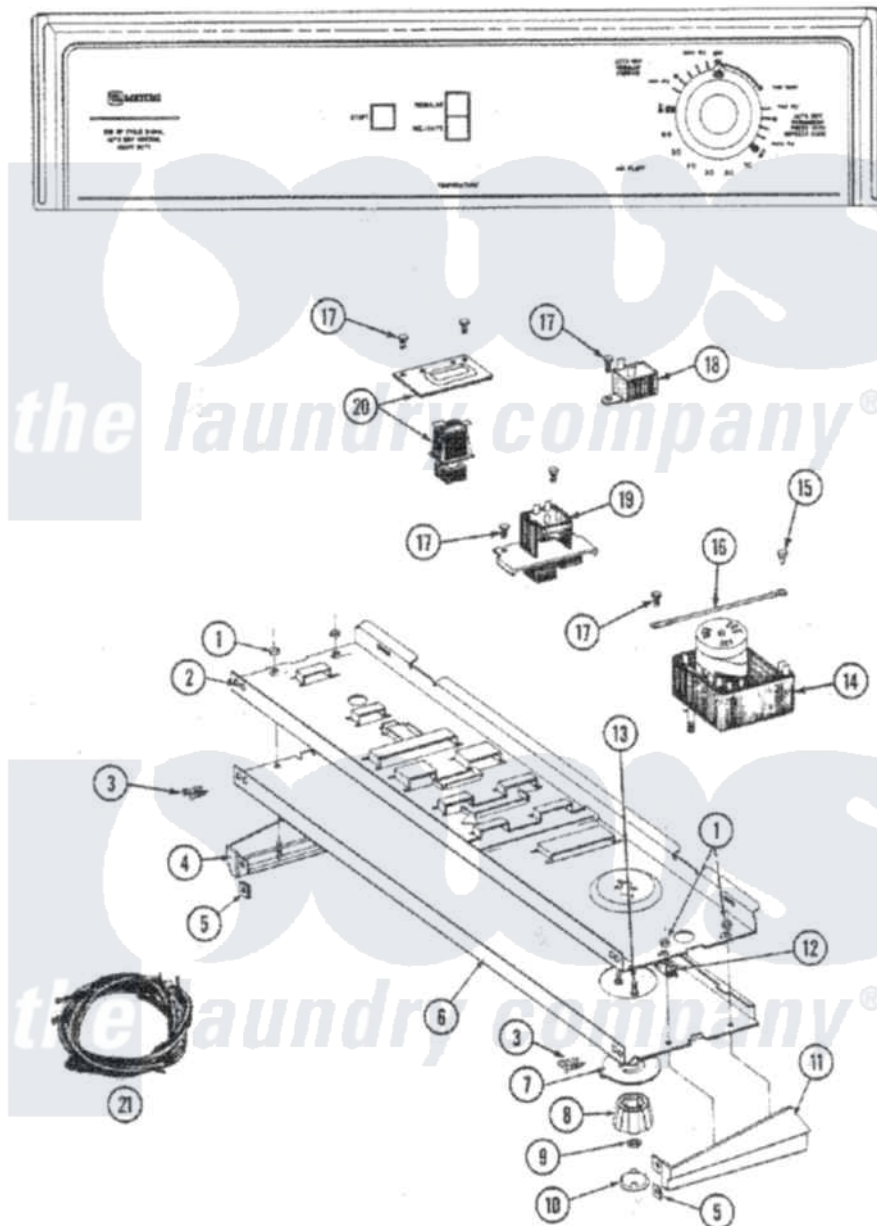

**Maytag LDG7500AAW 05 - CONTROL PANEL  
(LDG7500AAL,AAW,ABL,ABW)**

Maytag [Residential Maytag LDG7500AAW Dryer Parts](#) Parts Diagram 05 - CONTROL PANEL  
(LDG7500AAL,AAW,ABL,ABW)  
Click on the part number to view part

Item	Original Part Number	Replaced By	Status	Part Description
1	<a href="#">214872</a>			Palnut, End Cap Note: Nut, Lamp Holder
2	<a href="#">314184</a>			Back Up Plate
3	<a href="#">210932</a>			Screw, No.8 X 9/16 Ctsk Note: Screw, Inlet Duct
4	207215		Not Available	END CAP LH
5	<a href="#">214894</a>			Fastener, End Cap
6	307952		Not Available	CONTROL PANEL
7	<a href="#">315042</a>			Dial Skirt
8	<a href="#">315041</a>			Knob, Timer
9	<a href="#">312273</a>			Nut, Control Knob
10	215821		Not Available	CAP, KNOB
11	207216		Not Available	END CAP RH
12	<a href="#">214897</a>			Pad, Control Panel
13	315317	<a href="#">488234</a>		Screw 8-32 X 1/4

14	<a href="#">Y308253</a>			Timer
15	211294	<a href="#">90767</a>		Screw, 8A X 3/8 HeX Washer Head Tapping
16	<a href="#">204807</a>			Ground Wire, Supp. Plte To Top Cover
17	211168	<a href="#">W10139210</a>		Screw, 8-18 X 5/16
18	305205	<a href="#">694419</a>		Mini-Buzzer
19	<a href="#">207365</a>			2 Button Switch
20	<a href="#">307305</a>			Switch Push To Start
21	307293		Not Available	WIRE HARNESS
"	308496		Not Available	HARNESS, WIRE
22	16000327		Not Available	GUIDE, QUICK REF. - MAYTAG
"	315083		Not Available	MANUAL, USE & CARE