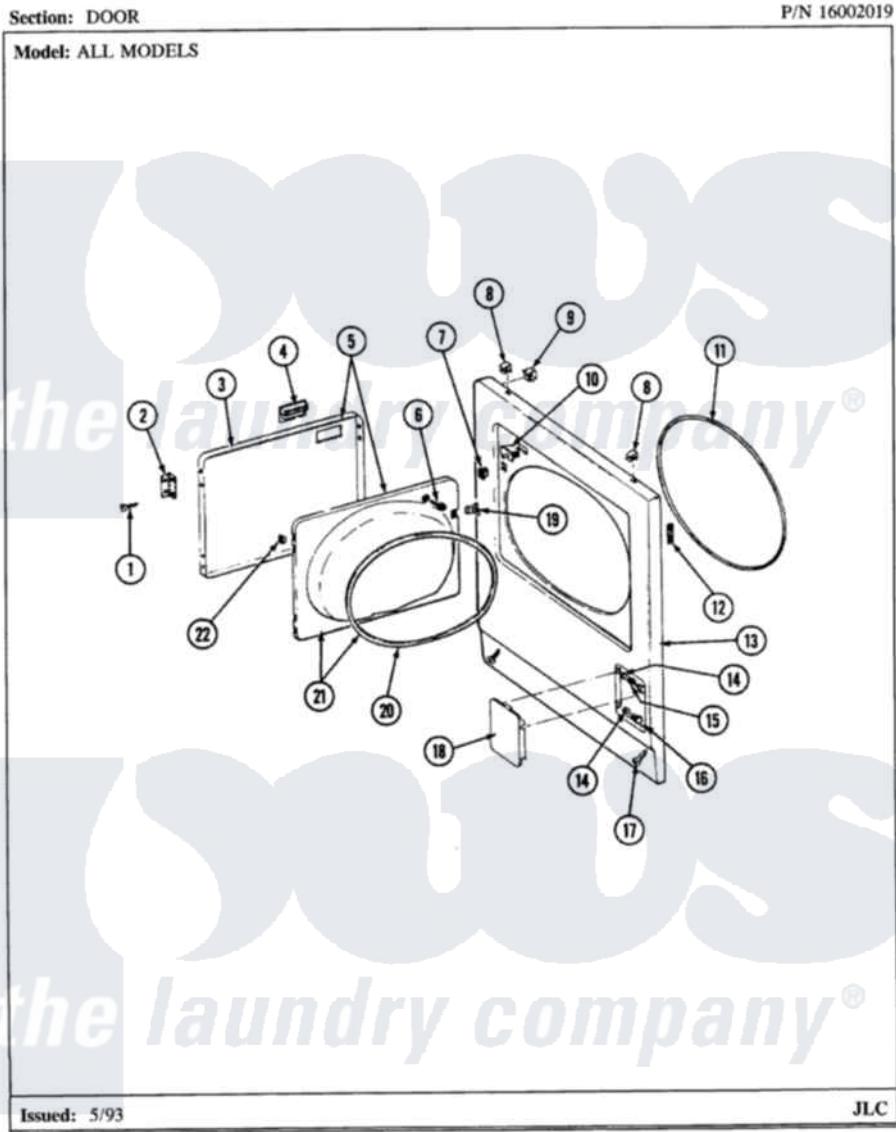

Maytag LDG7500AAW 06 - DOOR (LDE7500ACM,ADM) & (LDG)

Maytag [Residential Maytag LDG7500AAW Dryer Parts](#) Parts Diagram 06 - DOOR (LDE7500ACM,ADM) & (LDG)
 Click on the part number to view part

Item	Original Part Number	Replaced By	Status	Part Description
1	Y314062			Screw, Door Hinge And Panel
2	307099	33001230		Hinge, Door
3	314966L		Not Available	DOOR PANEL ALMOND
4	314972			Handle Door ALM
5	307111L	308061L		Door Assembly----NA
6	312960	489355		Screw, 8 X 1/2
7	306436			Door Latch Kit--W
8	212982	22001650		Fastener, Spring
9	Y310376			Clip, Door Switch Harness
10	Y305753	W10169313		Switch-Dor
11	314937			Seal, Front Panel
12	Y313907			Fastener, Twin
19	314936	33001305		Strike, Door
20	314935	33001192		Seal, Door
21	307098		Not Available	DOOR, INNER (W/SEAL)
22	Y313910			Clip, Door Liner To Outer Panel