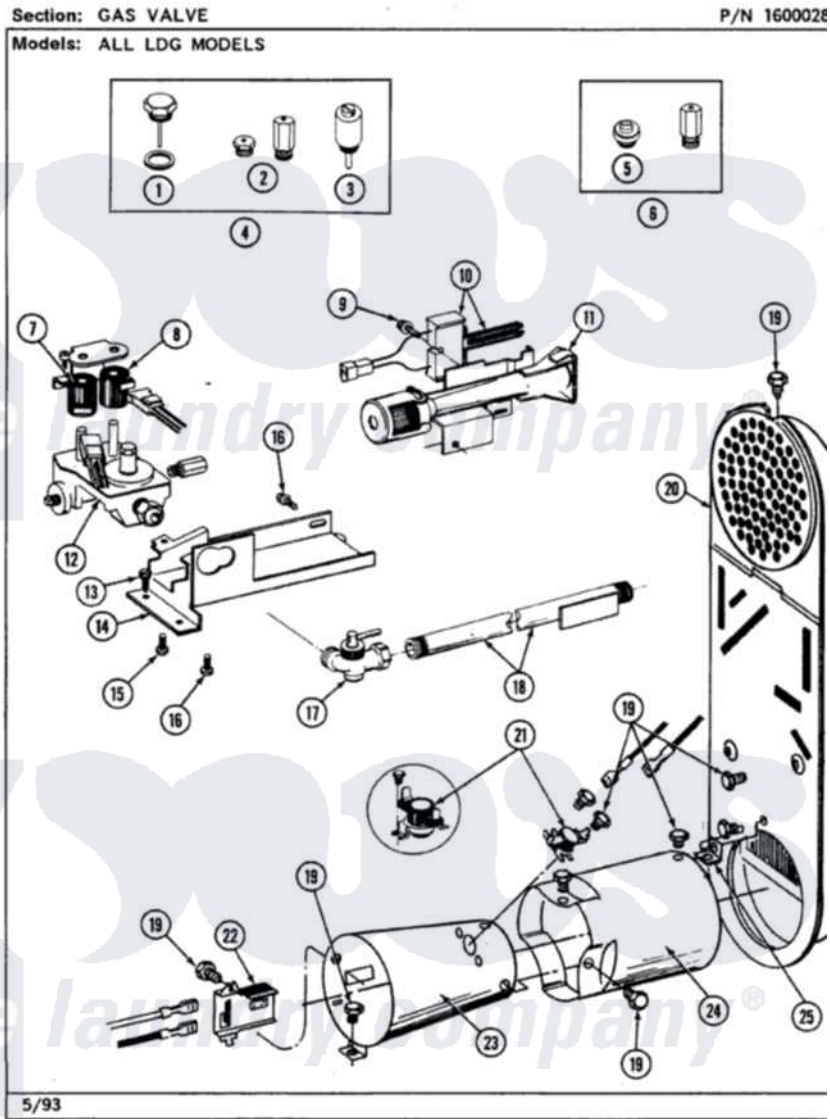

Maytag LDG7500AAW 08 - GAS VALVE (LDG7500AAL,AAW,ABL,ABW)

Maytag Residential Maytag LDG7500AAW Dryer Parts Parts Diagram 08 - GAS VALVE (LDG7500AAL,AAW,ABL,ABW)
Click on the part number to view part

Item	Original Part Number	Replaced By	Status	Part Description
1	302810			Screw Assembly - Blue Block Ope
2	305861		Not Available	MAIN BURNER ORIFICE KIT-LPG
3	306184		Not Available	PLUG, BLOCKING (LPG REGULATOR)
4	Y306195	MAL9000AXX		LP Gas Con
5	314602	694424		Leak, Limiter
6	306204	33002924		Gas Conv K
7	306106			Coil, Holding And Booster-W
8	306105	694540		Coil, 60 Hz
9	304971			Screw Note: Screw, Igniter
10	304970	4391996		Ignitor
11	304974	33002793		Burner Assembly
12	306176			Valve, Gas
13	Y313561			Screw---NA
14	314566			Gas Control Bracket

15	314082	90767	Screw, 8A X 3/8 HeX Washer Head Tapping
16	Y313559		Screw
17	Y303349		Angle Shut-Off, Gas Valve
18	Y303383	33001735	Pipe And Bracket Assembly Series 18 Not Needed Use Vavle
19	211294	90767	Screw, 8A X 3/8 HeX Washer Head Tapping
20	Y308504	Not Available	INLET DUCT ASSEMBLY
"	307119		Duct, Inlet Assembly
21	303395		Thermostat, Hi-Limit
22	Y303377	338906	Radiant, Sensor
23	Y308548		Combustion Cone Assembly
"	Y303368		Cone, Combustion
24	Y303841		Cone, Extension
25	Y312890		Retainer, Heater Chamber