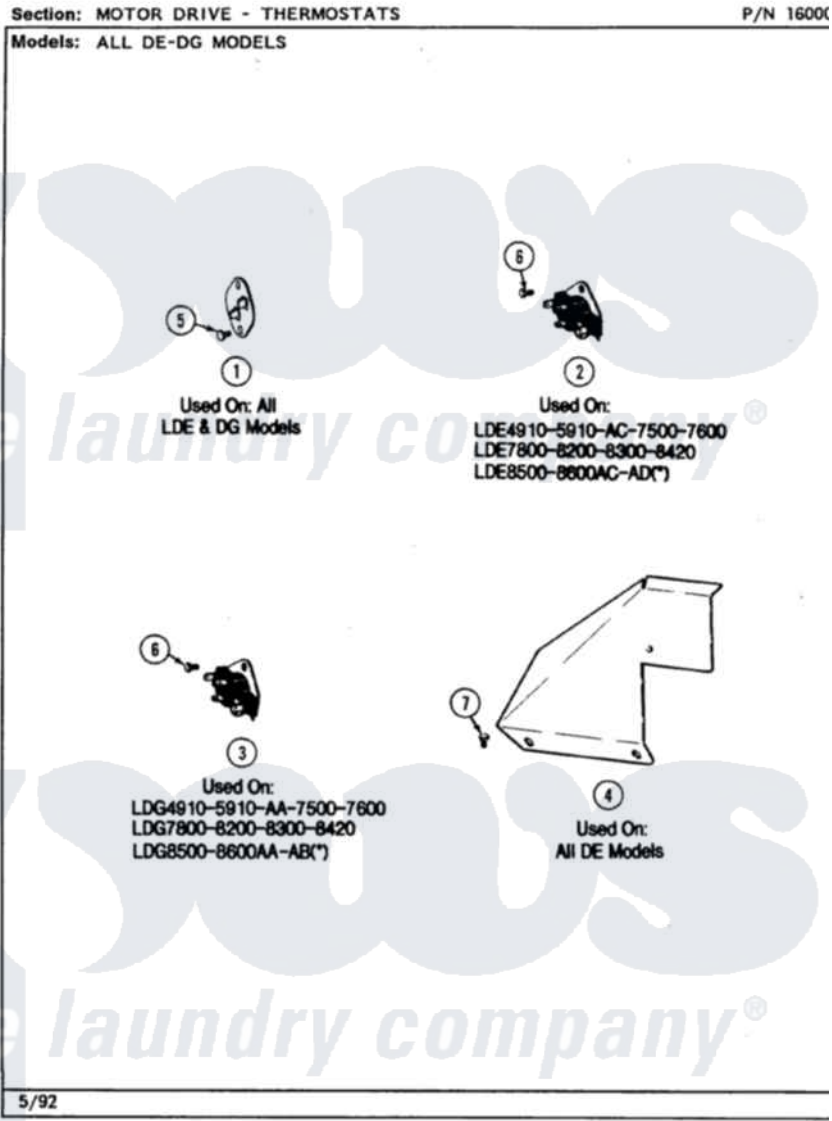

Maytag LDG7500AAW 09 - MOTOR DRIVE (LDE7500ACE,ADE) & (LDG)

18

Maytag Residential Maytag LDG7500AAW Dryer Parts Parts Diagram 09 - MOTOR DRIVE (LDE7500ACE,ADE) & (LDG)
Click on the part number to view part

Item	Original Part Number	Replaced By	Status	Part Description
2	Y312961	W10116751		Screw
3	410233	9703438		Ring-Retrn
4	312967			Clamp, Blower Housing
5	Y303836			Blower Wheel Assembly And Clamp
6	Y312893			Housing, Blower
7	901220			Ground Wire
8	Y303358	W10410999		Motor-Drve
9	306207		Not Available	(PROD. No.303358-8 & No.303358-9)
"	Y303877		Not Available	SWITCH, MOTOR EXTERNAL START No.303358-2, No.303358-4, 303358-7
"	Y303879			Switch, Motor External Start
10	Y015825			Clip, Motor To Motor Support
11	Y053241			Set Screw, Motor Pulley
12	Y305185	6-3051850		Pulley- MO
13	910343	488234		Screw 8-32 X 1/4

14	Y303945		IDLER SPRING ASSY. W/PLUG
15	Y312961	W10116751	Screw
16	Y312959		Poly "V" Belt For Tumbler
17	312958	354987	Ring, Retaining
18	Y312527		Washer, Idler Shaft
19	Y303705	6-3037050	Pulley- ID
20	Y014874		Screw, Idler Arm And Sleeve
21	Y312894	315772	Sleeve, Idler Arm
22	Y303363	6-3033630	Idler Arm
23	211294	90767	Screw, 8A X 3/8 HeX Washer Head Tapping
24	Y313582	W10116756	Spacer
25	312897		Not Available SUPPORT, MOTOR
26	Y310632	1163839	Screw
27	Y313561		Screw----NA
29	Y314137		Foot, Rubber
30	Y305086		Adjustable Leg And Nut
31	Y052740	62739	Nut, Lock
32	Y303361		Not Available BASE ASSY. (UPPER & LOWER)
33	Y310376		Clip, Door Switch Harness
34	Y303442		EXHAUST DUCT ASSEMBLY
35	410490		Spring, Retainer Wire Harness
36	Y313262	W10116752	Retainer-