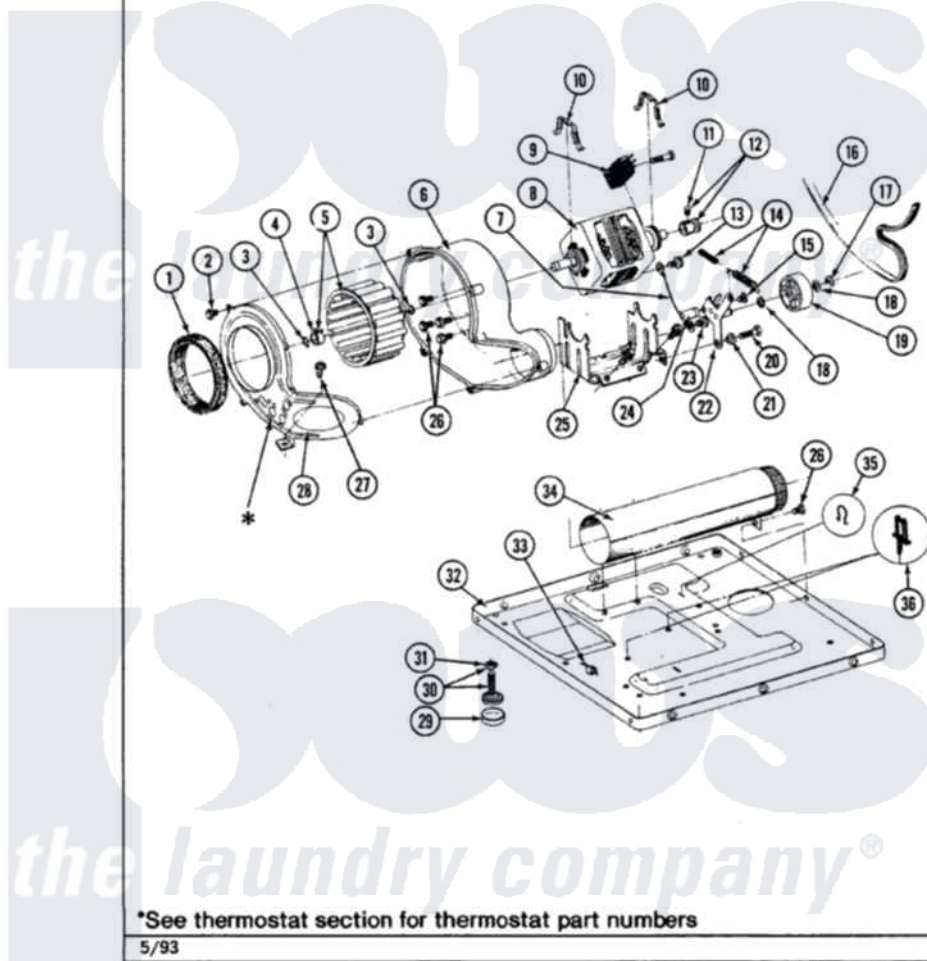

Maytag LDG7500AAW 10 - MOTOR DRIVE (LDE7500ACL,ACW,ADL,ADW)

Section: MOTOR DRIVE

P/N 1600028

Models: ALL MODELS

Maytag [Residential Maytag LDG7500AAW Dryer Parts](#) Parts Diagram 10 - MOTOR DRIVE
(LDE7500ACL,ACW,ADL,ADW)
[Click on the part number to view part](#)

Item	Original Part Number	Replaced By	Status	Part Description
2	Y312961	W10116751		Screw
3	410233	9703438		Ring-Retrn
4	312967			Clamp, Blower Housing
5	Y303836			Blower Wheel Assembly And Clamp
6	Y312893			Housing, Blower
7	901220			Ground Wire
8	Y303358	W10410999		Motor-Drive
9	306207		Not Available	(PROD. No.303358-8 & No.303358-9)
"	Y303877		Not Available	SWITCH, MOTOR EXTERNAL START No.303358-2, No.303358-4, 303358-7
"	Y303879			Switch, Motor External Start
10	Y015825			Clip, Motor To Motor Support
11	Y053241			Set Screw, Motor Pulley
12	Y305185	6-3051850		Pulley- MO

13	910343	488234		Screw 8-32 X 1/4
14	Y303945			IDLER SPRING ASSY. W/PLUG
15	Y312961	W10116751		Screw
16	Y312959			Poly "V" Belt For Tumbler
17	312958	354987		Ring, Retaining
18	Y312527			Washer, Idler Shaft
19	Y303705	6-3037050		Pulley- ID
20	Y014874			Screw, Idler Arm And Sleeve
21	Y312894	315772		Sleeve, Idler Arm
22	Y303363	6-3033630		Idler Arm
23	211294	90767		Screw, 8A X 3/8 HeX Washer Head Tapping
24	Y313582	W10116756		Spacer
25	312897		Not Available	SUPPORT, MOTOR
26	Y310632	1163839		Screw
27	Y313561			Screw---NA
28	314846			Cover, Blower Housing
29	Y314137			Foot, Rubber
30	Y305086			Adjustable Leg And Nut
31	Y052740	62739		Nut, Lock
32	Y303361		Not Available	BASE ASSY. (UPPER & LOWER)
33	Y310376			Clip, Door Switch Harness
34	Y303442			EXHAUST DUCT ASSEMBLY
35	410490			Spring, Retainer Wire Harness
36	Y313262	W10116752		Retainer-