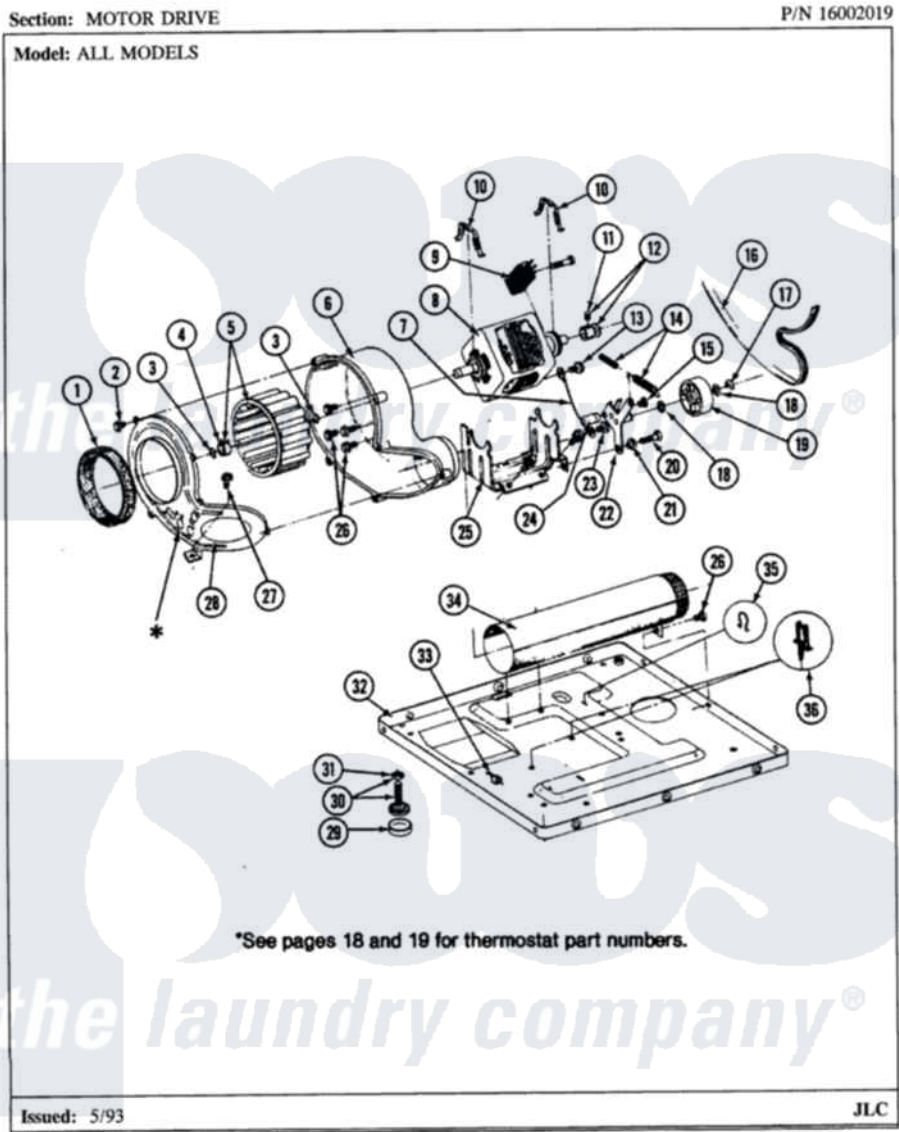

# Maytag LDG7500AAW 11 - MOTOR DRIVE (LDE7500ACM,ADM) & (LDG)

Maytag [Residential Maytag LDG7500AAW Dryer Parts](#) Parts Diagram 11 - MOTOR DRIVE (LDE7500ACM,ADM) & (LDG)

[Click on the part number to view part](#)

Item	Original Part Number	Replaced By	Status	Part Description
2	Y312961	<a href="#">W10116751</a>		Screw
3	410233	<a href="#">9703438</a>		Ring-Retrn
4	<a href="#">312967</a>			Clamp, Blower Housing
5	<a href="#">Y303836</a>			Blower Wheel Assembly And Clamp
6	<a href="#">Y312893</a>			Housing, Blower
7	<a href="#">901220</a>			Ground Wire
8	Y303358	<a href="#">W10410999</a>		Motor-Drive
9	306207		Not Available	(PROD. No.303358-8 & No.303358-9)
"	Y303877		Not Available	SWITCH, MOTOR EXTERNAL START No.303358-2, No.303358-4, 303358-7
"	<a href="#">Y303879</a>			Switch, Motor External Start
10	<a href="#">Y015825</a>			Clip, Motor To Motor Support
11	<a href="#">Y053241</a>			Set Screw, Motor Pulley
12	Y305185	<a href="#">6-3051850</a>		Pulley- MO