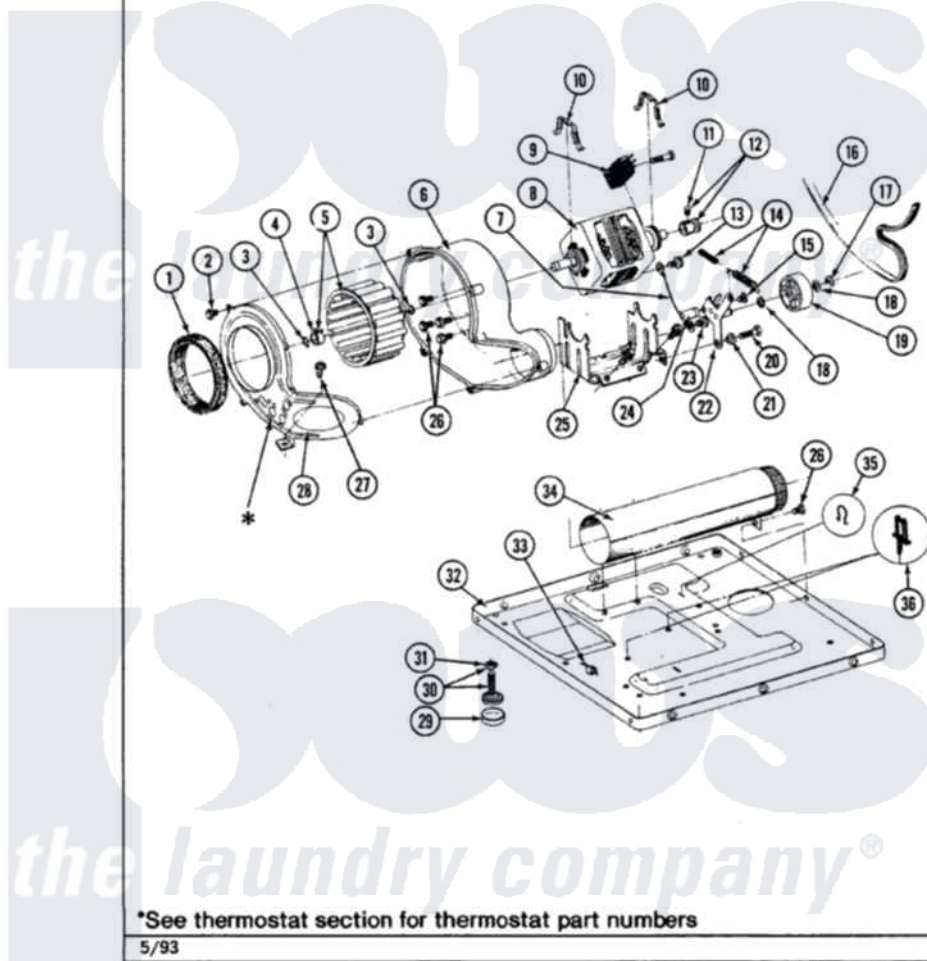

# Maytag LDG7500AAW 12 - MOTOR DRIVE (LDG7500AAL,AAW,ABL,ABW)

Section: MOTOR DRIVE

P/N 1600028

Models: ALL MODELS

5/93

Maytag [Residential Maytag LDG7500AAW Dryer Parts](#) Parts Diagram 12 - MOTOR DRIVE  
(LDG7500AAL,AAW,ABL,ABW)  
[Click on the part number to view part](#)

Item	Original Part Number	Replaced By	Status	Part Description
1	<a href="#">Y312901</a>			Seal, Housing Cover
2	Y312961	<a href="#">W10116751</a>		Screw
3	410233	<a href="#">9703438</a>		Ring-Retrn
4	<a href="#">312967</a>			Clamp, Blower Housing
5	<a href="#">Y303836</a>			Blower Wheel Assembly And Clamp
6	<a href="#">Y312893</a>			Housing, Blower
7	<a href="#">901220</a>			Ground Wire
8	Y303358	<a href="#">W10410999</a>		Motor-Drve
9	306207		Not Available	(PROD. No.303358-8 & No.303358-9)
"	Y303877		Not Available	SWITCH, MOTOR EXTERNAL START No.303358-2, No.303358-4, 303358-7
"	<a href="#">Y303879</a>			Switch, Motor External Start
10	<a href="#">Y015825</a>			Clip, Motor To Motor Support
11	<a href="#">Y053241</a>			Set Screw, Motor Pulley