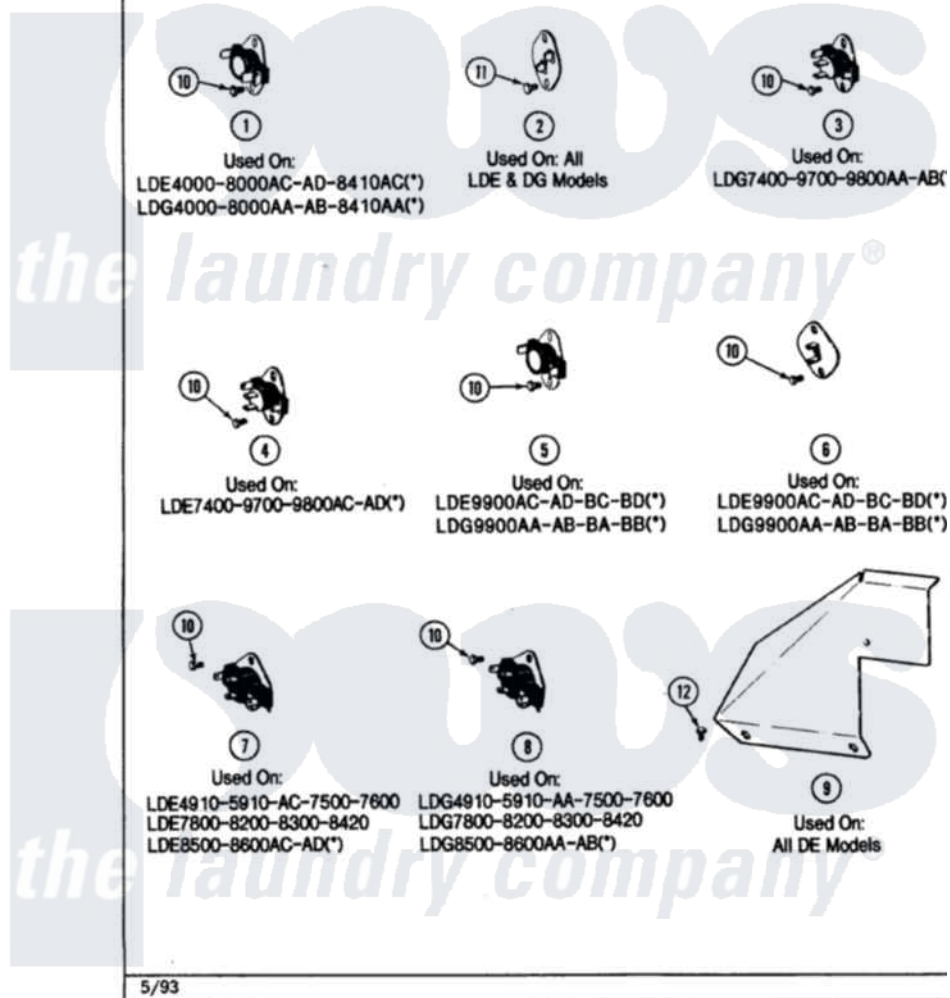

**Maytag LDG7500AAW 14 - THERMOSTATS  
(LDG7500AAL,AAW,ABL,ABW)**

Section: THERMOSTATS

P/N 160028

Models: ALL MODELS

5/93

Maytag Residential Maytag LDG7500AAW Dryer Parts Parts Diagram 14 - THERMOSTATS  
(LDG7500AAL,AAW,ABL,ABW)

[Click on the part number to view part](#)

Item	Original Part Number	Replaced By	Status	Part Description
1	<a href="#">Y304475</a>			Cycling Thermostat 140 Deg.
2	<a href="#">306604</a>			Cut-Off, Thermal Part Not Used
3	<a href="#">306910</a>			Thermostat, Multi Temp Note: Thermostat
5	<a href="#">307200</a>			Thermostat, Limit
6	<a href="#">307208</a>			Thermistor, Temp. Control
8	<a href="#">307250</a>			Thermostat, Multi-Temp
10	211294	<a href="#">90767</a>		Screw, 8A X 3/8 HeX Washer Head Tapping
11	314848	<a href="#">W10116760</a>		Screw