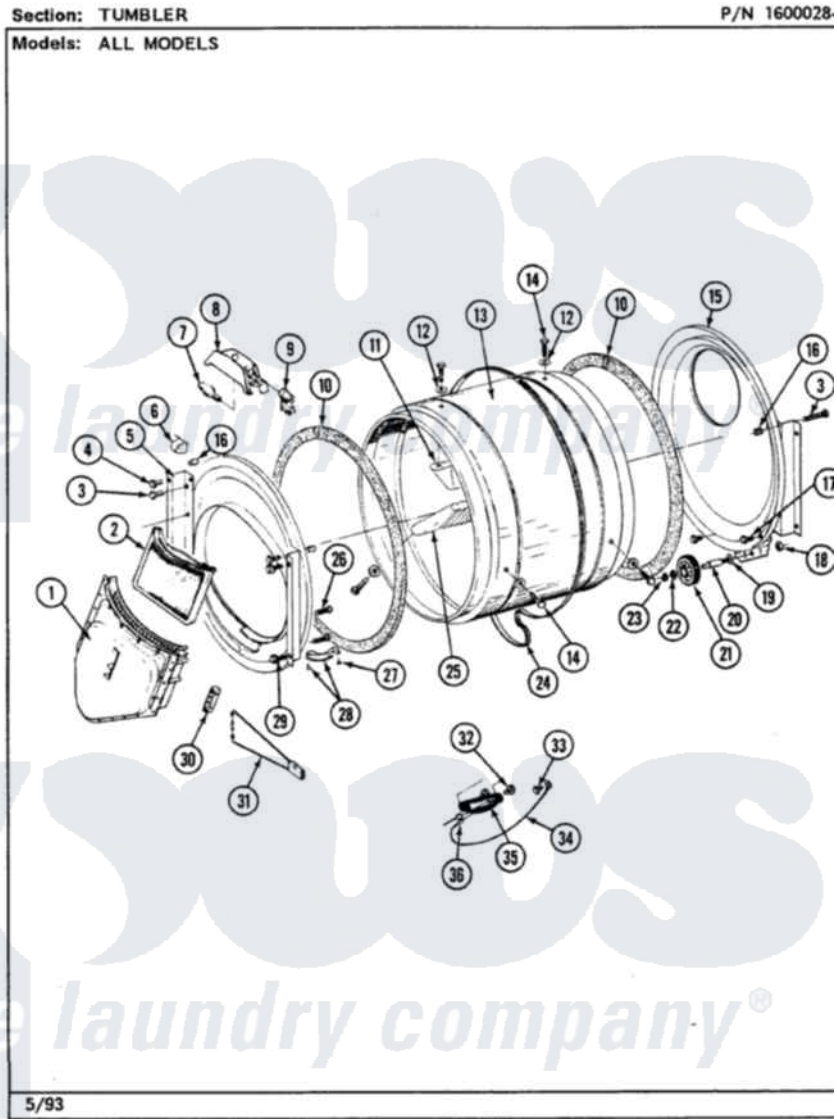

Maytag LDG7500AAW 15 - TUMBLER (LDG7500AAL,AAW,ABL,ABW)

Maytag [Residential Maytag LDG7500AAW Dryer Parts](#) Parts Diagram 15 - TUMBLER (LDG7500AAL,AAW,ABL,ABW)
Click on the part number to view part

Item	Original Part Number	Replaced By	Status	Part Description
1	Y307112	33001016		Outlet Duct Assembly
2	Y307107	33002970		Lint Filte
3	313764		Not Available	SCREW
4	Y313561			Screw----NA
5	307109	33001179		Front, Tumbler
6	Y310376			Clip, Door Switch Harness
10	314820			Seal, Tumbler
11	314803	33001012		Baffle
12	314158			Washer, Baffle To Tumbler
13	314802		Not Available	TUMBLER W/OUT BAFFLES
14	Y310759			Screw, Tumbler Baffles
15	Y307114	33001178		Back, Tumbler
"	Y308544	33001178		Back, Tumbler
16	313915	31-3915		Tech Sheet
17	211294	90767		Screw, 8A X 3/8 HeX Washer Head Tapping
18	312538	33001443		Nut, Hex

19	Y313347	312535	Washer, Vault Mounting Brk.
20	Y312948	6-3129480	Shaft- Tumbler
21	Y303373	12001541	Drum Roller/Washer Assembly--W
22	312535		Washer, Vault Mounting Brk.
23	410233	9703438	Ring-Retrn
24	Y312959		Poly "V" Belt For Tumbler
25	314804	33001004	Baffle, Tall
26	Y314110	33002917	Screw, No.10-16
27	210720		Rivet, Bearing To Tumbler Fmt
28	306508		Tumbler Bearing Kit ----W
29	Y310632	1163839	Screw