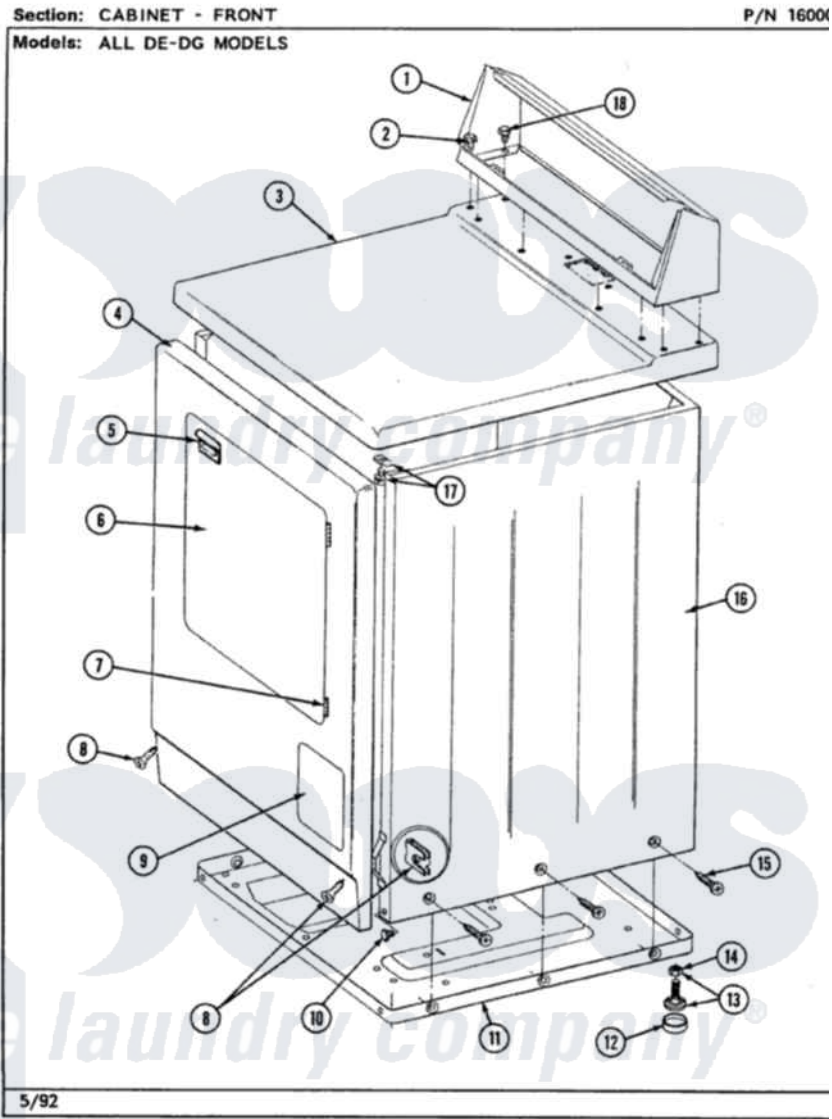

Maytag LDG7500ABE 01 - CABINET-FRONT (LDE7500ACE,ADE) & (LDG)

4

Maytag [Residential Maytag LDG7500ABE Dryer Parts](#) Parts Diagram 01 - CABINET-FRONT (LDE7500ACE,ADE) & (LDG)

[Click on the part number to view part](#)

Item	Original Part Number	Replaced By	Status	Part Description
1	Y305193			Console
2	Y313559			Screw
3	307104			Top Cover Assembly
4	Y307998			Front Panel
5	314946			Handle White
6	314966			Panel, Outer
"	Y307111		Not Available	DOOR ASSY. COMPLETE (WHT)
7	307099	33001230		Hinge, Door
8	204439			Screw And Fstner Assembly
9	302542		Not Available	PART NOT USED. (DG ONLY)
10	Y310632	1163839		Screw
11	Y303361		Not Available	BASE ASSY. (UPPER & LOWER)
12	Y314137			Foot, Rubber
13	Y305086			Adjustable Leg And Nut

14	Y052740	62739	Nut, Lock
15	213007		Xfor Cabinet See Cabinet, Back
16	307124		Cabinet
17	204445		Screw And Fastener Assembly
18	211294	90767	Screw, 8A X 3/8 HeX Washer Head Tapping