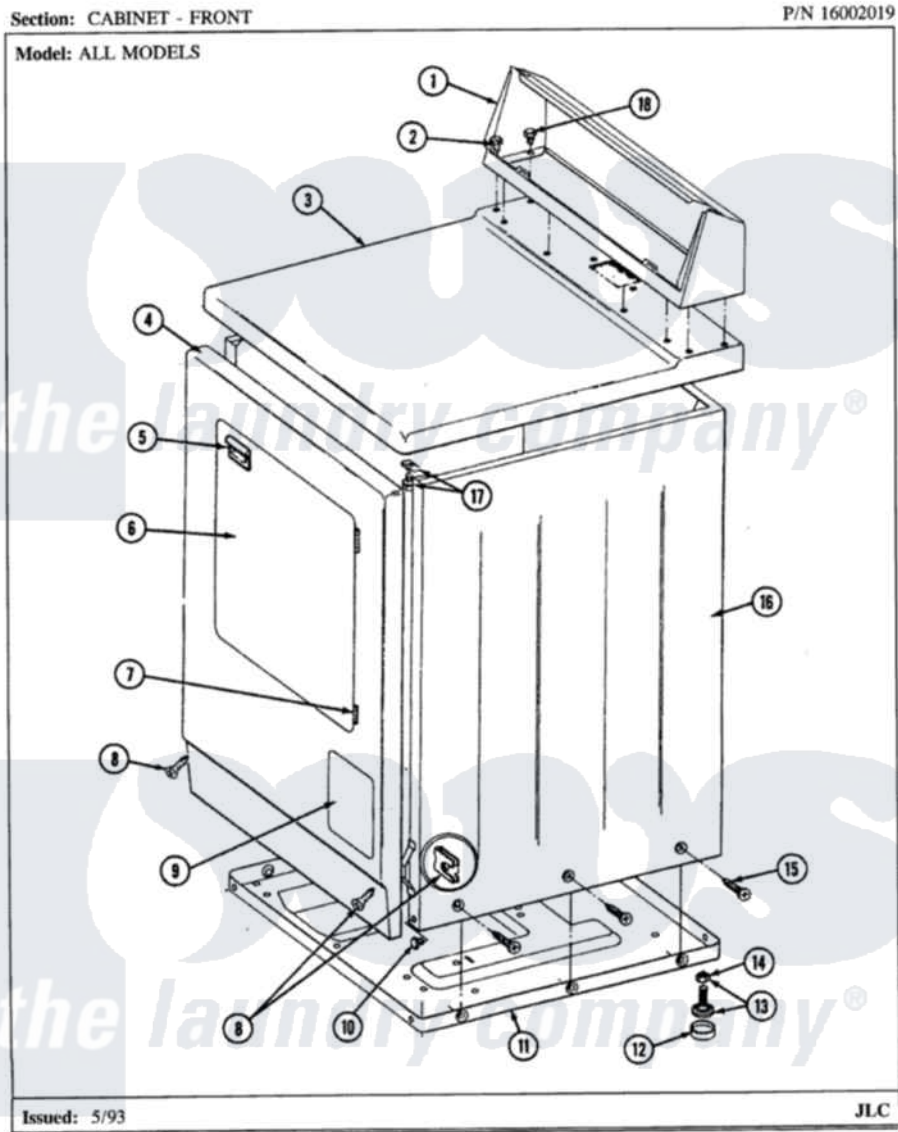

Maytag LDG7500ABE 02 - CABINET-FRONT (LDE7500ACM,ADM) & (LDG)

Maytag Residential Maytag LDG7500ABE Dryer Parts Parts Diagram 02 - CABINET-FRONT (LDE7500ACM,ADM) & (LDG)

[Click on the part number to view part](#)

Item	Original Part Number	Replaced By	Status	Part Description
1	305193L			Console
2	Y313559			Screw
3	307104L			Top Cover Assembly
5	314972			Handle Door ALM
6	314966L		Not Available	DOOR PANEL ALMOND
"	307111L	308061L		Door Assembly---NA
7	307099	33001230		Hinge, Door
8	204439			Screw And Fstner Assembly
10	Y310632	1163839		Screw
11	Y303361		Not Available	BASE ASSY. (UPPER & LOWER)
12	Y314137			Foot, Rubber
13	Y305086			Adjustable Leg And Nut
14	Y052740	62739		Nut, Lock
15	213007			Xfor Cabinet See Cabinet, Back

16 307124L

Not Available

CABINET ASSY ALMOND

17 [204445](#)

Screw And Fastener Assembly

18 211294

[90767](#)

Screw, 8A X 3/8 HeX Washer
Head Tapping