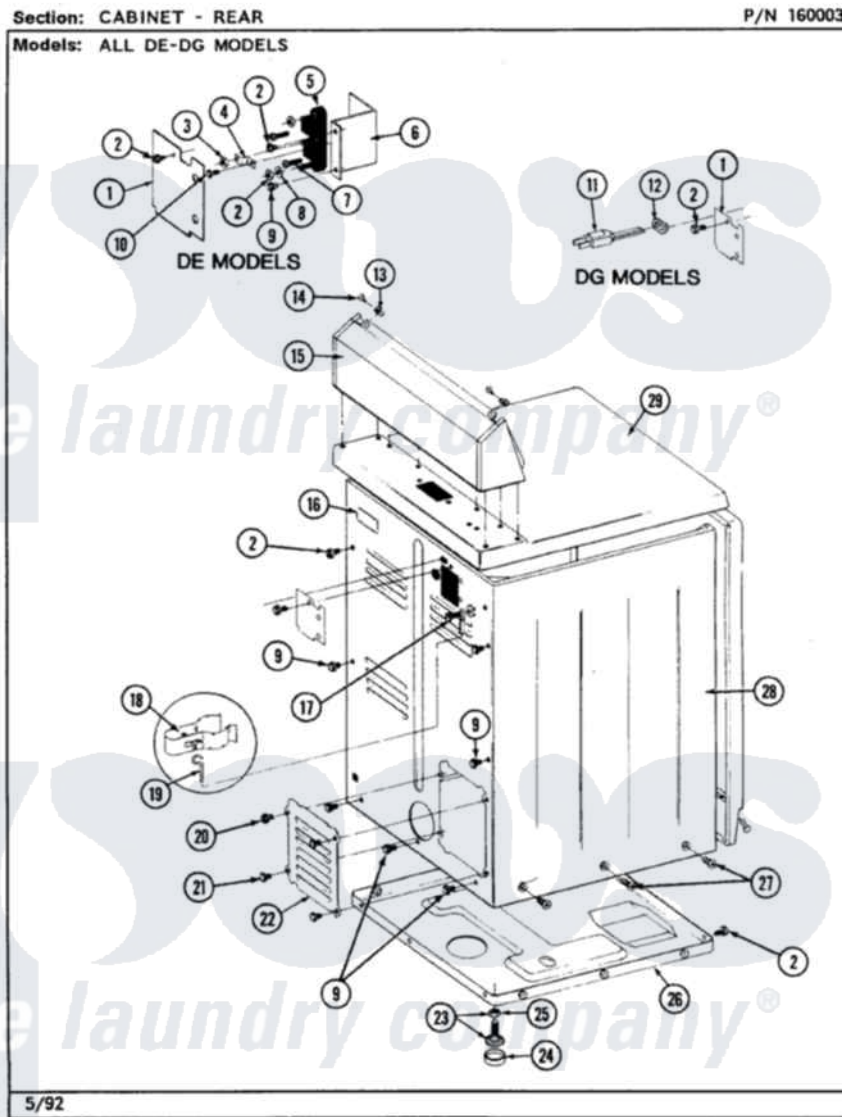

Maytag LDG7500ABE 03 - CABINET-REAR (LDE7500ACE,ADE) & (LDG)

6

Maytag [Residential Maytag LDG7500ABE Dryer Parts](#) Parts Diagram 03 - CABINET-REAR (LDE7500ACE,ADE) & (LDG)

[Click on the part number to view part](#)

Item	Original Part Number	Replaced By	Status	Part Description
1	Y312905		Not Available	COVER, TERMINAL
2	Y313561			Screw---NA
9	Y310632	1163839		Screw
11	302521		Not Available	CORD, POWER PART NOT USED-GAS MODELS ONLY
12	211881			Grommet, Cord Part Not Used-Gas Models Only
13	215075			Fastener, Control Panel To Console
14	210932			Screw, No.8 X 9/16 Ctsk Note: Screw, Inlet Duct
15	Y305193			Console
16	214519			LABEL, ELECTRICAL INSTR. PART NOT USED-GAS MODELS ONLY
17	303846	22003781		Screw, Ground Strap
18	301548			Clamp, Ground Wire
19	311155			Ground Wire And Clamp

20	Y313559		Screw
21	211294	90767	Screw, 8A X 3/8 HeX Washer Head Tapping
22	Y312951	Not Available	ACCESS COVER, BACK
23	Y305086		Adjustable Leg And Nut
24	Y314137		Foot, Rubber
25	Y052740	62739	Nut, Lock
26	Y303361	Not Available	BASE ASSY. (UPPER & LOWER)
27	213077	Not Available	CAP FOR TIMER KNOB
28	307124		Cabinet
29	307104		Top Cover Assembly