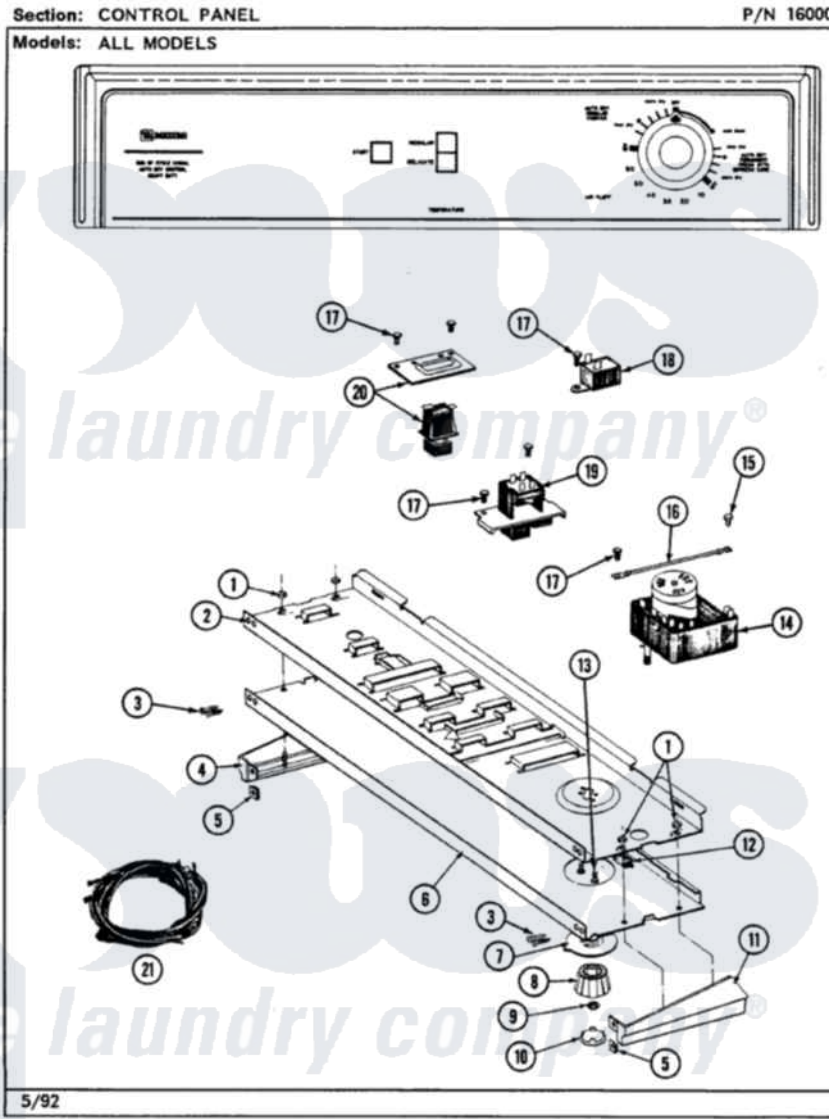

Maytag LDG7500ABE 04 - CONTROL PANEL (LDE7500ACE,ADE) & (LDG)

2

Maytag Residential Maytag LDG7500ABE Dryer Parts Parts Diagram 04 - CONTROL PANEL (LDE7500ACE,ADE) & (LDG)

[Click on the part number to view part](#)

Item	Original Part Number	Replaced By	Status	Part Description
1	214872			Palnut, End Cap Note: Nut, Lamp Holder
2	314184			Back Up Plate
3	210932			Screw, No.8 X 9/16 Ctsk Note: Screw, Inlet Duct
4	308469		Not Available	END CAP L.H.
5	214894			Fastener, End Cap
6	308471			Control Panel
7	315438		Not Available	SKIRT, TIMER DIAL
8	315422	33001255		Knob, Timer
9	312273			Nut, Control Knob
10	216057		Not Available	CAP, KNOB
11	Y308470			End Cap RH
12	214897			Pad, Control Panel
13	315317	488234		Screw 8-32 X 1/4
14	Y308253			Timer

15	211294	90767		Screw, 8A X 3/8 HeX Washer Head Tapping
16	204807			Ground Wire, Supp. Plte To Top Cover
17	211168	W10139210		Screw, 8-18 X 5/16
18	305205	694419		Mini-Buzzer
19	308467		Not Available	SWITCH, TEMPERATURE
20	308468	307305		Switch Push To Start
21	307293		Not Available	WIRE HARNESS
"	308496		Not Available	HARNESS, WIRE
22	16000327		Not Available	GUIDE, QUICK REF. - MAYTAG
"	315083		Not Available	MANUAL, USE & CARE
"	315097		Not Available	MANUAL, USE & CARE