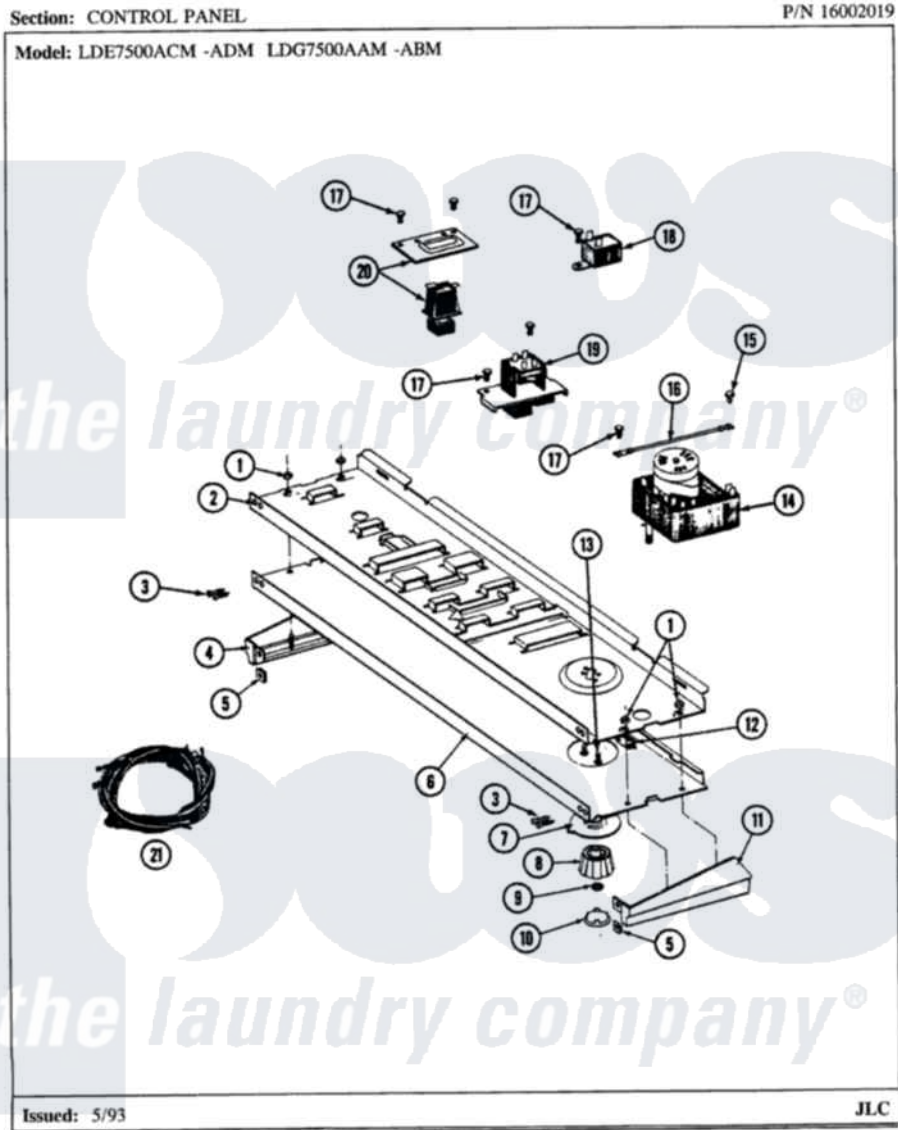

Maytag LDG7500ABE 05 - CONTROL PANEL (LDE7500ACM,ADM) & (LDG)

Maytag Residential Maytag LDG7500ABE Dryer Parts Parts Diagram 05 - CONTROL PANEL (LDE7500ACM,ADM) & (LDG)

Click on the part number to view part

Item	Original Part Number	Replaced By	Status	Part Description
2	314184			Back Up Plate
3	210932			Screw, No.8 X 9/16 Ctsk Note: Screw, Inlet Duct
4	308651			End Cap
5	214894			Fastener, End Cap
6	308648			Control Panel, Facia
7	315521		Not Available	SKIRT, DIAL
8	315522	33002325		Knob Assembly
9	312273			Nut, Control Knob
10	315523		Not Available	CAP, KNOB
11	Y308652		Not Available	END CAP (R-H)
12	214897			Pad, Control Panel
13	315317	488234		Screw 8-32 X 1/4
14	Y308253			Timer
15	211294	90767		Screw, 8A X 3/8 HeX Washer Head Tapping

16	204807		Ground Wire, Supp. Plte To Top Cover
17	211168	W10139210	Screw, 8-18 X 5/16
18	305205	694419	Mini-Buzzer
19	308650		Not Available SWITCH
20	308649	307305	Switch Push To Start
22	315083		Not Available MANUAL, USE & CARE