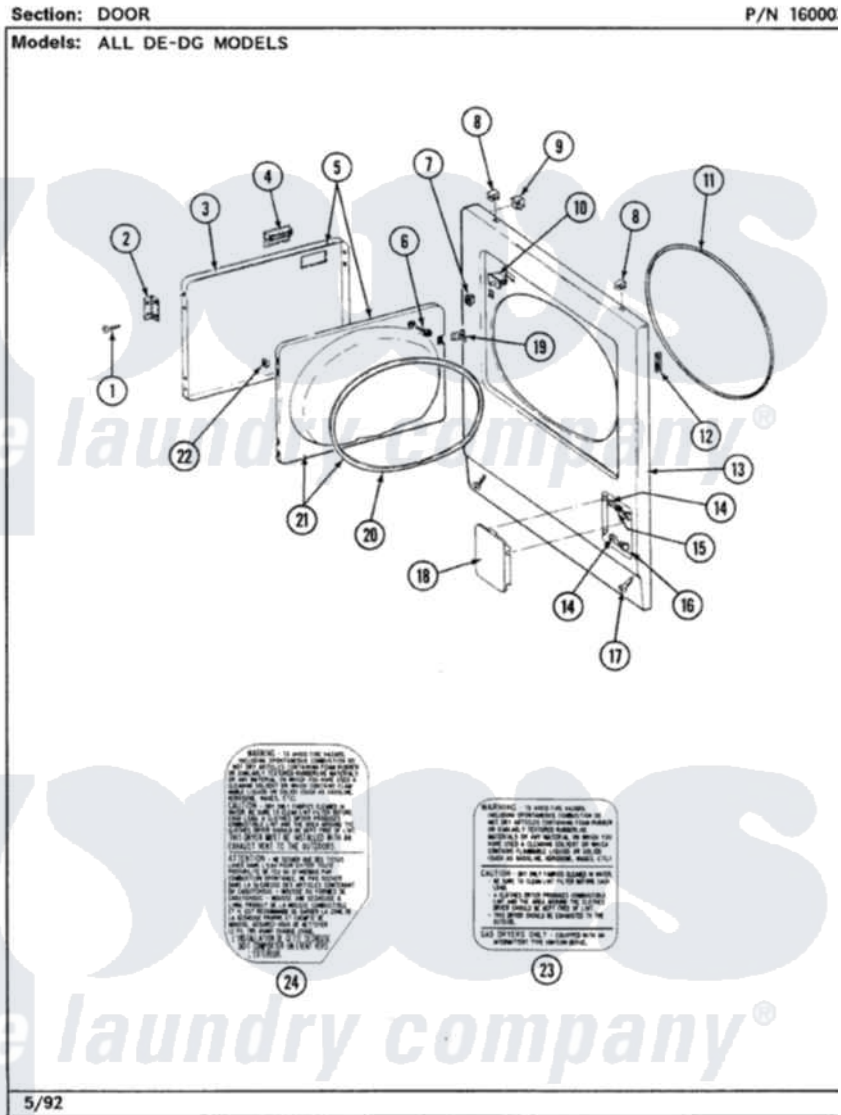

Maytag LDG7500ABE 06 - DOOR (LDE7500ACE,ADE) & (LDG)

Maytag Residential Maytag LDG7500ABE Dryer Parts Parts Diagram 06 - DOOR (LDE7500ACE,ADE) & (LDG)
 Click on the part number to view part

Item	Original Part Number	Replaced By	Status	Part Description
1	Y314062			Screw, Door Hinge And Panel
2	307099	33001230		Hinge, Door
3	314966			Panel, Outer
4	314946			Handle White
5	Y307111		Not Available	DOOR ASSY. COMPLETE (WHT)
6	312960	489355		Screw, 8 X 1/2
7	306436			Door Latch Kit-W
8	212982	22001650		Fastener, Spring
9	Y310376			Clip, Door Switch Harness
10	Y305753	W10169313		Switch-Dor
11	314937			Seal, Front Panel
12	Y313907			Fastener, Twin
13	Y307998			Front Panel
14	312301		Not Available	BUSHING FOR ACCESS STUD
15	312360			Sleeve, Access Panel Stud

15	312309		Part Not Used
16	212949	22001866	Screw, Relay
17	204439		Screw And Fstner Assembly
18	302542		Not Available PART NOT USED. (DG ONLY)
19	314936	33001305	Strike, Door
20	314935	33001192	Seal, Door
21	307098		Not Available DOOR, INNER (W/SEAL)
22	Y313910		Clip, Door Liner To Outer Panel
23	314941		Not Available LABEL, INSTRUCTION
24	314942		INSTRUCTION LABEL