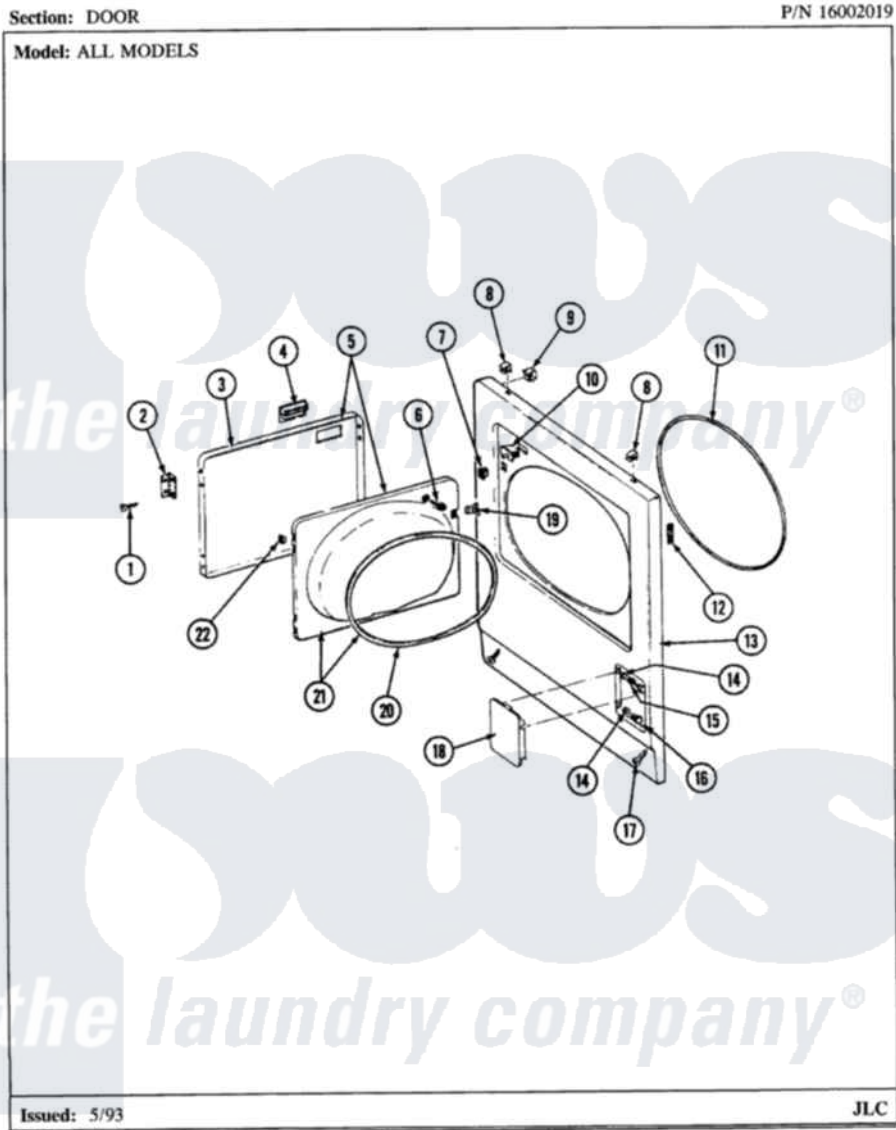

# Maytag LDG7500ABE 07 - DOOR (LDE7500ACM,ADM) & (LDG)

Maytag [Residential Maytag LDG7500ABE Dryer Parts](#) Parts Diagram 07 - DOOR (LDE7500ACM,ADM) & (LDG)  
 Click on the part number to view part

Item	Original Part Number	Replaced By	Status	Part Description
1	<a href="#">Y314062</a>			Screw, Door Hinge And Panel
2	307099	<a href="#">33001230</a>		Hinge, Door
3	314966L		Not Available	DOOR PANEL ALMOND
4	<a href="#">314972</a>			Handle Door ALM
5	307111L	<a href="#">308061L</a>		Door Assembly----NA
6	312960	<a href="#">489355</a>		Screw, 8 X 1/2
7	<a href="#">306436</a>			Door Latch Kit--W
8	212982	<a href="#">22001650</a>		Fastener, Spring
9	<a href="#">Y310376</a>			Clip, Door Switch Harness
10	Y305753	<a href="#">W10169313</a>		Switch-Dor
11	<a href="#">314937</a>			Seal, Front Panel
12	<a href="#">Y313907</a>			Fastener, Twin
19	314936	<a href="#">33001305</a>		Strike, Door
20	314935	<a href="#">33001192</a>		Seal, Door
21	307098		Not Available	DOOR, INNER (W/SEAL)
22	<a href="#">Y313910</a>			Clip, Door Liner To Outer Panel