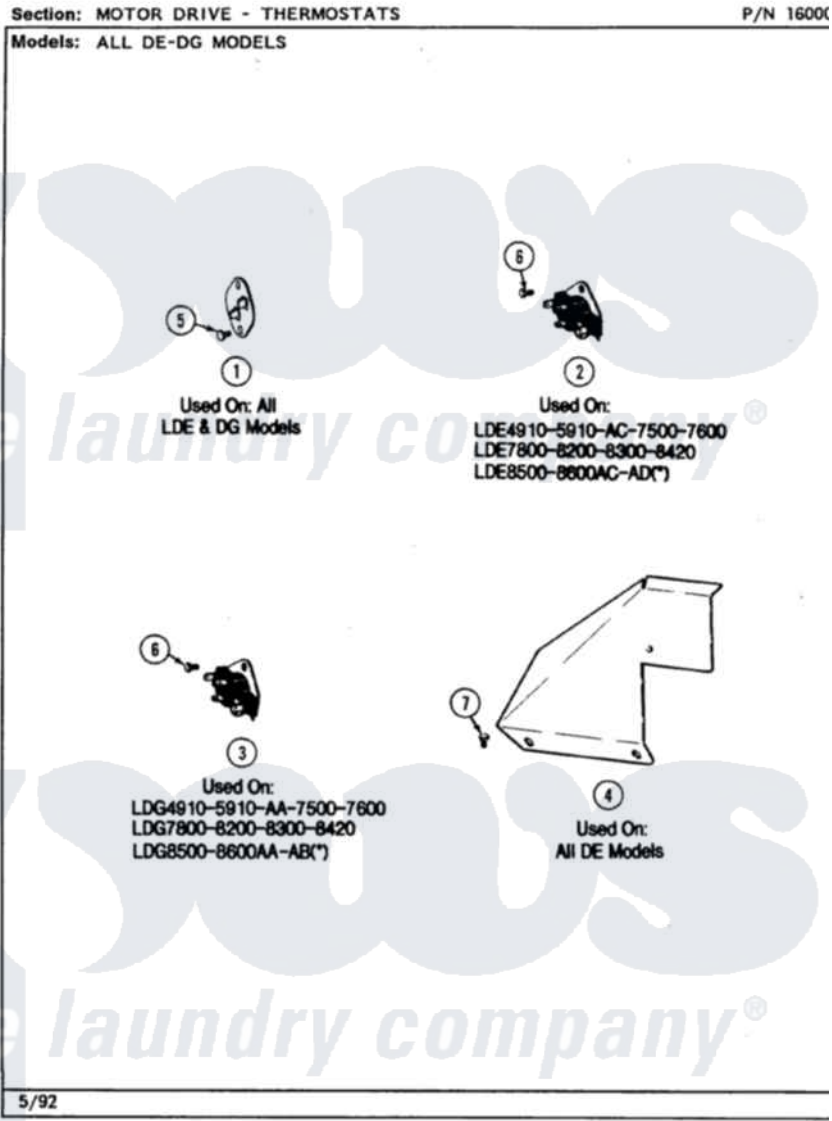

Maytag LDG7500ABE 09 - MOTOR DRIVE (LDE7500ACE,ADE) & (LDG)

18

Maytag Residential Maytag LDG7500ABE Dryer Parts Parts Diagram 09 - MOTOR DRIVE (LDE7500ACE,ADE) & (LDG)
Click on the part number to view part

Item	Original Part Number	Replaced By	Status	Part Description
1	Y312901			Seal, Housing Cover
2	Y312961	W10116751		Screw
3	410233	9703438		Ring-Retrn
4	312967			Clamp, Blower Housing
5	Y303836			Blower Wheel Assembly And Clamp
6	Y312893			Housing, Blower
7	901220			Ground Wire
8	Y303358	W10410999		Motor-Drive
9	306207		Not Available	(PROD. No.303358-8 & No.303358-9)
"	Y303877		Not Available	SWITCH, MOTOR EXTERNAL START No.303358-2, No.303358-4, 303358-7
"	Y303879			Switch, Motor External Start
10	Y015825			Clip, Motor To Motor Support
11	Y053241			Set Screw, Motor Pulley
12	Y305185	6-3051850		Pulley- MO

13	910343	488234	Screw 8-32 X 1/4
14	Y303945		IDLER SPRING ASSY. W/PLUG
15	Y312961	W10116751	Screw
16	Y312959		Poly "V" Belt For Tumbler
17	312958	354987	Ring, Retaining
18	Y312527		Washer, Idler Shaft
19	Y303705	6-3037050	Pulley- ID
20	Y014874		Screw, Idler Arm And Sleeve
21	Y312894	315772	Sleeve, Idler Arm
22	Y303363	6-3033630	Idler Arm
23	211294	90767	Screw, 8A X 3/8 HeX Washer Head Tapping
24	Y313582	W10116756	Spacer
25	312897		Not Available SUPPORT, MOTOR
26	Y310632	1163839	Screw
27	Y313561		Screw---NA
29	Y314137		Foot, Rubber
30	Y305086		Adjustable Leg And Nut
31	Y052740	62739	Nut, Lock
32	Y303361		Not Available BASE ASSY. (UPPER & LOWER)
33	Y310376		Clip, Door Switch Harness
34	Y303442		EXHAUST DUCT ASSEMBLY
35	410490		Spring, Retainer Wire Harness
36	Y313262	W10116752	Retainer-