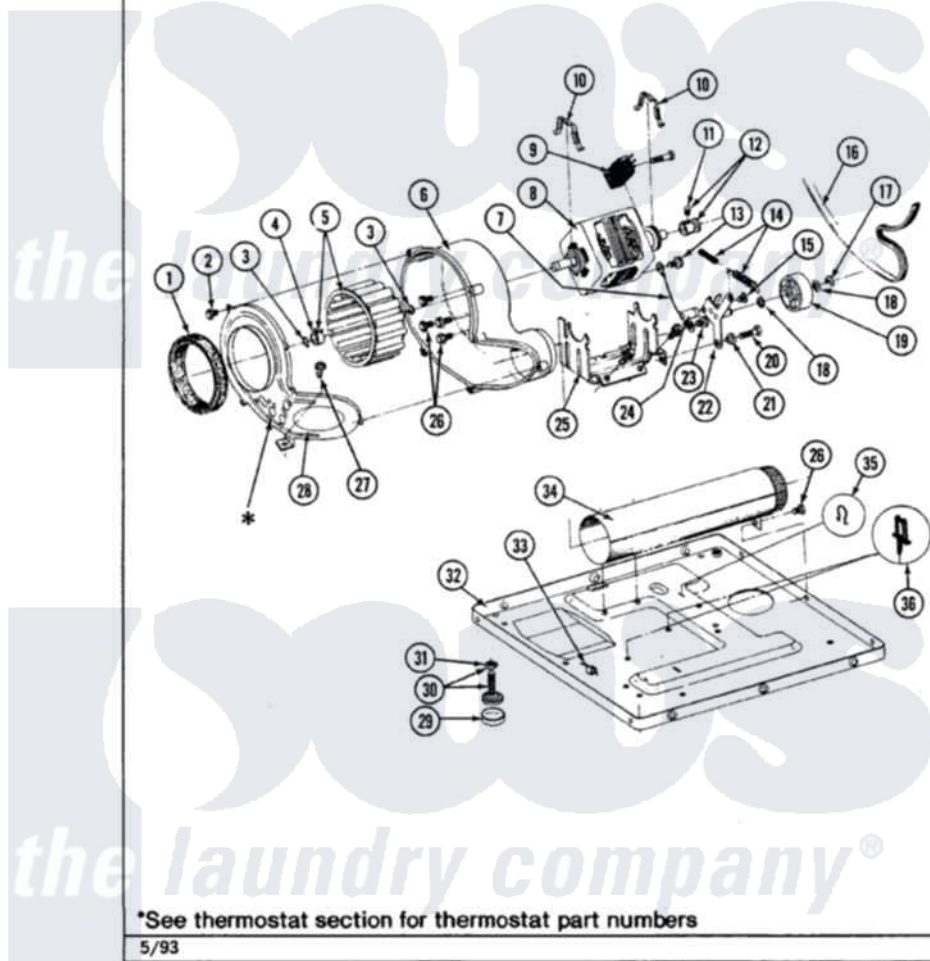

Maytag LDG7500ABE 10 - MOTOR DRIVE (LDE7500ACL,ACW,ADL,ADW)

Section: MOTOR DRIVE

P/N 1600028

Models: ALL MODELS

Maytag [Residential Maytag LDG7500ABE Dryer Parts](#) Parts Diagram 10 - MOTOR DRIVE
(LDE7500ACL,ACW,ADL,ADW)
[Click on the part number to view part](#)

Item	Original Part Number	Replaced By	Status	Part Description
2	Y312961	W10116751		Screw
3	410233	9703438		Ring-Retrn
4	312967			Clamp, Blower Housing
5	Y303836			Blower Wheel Assembly And Clamp
6	Y312893			Housing, Blower
7	901220			Ground Wire
8	Y303358	W10410999		Motor-Drive
9	306207		Not Available	(PROD. No.303358-8 & No.303358-9)
"	Y303877		Not Available	SWITCH, MOTOR EXTERNAL START No.303358-2, No.303358-4, 303358-7
"	Y303879			Switch, Motor External Start
10	Y015825			Clip, Motor To Motor Support
11	Y053241			Set Screw, Motor Pulley
12	Y305185	6-3051850		Pulley- MO

13	910343	488234		Screw 8-32 X 1/4
14	Y303945			IDLER SPRING ASSY. W/PLUG
15	Y312961	W10116751		Screw
16	Y312959			Poly "V" Belt For Tumbler
17	312958	354987		Ring, Retaining
18	Y312527			Washer, Idler Shaft
19	Y303705	6-3037050		Pulley- ID
20	Y014874			Screw, Idler Arm And Sleeve
21	Y312894	315772		Sleeve, Idler Arm
22	Y303363	6-3033630		Idler Arm
23	211294	90767		Screw, 8A X 3/8 HeX Washer Head Tapping
24	Y313582	W10116756		Spacer
25	312897		Not Available	SUPPORT, MOTOR
26	Y310632	1163839		Screw
27	Y313561			Screw---NA
28	314846			Cover, Blower Housing
29	Y314137			Foot, Rubber
30	Y305086			Adjustable Leg And Nut
31	Y052740	62739		Nut, Lock
32	Y303361		Not Available	BASE ASSY. (UPPER & LOWER)
33	Y310376			Clip, Door Switch Harness
34	Y303442			EXHAUST DUCT ASSEMBLY
35	410490			Spring, Retainer Wire Harness
36	Y313262	W10116752		Retainer-