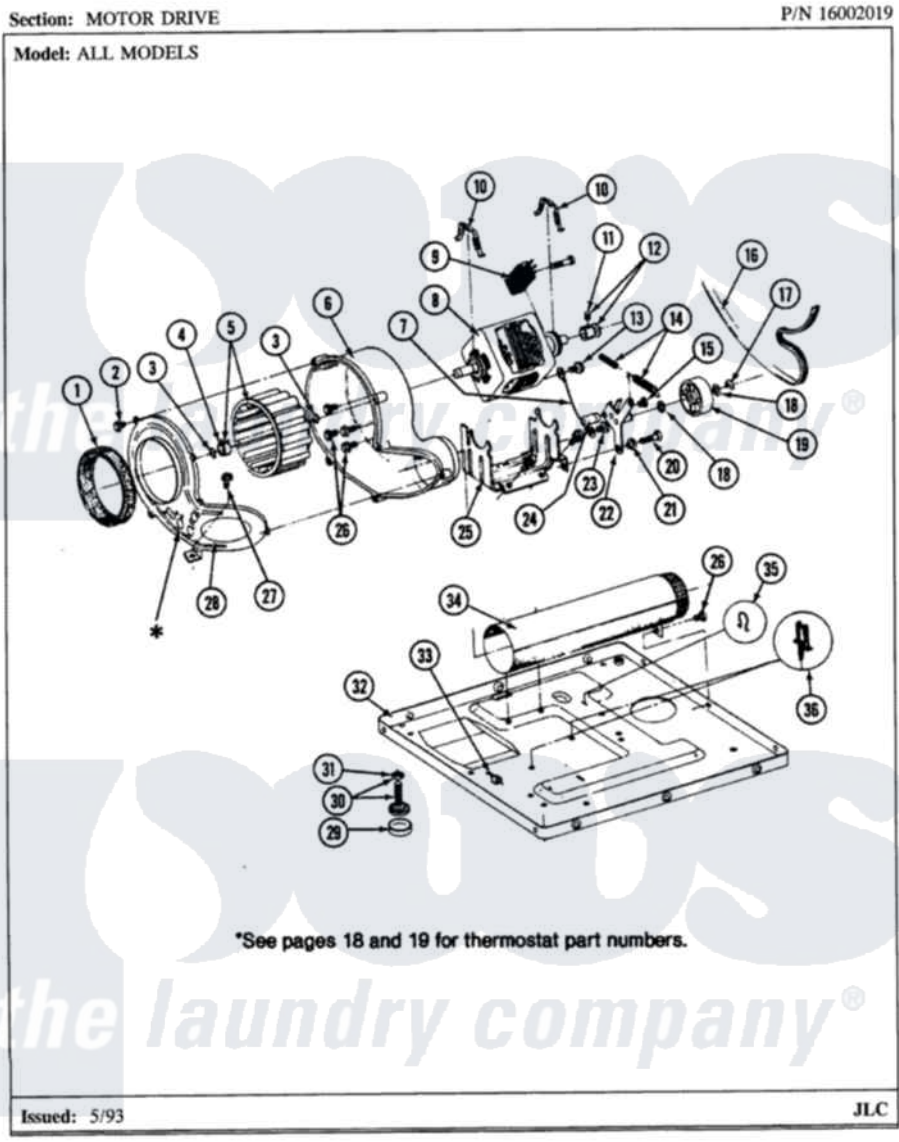

Maytag LDG7500ABE 11 - MOTOR DRIVE (LDE7500ACM,ADM) & (LDG)

Maytag [Residential Maytag LDG7500ABE Dryer Parts](#) Parts Diagram 11 - MOTOR DRIVE (LDE7500ACM,ADM) & (LDG)
 Click on the part number to view part

Item	Original Part Number	Replaced By	Status	Part Description
2	Y312961	W10116751		Screw
3	410233	9703438		Ring-Retrn
4	312967			Clamp, Blower Housing
5	Y303836			Blower Wheel Assembly And Clamp
6	Y312893			Housing, Blower
7	901220			Ground Wire
8	Y303358	W10410999		Motor-Drve
9	306207		Not Available	(PROD. No.303358-8 & No.303358-9)
"	Y303877		Not Available	SWITCH, MOTOR EXTERNAL START No.303358-2, No.303358-4, 303358-7
"	Y303879			Switch, Motor External Start
10	Y015825			Clip, Motor To Motor Support
11	Y053241			Set Screw, Motor Pulley
12	Y305185	6-3051850		Pulley- MO
13	910343	488234		Screw 8-32 X 1/4

14	Y303945		IDLER SPRING ASSY. W/PLUG
15	Y312961	W10116751	Screw
16	Y312959		Poly "V" Belt For Tumbler
17	312958	354987	Ring, Retaining
18	Y312527		Washer, Idler Shaft
19	Y303705	6-3037050	Pulley- ID
20	Y014874		Screw, Idler Arm And Sleeve
21	Y312894	315772	Sleeve, Idler Arm
22	Y303363	6-3033630	Idler Arm
23	211294	90767	Screw, 8A X 3/8 HeX Washer Head Tapping
24	Y313582	W10116756	Spacer
25	312897	Not Available	SUPPORT, MOTOR
26	Y310632	1163839	Screw
27	Y313561		Screw----NA
28	314846		Cover, Blower Housing
29	Y314137		Foot, Rubber
30	Y305086		Adjustable Leg And Nut
31	Y052740	62739	Nut, Lock
32	Y303361	Not Available	BASE ASSY. (UPPER & LOWER)
33	Y310376		Clip, Door Switch Harness
34	Y303442		EXHAUST DUCT ASSEMBLY
35	410490		Spring, Retainer Wire Harness
36	Y313262	W10116752	Retainer-