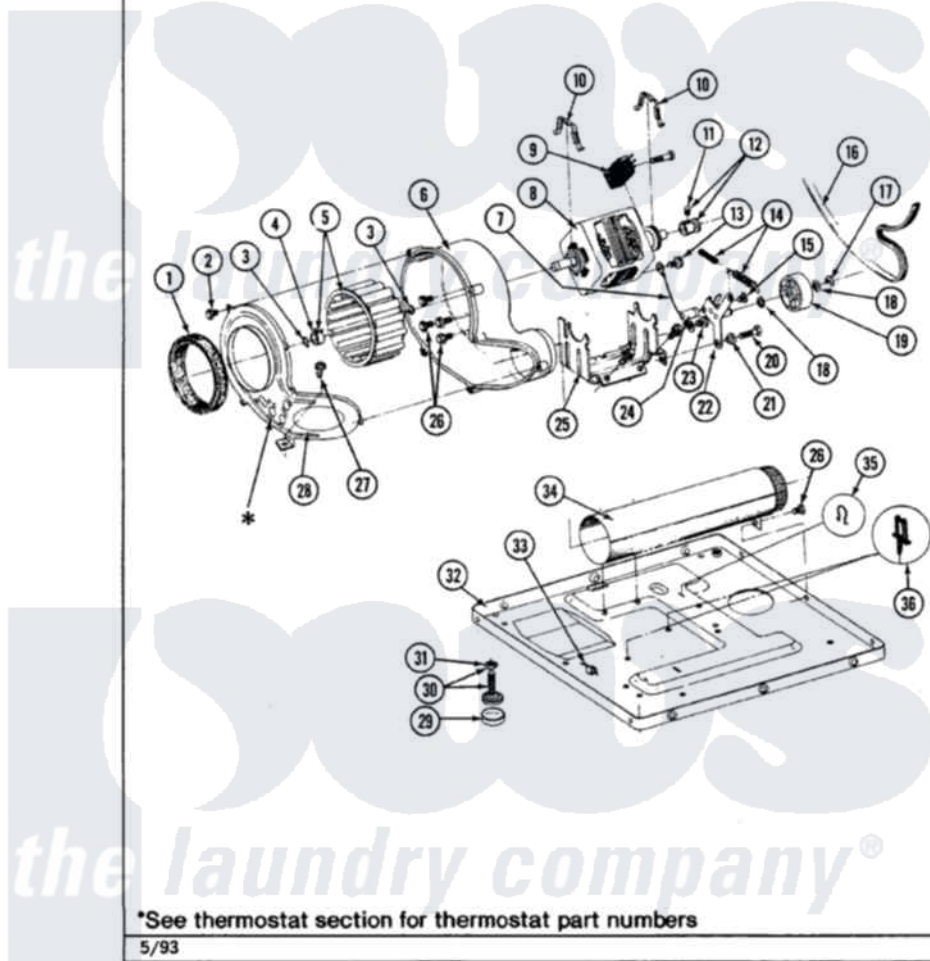

Maytag LDG7500ABE 12 - MOTOR DRIVE (LDG7500AAL,AAW,ABL,ABW)

Section: MOTOR DRIVE

P/N 1600028

Models: ALL MODELS

Maytag [Residential Maytag LDG7500ABE Dryer Parts](#) Parts Diagram 12 - MOTOR DRIVE
(LDG7500AAL,AAW,ABL,ABW)
[Click on the part number to view part](#)

Item	Original Part Number	Replaced By	Status	Part Description
2	Y312961	W10116751		Screw
3	410233	9703438		Ring-Retrn
4	312967			Clamp, Blower Housing
5	Y303836			Blower Wheel Assembly And Clamp
6	Y312893			Housing, Blower
7	901220			Ground Wire
8	Y303358	W10410999		Motor-Drive
9	306207		Not Available	(PROD. No.303358-8 & No.303358-9)
"	Y303877		Not Available	SWITCH, MOTOR EXTERNAL START No.303358-2, No.303358-4, 303358-7
"	Y303879			Switch, Motor External Start
10	Y015825			Clip, Motor To Motor Support
11	Y053241			Set Screw, Motor Pulley
12	Y305185	6-3051850		Pulley- MO

13	910343	488234		Screw 8-32 X 1/4
14	Y303945			IDLER SPRING ASSY. W/PLUG
15	Y312961	W10116751		Screw
16	Y312959			Poly "V" Belt For Tumbler
17	312958	354987		Ring, Retaining
18	Y312527			Washer, Idler Shaft
19	Y303705	6-3037050		Pulley- ID
20	Y014874			Screw, Idler Arm And Sleeve
21	Y312894	315772		Sleeve, Idler Arm
22	Y303363	6-3033630		Idler Arm
23	211294	90767		Screw, 8A X 3/8 HeX Washer Head Tapping
24	Y313582	W10116756		Spacer
25	312897		Not Available	SUPPORT, MOTOR
26	Y310632	1163839		Screw
27	Y313561			Screw---NA
28	314846			Cover, Blower Housing
29	Y314137			Foot, Rubber
30	Y305086			Adjustable Leg And Nut
31	Y052740	62739		Nut, Lock
32	Y303361		Not Available	BASE ASSY. (UPPER & LOWER)
33	Y310376			Clip, Door Switch Harness
34	Y303442			EXHAUST DUCT ASSEMBLY
35	410490			Spring, Retainer Wire Harness
36	Y313262	W10116752		Retainer-