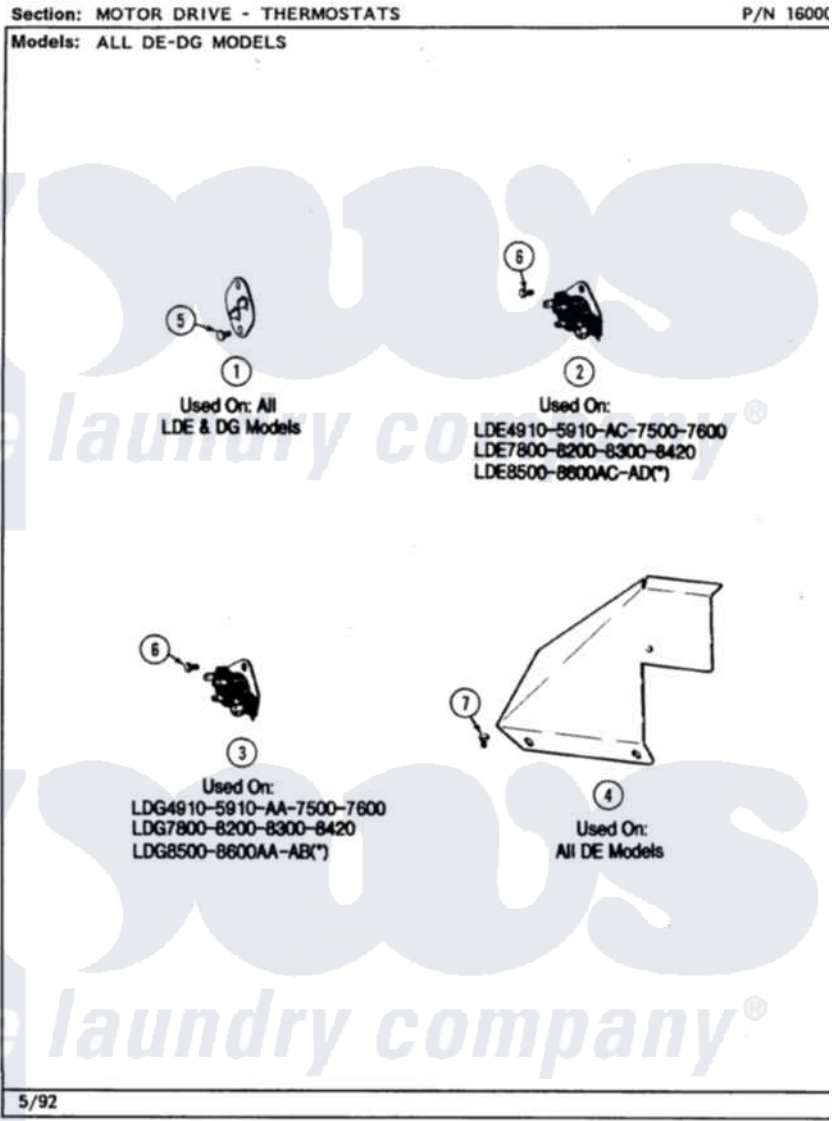

Maytag LDG7500ABE 13 - THERMOSTATS (LDE7500ACE,ADE) & (LDG)

18

Maytag [Residential Maytag LDG7500ABE Dryer Parts](#) Parts Diagram 13 - THERMOSTATS (LDE7500ACE,ADE) & (LDG)

[Click on the part number to view part](#)

Item	Original Part Number	Replaced By	Status	Part Description
1	306604			Cut-Off, Thermal Part Not Used
3	307250			Thermostat, Multi-Temp
5	314848	W10116760		Screw
6	211294	90767		Screw, 8A X 3/8 HeX Washer Head Tapping