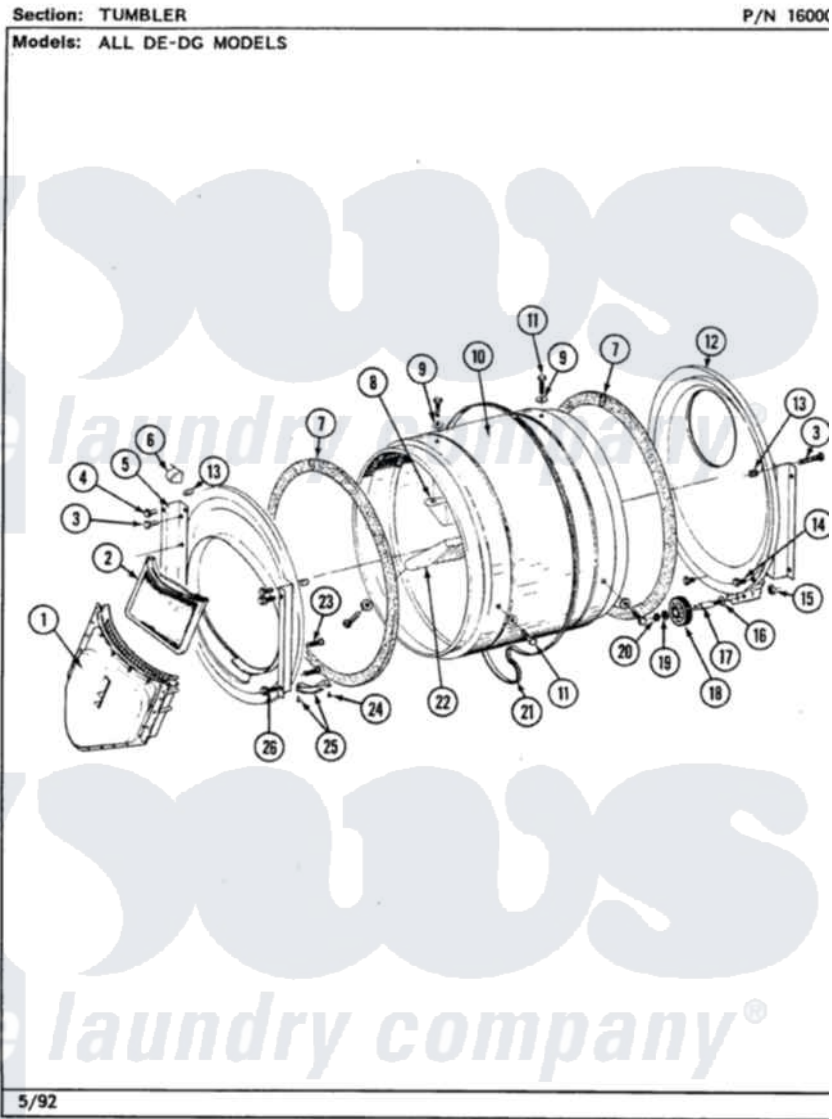

# Maytag LDG7500ABE 15 - TUMBLER (LDE7500ACE,ADE) & (LDG)

10

Maytag [Residential Maytag LDG7500ABE Dryer Parts](#) Parts Diagram 15 - TUMBLER (LDE7500ACE,ADE) & (LDG)  
 Click on the part number to view part

Item	Original Part Number	Replaced By	Status	Part Description
1	Y307112	<a href="#">33001016</a>		Outlet Duct Assembly
2	307108	<a href="#">33002970</a>		Lint Filte
3	313764		Not Available	SCREW
4	<a href="#">Y313561</a>			Screw----NA
5	307109	<a href="#">33001179</a>		Front, Tumbler
6	<a href="#">Y310376</a>			Clip, Door Switch Harness
7	<a href="#">314820</a>			Seal, Tumbler
8	314803	<a href="#">33001012</a>		Baffle
9	<a href="#">314158</a>			Washer, Baffle To Tumbler
10	314802		Not Available	TUMBLER W/OUT BAFFLES
11	<a href="#">Y310759</a>			Screw, Tumbler Baffles
12	Y307114	<a href="#">33001178</a>		Back, Tumbler
"	Y308544	<a href="#">33001178</a>		Back, Tumbler
13	313915	<a href="#">31-3915</a>		Tech Sheet
14	211294	<a href="#">90767</a>		Screw, 8A X 3/8 HeX Washer Head Tapping
15	312538	<a href="#">33001443</a>		Nut, Hex

16	Y313347	<a href="#">312535</a>	Washer, Vault Mounting Brk.
17	Y312948	<a href="#">6-3129480</a>	Shaft- Tumbler
18	Y303373	<a href="#">12001541</a>	Drum Roller/Washer Assembly--W
19	<a href="#">312535</a>		Washer, Vault Mounting Brk.
20	410233	<a href="#">9703438</a>	Ring-Retrn
21	<a href="#">Y312959</a>		Poly "V" Belt For Tumbler
22	314804	<a href="#">33001004</a>	Baffle, Tall
23	Y314110	<a href="#">33002917</a>	Screw, No.10-16
24	<a href="#">210720</a>		Rivet, Bearing To Tumbler Fmt
25	<a href="#">306508</a>		Tumbler Bearing Kit ----W
26	Y310632	<a href="#">1163839</a>	Screw