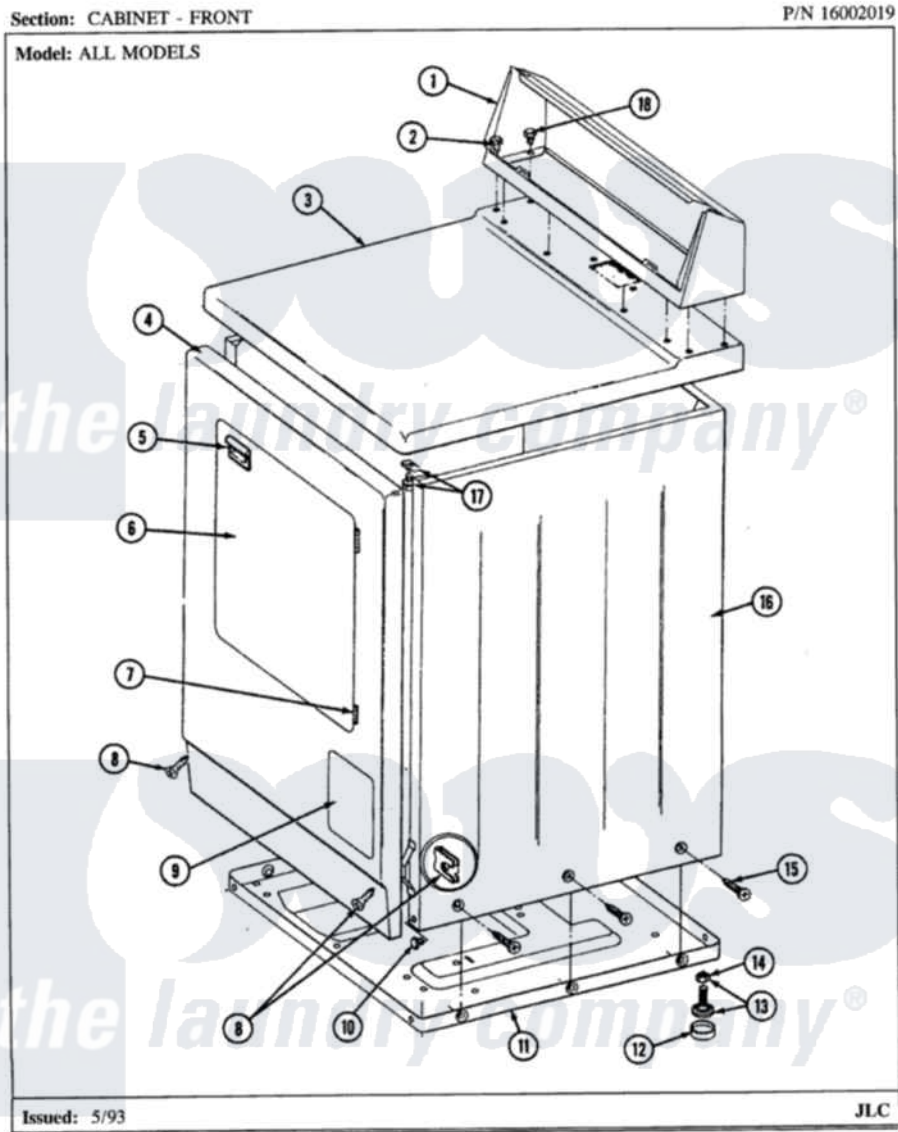

Maytag LDG7500ABL 01 - CABINET-FRONT (LDE7500ACM,ADM) & (LDG)

Maytag Residential Maytag LDG7500ABL Dryer Parts Parts Diagram 01 - CABINET-FRONT (LDE7500ACM,ADM) & (LDG)

Click on the part number to view part

Item	Original Part Number	Replaced By	Status	Part Description
1	305193L			Console
2	Y313559			Screw
3	307104L			Top Cover Assembly
5	314972			Handle Door ALM
6	314966L		Not Available	DOOR PANEL ALMOND
"	307111L	308061L		Door Assembly---NA
7	307099	33001230		Hinge, Door
8	204439			Screw And Fstner Assembly
10	Y310632	1163839		Screw
11	Y303361		Not Available	BASE ASSY. (UPPER & LOWER)
12	Y314137			Foot, Rubber
13	Y305086			Adjustable Leg And Nut
14	Y052740	62739		Nut, Lock
15	213007			Xfor Cabinet See Cabinet, Back

16 307124L

Not Available

CABINET ASSY ALMOND

17 [204445](#)

Screw And Fastener Assembly

18 211294

[90767](#)

Screw, 8A X 3/8 HeX Washer
Head Tapping