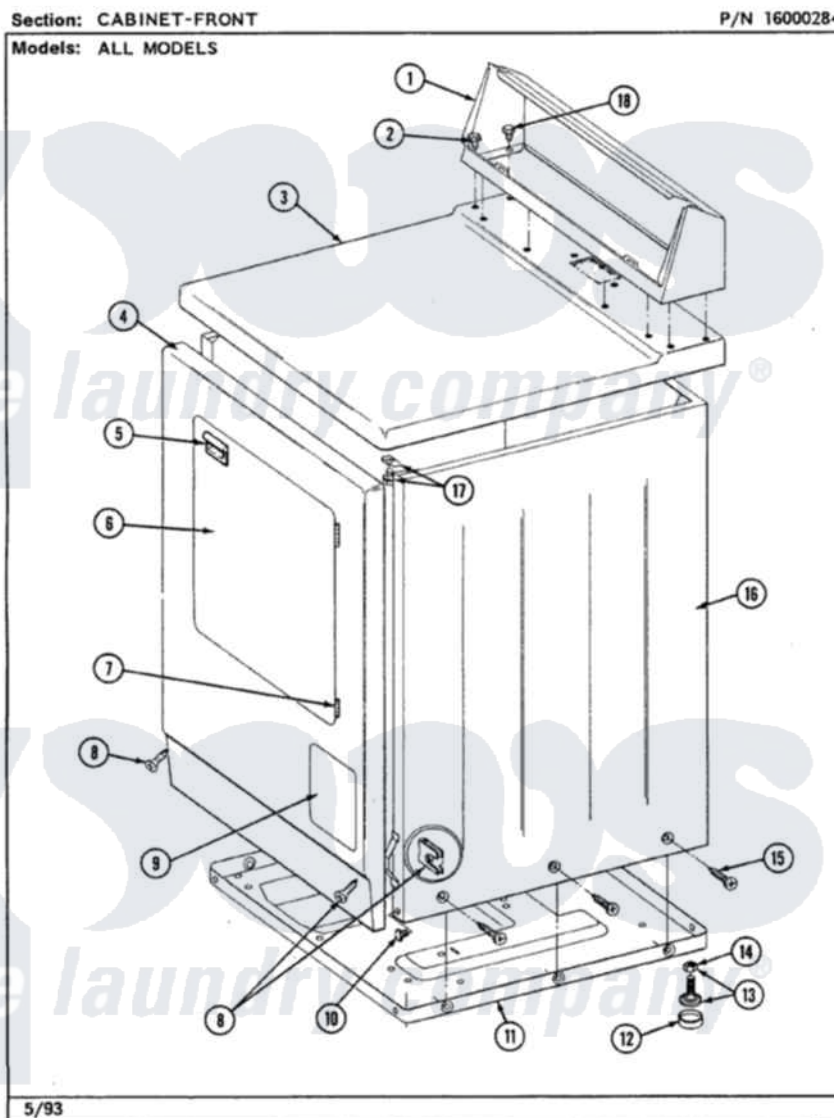

Maytag LDG7500ABL 02 - CABINET-FRONT (LDG7500AAL,AAW,ABL & ABW)

Maytag Residential Maytag LDG7500ABL Dryer Parts Parts Diagram 02 - CABINET-FRONT (LDG7500AAL,AAW,ABL & ABW)

Click on the part number to view part

Item	Original Part Number	Replaced By	Status	Part Description
1	305193L			Console
2	Y313559			Screw
3	307104L			Top Cover Assembly
4	307998L			Front Panel---NA
5	314972			Handle Door ALM
6	314966L		Not Available	DOOR PANEL ALMOND
"	307111L	308061L		Door Assembly---NA
7	307099	33001230		Hinge, Door
8	204439			Screw And Fstner Assembly
9	302542L		Not Available	PART NOT USED. (DG ONLY)
10	Y310632	1163839		Screw
11	Y303361		Not Available	BASE ASSY. (UPPER & LOWER)
12	Y314137			Foot, Rubber
13	Y305086			Adjustable Leg And Nut

14	Y052740	62739	Nut, Lock
15	213007		Xfor Cabinet See Cabinet, Back
16	307124L	Not Available	CABINET ASSY ALMOND
17	204445		Screw And Fastener Assembly
18	211294	90767	Screw, 8A X 3/8 HeX Washer Head Tapping