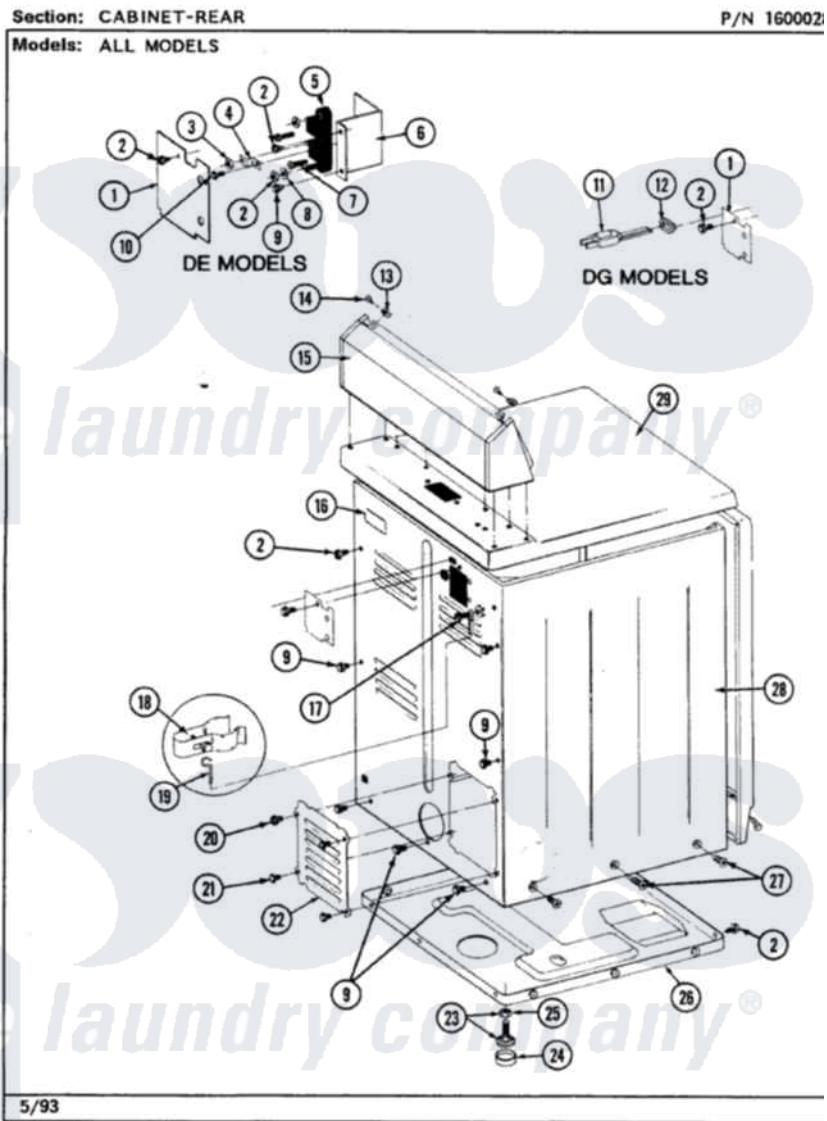

# Maytag LDG7500ABL 03 - CABINET-REAR (LDG7500AAL,AAW,ABL,ABW)

Maytag Residential Maytag LDG7500ABL Dryer Parts Parts Diagram 03 - CABINET-REAR  
 (LDG7500AAL,AAW,ABL,ABW)  
 Click on the part number to view part

Item	Original Part Number	Replaced By	Status	Part Description
1	Y312905		Not Available	COVER, TERMINAL
2	<a href="#">Y313561</a>			Screw---NA
9	Y310632	<a href="#">1163839</a>		Screw
11	302521		Not Available	CORD, POWER PART NOT USED-GAS MODELS ONLY
12	<a href="#">211881</a>			Grommet, Cord Part Not Used-Gas Models Only
13	<a href="#">215075</a>			Fastener, Control Panel To Console
14	<a href="#">210932</a>			Screw, No.8 X 9/16 Ctsk Note: Screw, Inlet Duct
15	<a href="#">305193L</a>			Console
16	214519			LABEL, ELECTRICAL INSTR. PART NOT USED-GAS MODELS ONLY
17	303846	<a href="#">22003781</a>		Screw, Ground Strap
18	<a href="#">301548</a>			Clamp, Ground Wire
19	<a href="#">311155</a>			Ground Wire And Clamp

20	<a href="#">Y313559</a>		Screw
21	211294	<a href="#">90767</a>	Screw, 8A X 3/8 HeX Washer Head Tapping
22	Y312951	Not Available	ACCESS COVER, BACK
23	<a href="#">Y305086</a>		Adjustable Leg And Nut
24	<a href="#">Y314137</a>		Foot, Rubber
25	Y052740	<a href="#">62739</a>	Nut, Lock
26	Y303361	Not Available	BASE ASSY. (UPPER & LOWER)
27	213077	Not Available	CAP FOR TIMER KNOB
28	307124L	Not Available	CABINET ASSY ALMOND
29	<a href="#">307104L</a>		Top Cover Assembly