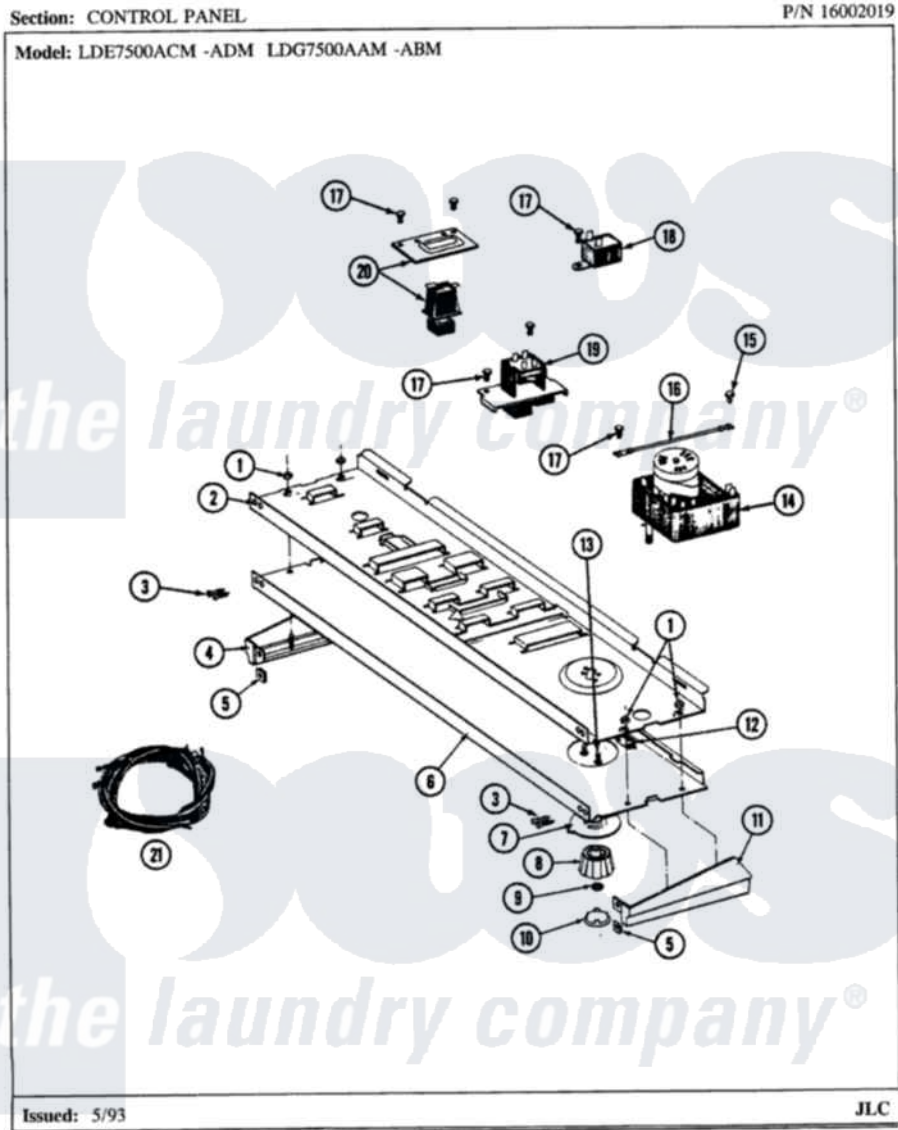

# Maytag LDG7500ABL 04 - CONTROL PANEL (LDE7500ACM,ADM) & (LDG)

Maytag Residential Maytag LDG7500ABL Dryer Parts Parts Diagram 04 - CONTROL PANEL (LDE7500ACM,ADM) & (LDG)

Click on the part number to view part

Item	Original Part Number	Replaced By	Status	Part Description
2	<a href="#">314184</a>			Back Up Plate
3	<a href="#">210932</a>			Screw, No.8 X 9/16 Ctsk Note: Screw, Inlet Duct
4	<a href="#">308651</a>			End Cap
5	<a href="#">214894</a>			Fastener, End Cap
6	<a href="#">308648</a>			Control Panel, Facia
7	315521		Not Available	SKIRT, DIAL
8	315522	<a href="#">33002325</a>		Knob Assembly
9	<a href="#">312273</a>			Nut, Control Knob
10	315523		Not Available	CAP, KNOB
11	Y308652		Not Available	END CAP (R-H)
12	<a href="#">214897</a>			Pad, Control Panel
13	315317	<a href="#">488234</a>		Screw 8-32 X 1/4
14	<a href="#">Y308253</a>			Timer
15	211294	<a href="#">90767</a>		Screw, 8A X 3/8 HeX Washer Head Tapping

16	<a href="#">204807</a>		Ground Wire, Supp. Plte To Top Cover
17	211168	<a href="#">W10139210</a>	Screw, 8-18 X 5/16
18	305205	<a href="#">694419</a>	Mini-Buzzer
19	308650		Not Available SWITCH
20	308649	<a href="#">307305</a>	Switch Push To Start
22	315083		Not Available MANUAL, USE & CARE