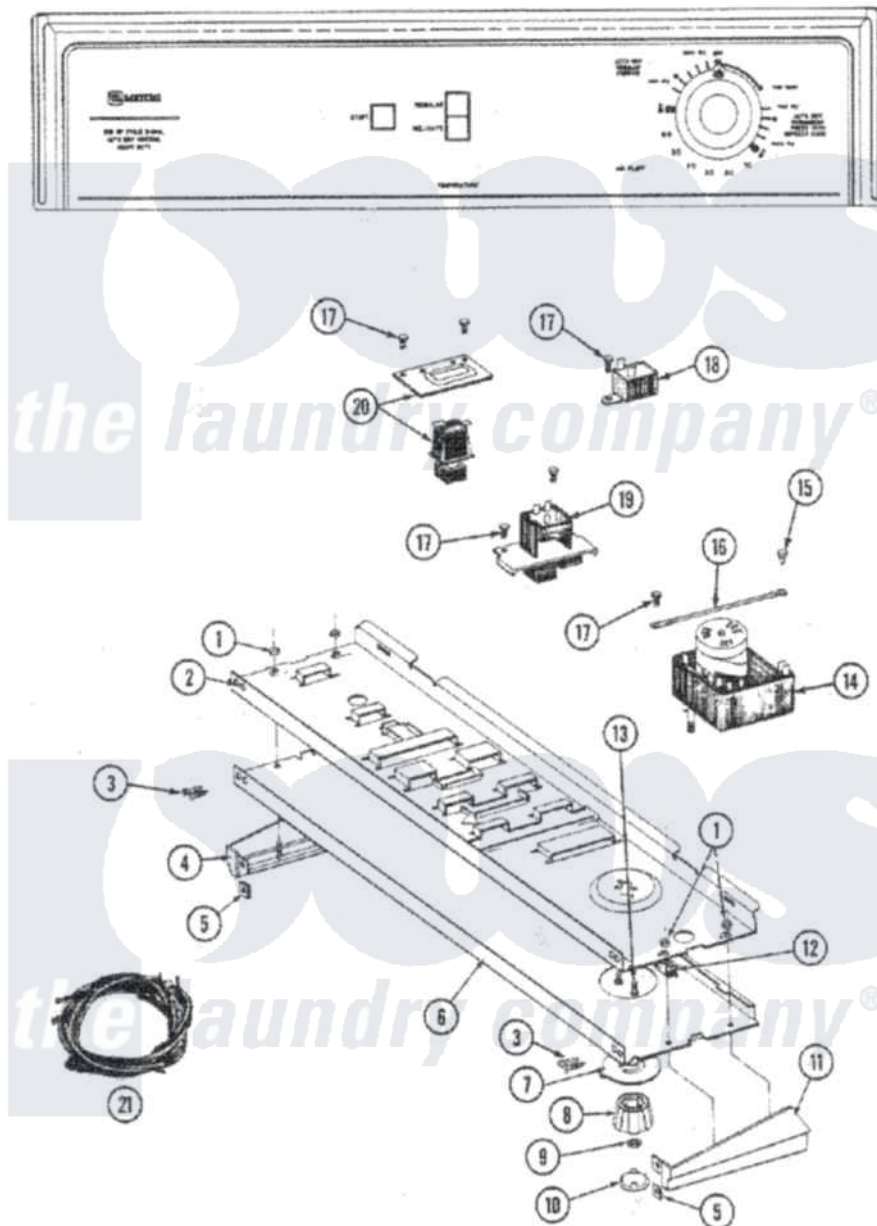

**Maytag LDG7500ABL 05 - CONTROL PANEL
(LDG7500AAL,AAW,ABL,ABW)**

Maytag [Residential Maytag LDG7500ABL Dryer Parts](#) Parts Diagram 05 - CONTROL PANEL
(LDG7500AAL,AAW,ABL,ABW)
Click on the part number to view part

Item	Original Part Number	Replaced By	Status	Part Description
1	214872			Palnut, End Cap Note: Nut, Lamp Holder
2	314184			Back Up Plate
3	210932			Screw, No.8 X 9/16 Ctsk Note: Screw, Inlet Duct
4	207215		Not Available	END CAP LH
5	214894			Fastener, End Cap
6	307952		Not Available	CONTROL PANEL
7	315042			Dial Skirt
8	315041			Knob, Timer
9	312273			Nut, Control Knob
10	215821		Not Available	CAP, KNOB
11	207216		Not Available	END CAP RH
12	214897			Pad, Control Panel
13	315317	488234		Screw 8-32 X 1/4

14	Y308253			Timer
15	211294	90767		Screw, 8A X 3/8 HeX Washer Head Tapping
16	204807			Ground Wire, Supp. Plte To Top Cover
17	211168	W10139210		Screw, 8-18 X 5/16
18	305205	694419		Mini-Buzzer
19	207365			2 Button Switch
20	307305			Switch Push To Start
21	308496		Not Available	HARNES, WIRE
"	307293		Not Available	WIRE HARNES
22	16000327		Not Available	GUIDE, QUICK REF. - MAYTAG
"	315083		Not Available	MANUAL, USE & CARE
"	315097		Not Available	MANUAL, USE & CARE