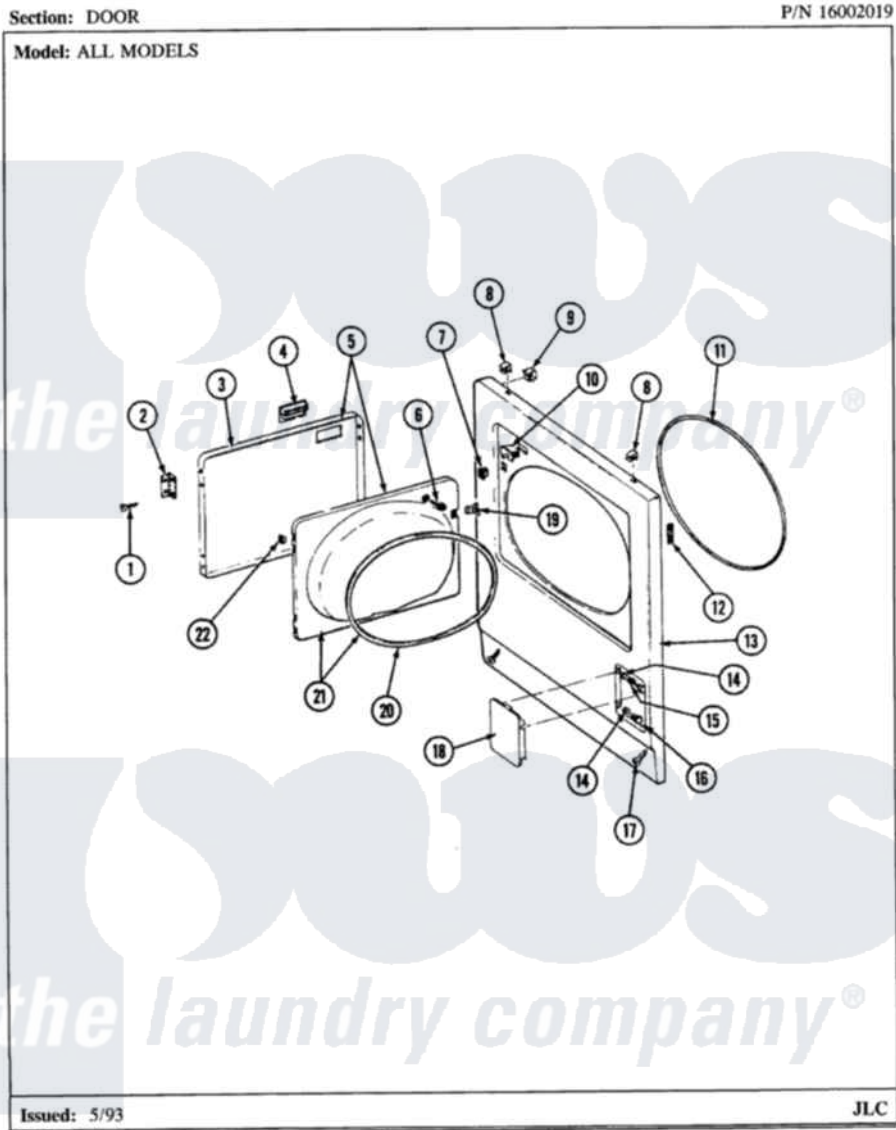

Maytag LDG7500ABL 06 - DOOR (LDE7500ACM,ADM) & (LDG)

Maytag [Residential Maytag LDG7500ABL Dryer Parts](#) Parts Diagram 06 - DOOR (LDE7500ACM,ADM) & (LDG)
 Click on the part number to view part

Item	Original Part Number	Replaced By	Status	Part Description
1	Y314062			Screw, Door Hinge And Panel
2	307099	33001230		Hinge, Door
3	314966L		Not Available	DOOR PANEL ALMOND
4	314972			Handle Door ALM
5	307111L	308061L		Door Assembly----NA
6	312960	489355		Screw, 8 X 1/2
7	306436			Door Latch Kit--W
8	212982	22001650		Fastener, Spring
9	Y310376			Clip, Door Switch Harness
10	Y305753	W10169313		Switch-Dor
11	314937			Seal, Front Panel
12	Y313907			Fastener, Twin
19	314936	33001305		Strike, Door
20	314935	33001192		Seal, Door
21	307098		Not Available	DOOR, INNER (W/SEAL)
22	Y313910			Clip, Door Liner To Outer Panel