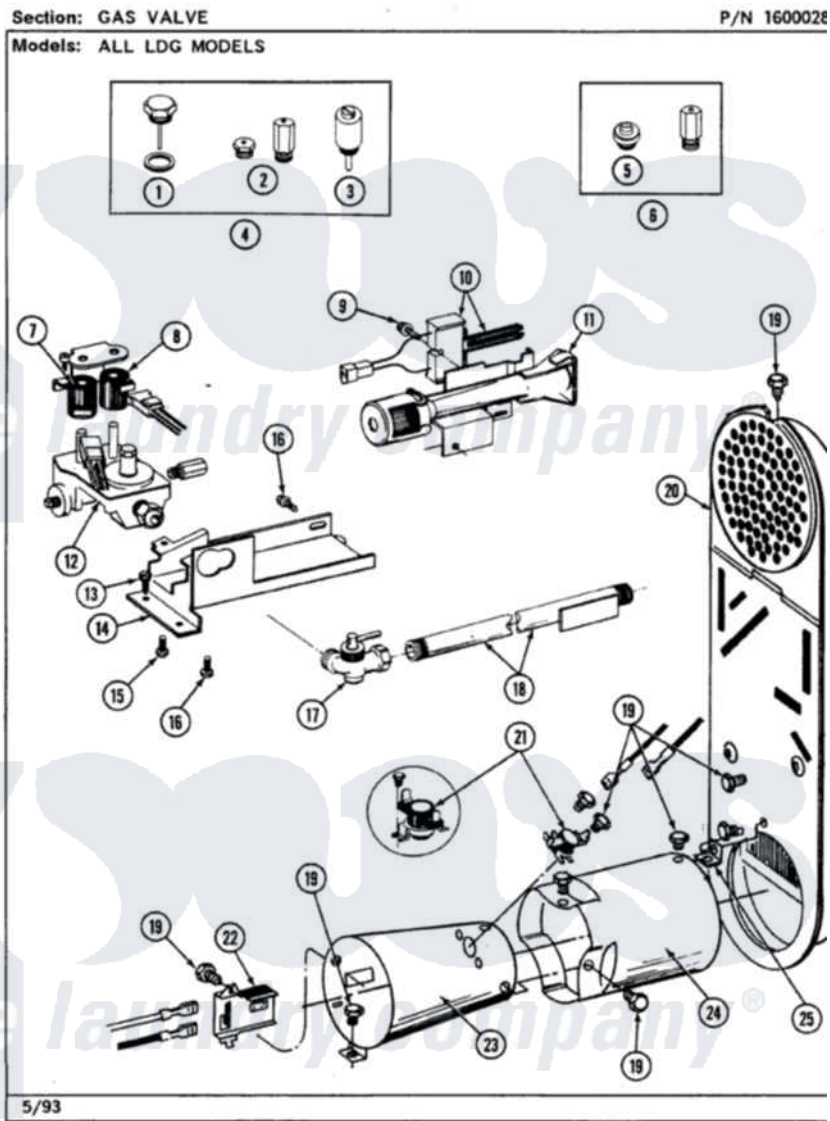

Maytag LDG7500ABL 08 - GAS VALVE (LDG7500AAL,AAW,ABL,ABW)

Maytag [Residential Maytag LDG7500ABL Dryer Parts](#) Parts Diagram 08 - GAS VALVE (LDG7500AAL,AAW,ABL,ABW)
Click on the part number to view part

Item	Original Part Number	Replaced By	Status	Part Description
1	302810			Screw Assembly - Blue Block Ope
2	305861		Not Available	MAIN BURNER ORIFICE KIT-LPG
3	306184		Not Available	PLUG, BLOCKING (LPG REGULATOR)
4	Y306195	MAL9000AXX		LP Gas Con
5	314602	694424		Leak, Limiter
6	306204	33002924		Gas Conv K
7	306106			Coil, Holding And Booster-W
8	306105	694540		Coil, 60 Hz
9	304971			Screw Note: Screw, Igniter
10	304970	4391996		Ignitor
11	304974	33002793		Burner Assembly
12	306176			Valve, Gas
13	Y313561			Screw---NA
14	314566			Gas Control Bracket

15	314082	90767	Screw, 8A X 3/8 HeX Washer Head Tapping
16	Y313559		Screw
17	Y303349		Angle Shut-Off, Gas Valve
18	Y303383	33001735	Pipe And Bracket Assembly Series 18 Not Needed Use Vavle
19	211294	90767	Screw, 8A X 3/8 HeX Washer Head Tapping
20	Y308504	Not Available	INLET DUCT ASSEMBLY
"	307119		Duct, Inlet Assembly
21	303395		Thermostat, Hi-Limit
22	Y303377	338906	Radiant, Sensor
23	Y308548		Combustion Cone Assembly
"	Y303368		Cone, Combustion
24	Y303841		Cone, Extension
25	Y312890		Retainer, Heater Chamber