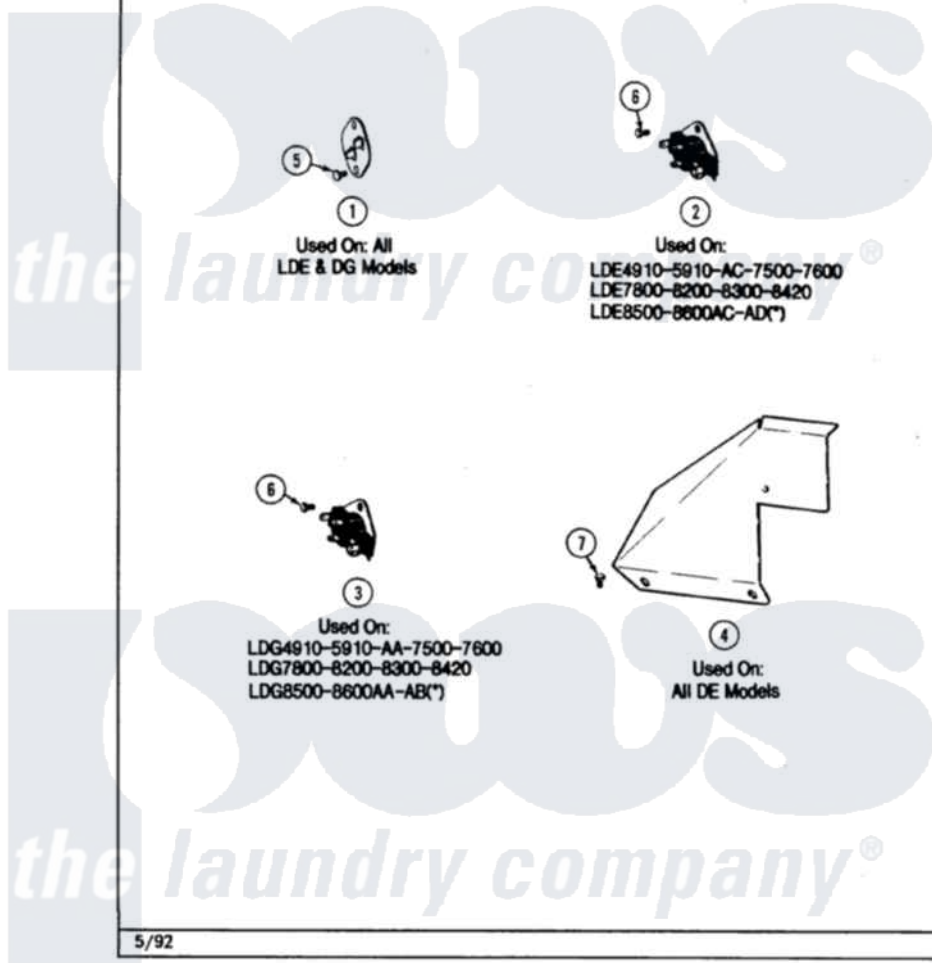

Maytag LDG7500ABL 09 - MOTOR DRIVE (LDE7500ACE,ADE) & (LDG)

Section: MOTOR DRIVE - THERMOSTATS

P/N 1600K

Models: ALL DE-DG MODELS

18

Maytag [Residential Maytag LDG7500ABL Dryer Parts](#) Parts Diagram 09 - MOTOR DRIVE (LDE7500ACE,ADE) & (LDG)
 Click on the part number to view part

Item	Original Part Number	Replaced By	Status	Part Description
2	Y312961	W10116751		Screw
3	410233	9703438		Ring-Retrn
4	312967			Clamp, Blower Housing
5	Y303836			Blower Wheel Assembly And Clamp
6	Y312893			Housing, Blower
7	901220			Ground Wire
8	Y303358	W10410999		Motor-Drve
9	306207		Not Available	(PROD. No.303358-8 & No.303358-9)
"	Y303877		Not Available	SWITCH, MOTOR EXTERNAL START No.303358-2, No.303358-4, 303358-7
"	Y303879			Switch, Motor External Start
10	Y015825			Clip, Motor To Motor Support
11	Y053241			Set Screw, Motor Pulley
12	Y305185	6-3051850		Pulley- MO
13	910343	488234		Screw 8-32 X 1/4

14	Y303945		IDLER SPRING ASSY. W/PLUG
15	Y312961	W10116751	Screw
16	Y312959		Poly "V" Belt For Tumbler
17	312958	354987	Ring, Retaining
18	Y312527		Washer, Idler Shaft
19	Y303705	6-3037050	Pulley- ID
20	Y014874		Screw, Idler Arm And Sleeve
21	Y312894	315772	Sleeve, Idler Arm
22	Y303363	6-3033630	Idler Arm
23	211294	90767	Screw, 8A X 3/8 HeX Washer Head Tapping
24	Y313582	W10116756	Spacer
25	312897		Not Available SUPPORT, MOTOR
26	Y310632	1163839	Screw
27	Y313561		Screw----NA
29	Y314137		Foot, Rubber
30	Y305086		Adjustable Leg And Nut
31	Y052740	62739	Nut, Lock
32	Y303361		Not Available BASE ASSY. (UPPER & LOWER)
33	Y310376		Clip, Door Switch Harness
34	Y303442		EXHAUST DUCT ASSEMBLY
35	410490		Spring, Retainer Wire Harness
36	Y313262	W10116752	Retainer-