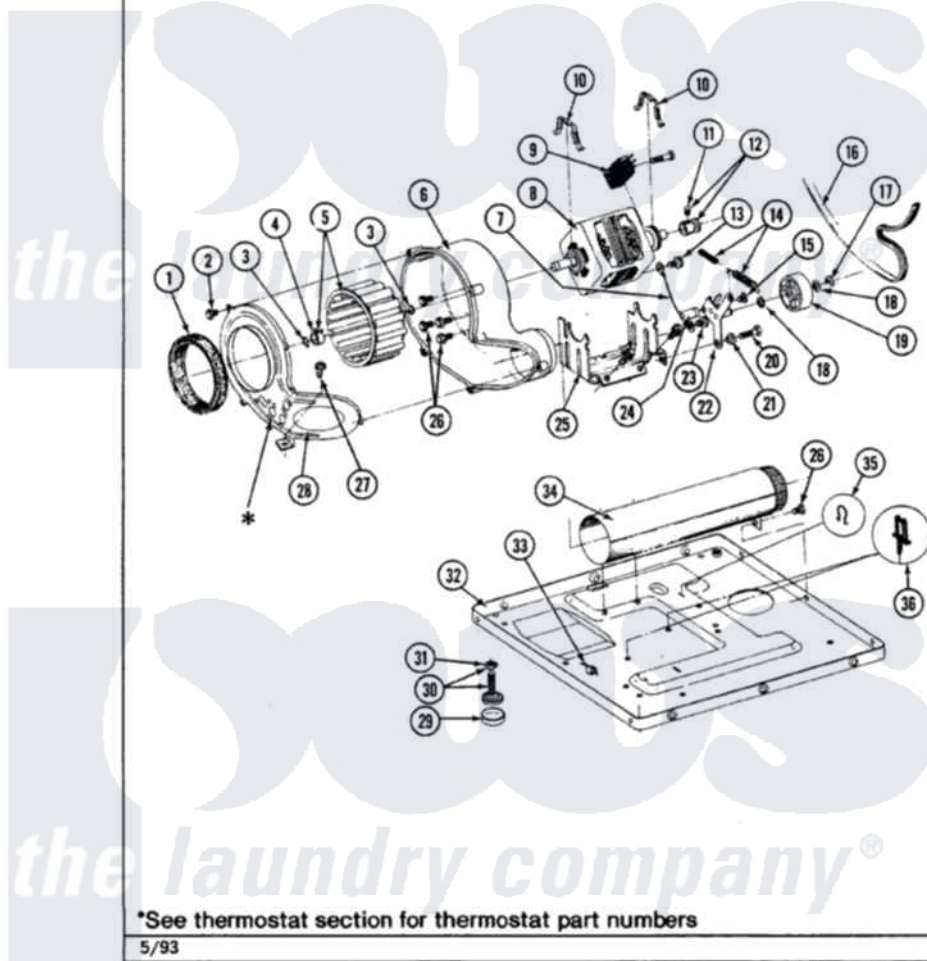

Maytag LDG7500ABL 10 - MOTOR DRIVE (LDE7500ACL,ACW,ADL,ADW)

Section: MOTOR DRIVE

P/N 1600028

Models: ALL MODELS

Maytag [Residential Maytag LDG7500ABL Dryer Parts](#) Parts Diagram 10 - MOTOR DRIVE
(LDE7500ACL,ACW,ADL,ADW)
[Click on the part number to view part](#)

Item	Original Part Number	Replaced By	Status	Part Description
2	Y312961	W10116751		Screw
3	410233	9703438		Ring-Retrn
4	312967			Clamp, Blower Housing
5	Y303836			Blower Wheel Assembly And Clamp
6	Y312893			Housing, Blower
7	901220			Ground Wire
8	Y303358	W10410999		Motor-Drive
9	306207		Not Available	(PROD. No.303358-8 & No.303358-9)
"	Y303877		Not Available	SWITCH, MOTOR EXTERNAL START No.303358-2, No.303358-4, 303358-7
"	Y303879			Switch, Motor External Start
10	Y015825			Clip, Motor To Motor Support
11	Y053241			Set Screw, Motor Pulley
12	Y305185	6-3051850		Pulley- MO

13	910343	488234		Screw 8-32 X 1/4
14	Y303945			IDLER SPRING ASSY. W/PLUG
15	Y312961	W10116751		Screw
16	Y312959			Poly "V" Belt For Tumbler
17	312958	354987		Ring, Retaining
18	Y312527			Washer, Idler Shaft
19	Y303705	6-3037050		Pulley- ID
20	Y014874			Screw, Idler Arm And Sleeve
21	Y312894	315772		Sleeve, Idler Arm
22	Y303363	6-3033630		Idler Arm
23	211294	90767		Screw, 8A X 3/8 HeX Washer Head Tapping
24	Y313582	W10116756		Spacer
25	312897		Not Available	SUPPORT, MOTOR
26	Y310632	1163839		Screw
27	Y313561			Screw---NA
28	314846			Cover, Blower Housing
29	Y314137			Foot, Rubber
30	Y305086			Adjustable Leg And Nut
31	Y052740	62739		Nut, Lock
32	Y303361		Not Available	BASE ASSY. (UPPER & LOWER)
33	Y310376			Clip, Door Switch Harness
34	Y303442			EXHAUST DUCT ASSEMBLY
35	410490			Spring, Retainer Wire Harness
36	Y313262	W10116752		Retainer-