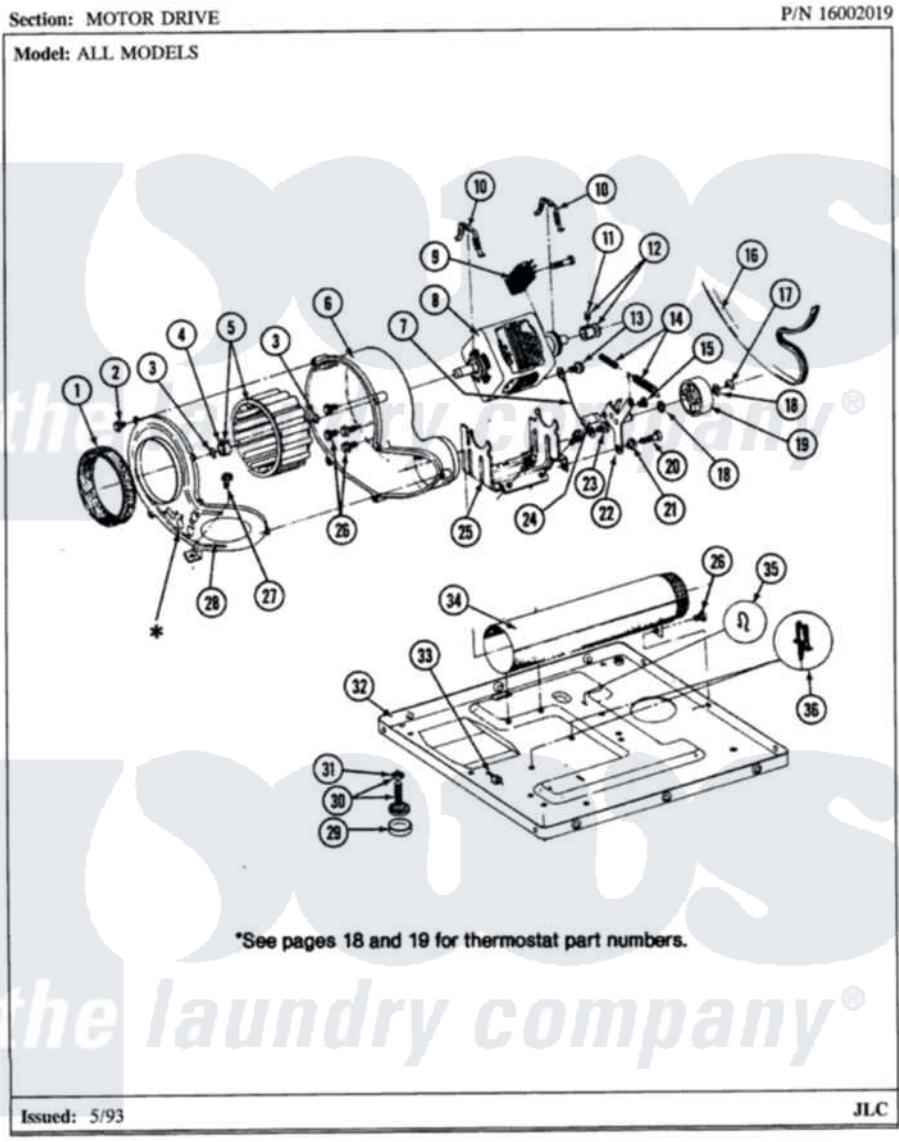

# Maytag LDG7500ABL 11 - MOTOR DRIVE (LDE7500ACM,ADM) & (LDG)

Maytag Residential Maytag LDG7500ABL Dryer Parts Parts Diagram 11 - MOTOR DRIVE (LDE7500ACM,ADM) & (LDG)  
 Click on the part number to view part

Item	Original Part Number	Replaced By	Status	Part Description
2	Y312961	<a href="#">W10116751</a>		Screw
3	410233	<a href="#">9703438</a>		Ring-Retrn
4	<a href="#">312967</a>			Clamp, Blower Housing
5	<a href="#">Y303836</a>			Blower Wheel Assembly And Clamp
6	<a href="#">Y312893</a>			Housing, Blower
7	<a href="#">901220</a>			Ground Wire
8	Y303358	<a href="#">W10410999</a>		Motor-Drve
9	306207		Not Available	(PROD. No.303358-8 & No.303358-9)
"	Y303877		Not Available	SWITCH, MOTOR EXTERNAL START No.303358-2, No.303358-4, 303358-7
"	<a href="#">Y303879</a>			Switch, Motor External Start
10	<a href="#">Y015825</a>			Clip, Motor To Motor Support
11	<a href="#">Y053241</a>			Set Screw, Motor Pulley
12	Y305185	<a href="#">6-3051850</a>		Pulley- MO
13	910343	<a href="#">488234</a>		Screw 8-32 X 1/4