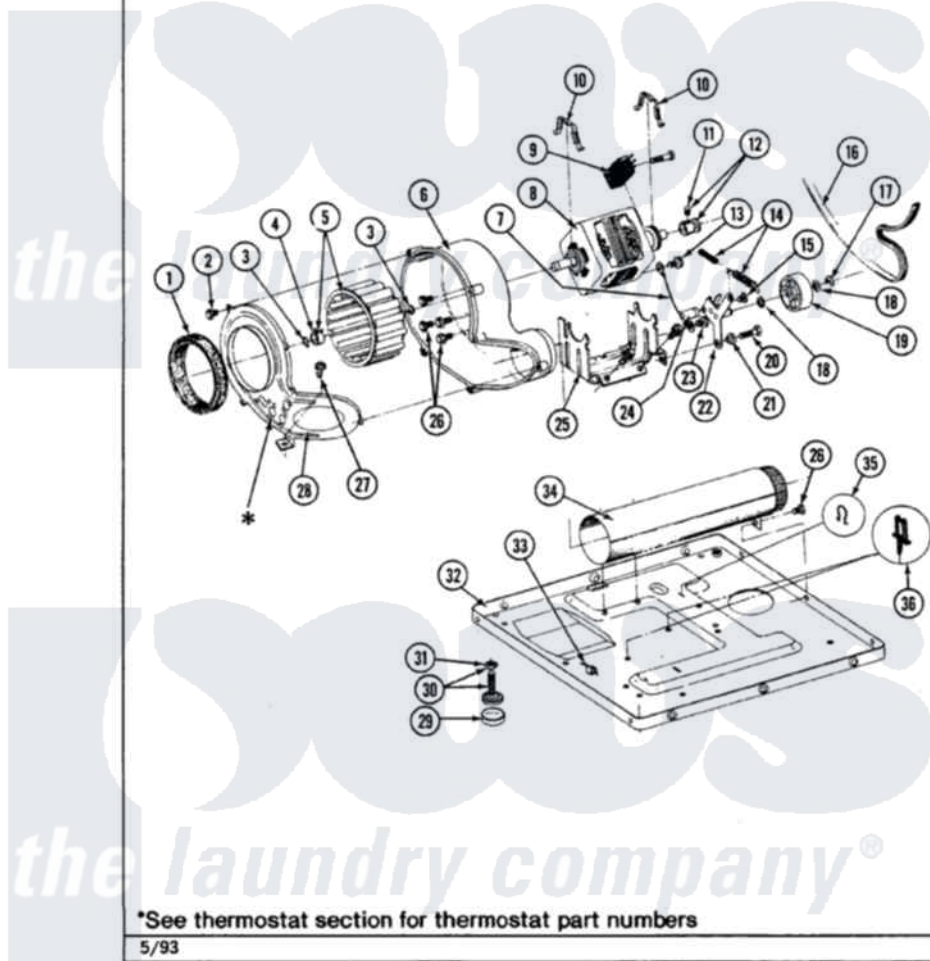

Maytag LDG7500ABL 12 - MOTOR DRIVE (LDG7500AAL,AAW,ABL,ABW)

Section: MOTOR DRIVE

P/N 1600028

Models: ALL MODELS

Maytag [Residential Maytag LDG7500ABL Dryer Parts](#) Parts Diagram 12 - MOTOR DRIVE
(LDG7500AAL,AAW,ABL,ABW)
[Click on the part number to view part](#)

Item	Original Part Number	Replaced By	Status	Part Description
1	Y312901			Seal, Housing Cover
2	Y312961	W10116751		Screw
3	410233	9703438		Ring-Retrn
4	312967			Clamp, Blower Housing
5	Y303836			Blower Wheel Assembly And Clamp
6	Y312893			Housing, Blower
7	901220			Ground Wire
8	Y303358	W10410999		Motor-Drve
9	306207		Not Available	(PROD. No.303358-8 & No.303358-9)
"	Y303877		Not Available	SWITCH, MOTOR EXTERNAL START No.303358-2, No.303358-4, 303358-7
"	Y303879			Switch, Motor External Start
10	Y015825			Clip, Motor To Motor Support
11	Y053241			Set Screw, Motor Pulley

12	Y305185	6-3051850	Pulley- MO
13	910343	488234	Screw 8-32 X 1/4
14	Y303945		IDLER SPRING ASSY. W/PLUG
15	Y312961	W10116751	Screw
16	Y312959		Poly "V" Belt For Tumbler
17	312958	354987	Ring, Retaining
18	Y312527		Washer, Idler Shaft
19	Y303705	6-3037050	Pulley- ID
20	Y014874		Screw, Idler Arm And Sleeve
21	Y312894	315772	Sleeve, Idler Arm
22	Y303363	6-3033630	Idler Arm
23	211294	90767	Screw, 8A X 3/8 HeX Washer Head Tapping
24	Y313582	W10116756	Spacer
25	312897	Not Available	SUPPORT, MOTOR
26	Y310632	1163839	Screw
27	Y313561		Screw---NA
28	314846		Cover, Blower Housing
29	Y314137		Foot, Rubber
30	Y305086		Adjustable Leg And Nut
31	Y052740	62739	Nut, Lock
32	Y303361	Not Available	BASE ASSY. (UPPER & LOWER)
33	Y310376		Clip, Door Switch Harness
34	Y303442		EXHAUST DUCT ASSEMBLY
35	410490		Spring, Retainer Wire Harness
36	Y313262	W10116752	Retainer-