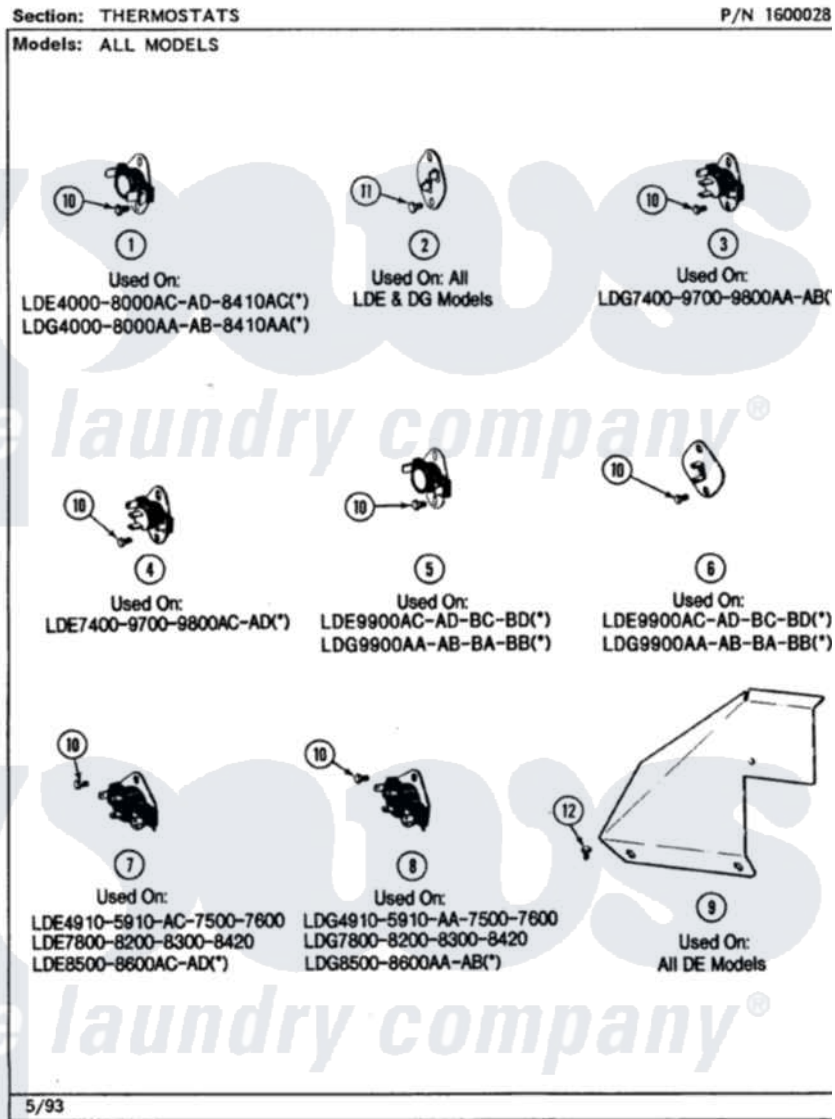

Maytag LDG7500ABL 14 - THERMOSTATS (LDG7500AAL,AAW,ABL,ABW)

Maytag [Residential Maytag LDG7500ABL Dryer Parts](#) Parts Diagram 14 - THERMOSTATS
(LDG7500AAL,AAW,ABL,ABW)
[Click on the part number to view part](#)

| Item | Original Part Number | Replaced By | Status | Part Description |
|------|-------------------------|---------------------------|--------|---|
| 1 | Y304475 | | | Cycling Thermostat 140 Deg. |
| 2 | 306604 | | | Cut-Off, Thermal Part Not Used |
| 3 | 306910 | | | Thermostat, Multi Temp Note: Thermostat |
| 5 | 307200 | | | Thermostat, Limit |
| 6 | 307208 | | | Thermistor, Temp. Control |
| 8 | 307250 | | | Thermostat, Multi-Temp |
| 10 | 211294 | 90767 | | Screw, 8A X 3/8 HeX Washer Head Tapping |
| 11 | 314848 | W10116760 | | Screw |