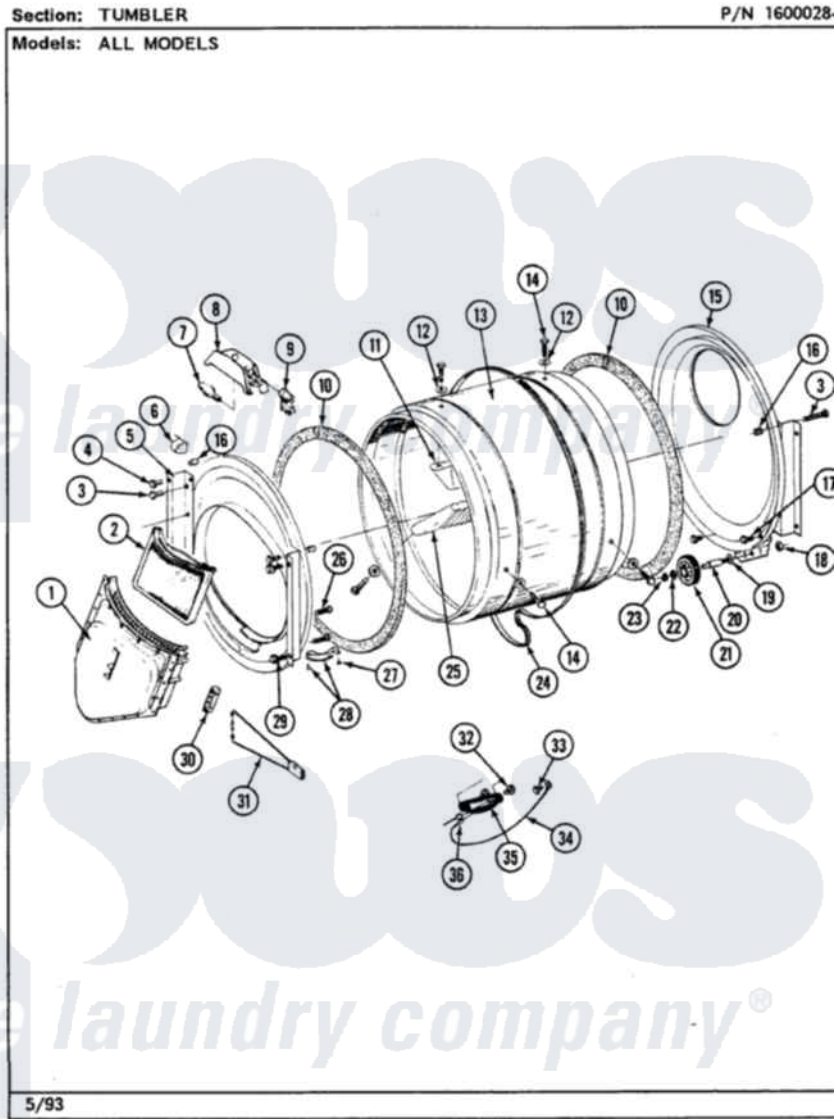

Maytag LDG7500ABL 15 - TUMBLER (LDG7500AAL,AAW,ABL,ABW)

Maytag Residential Maytag LDG7500ABL Dryer Parts Parts Diagram 15 - TUMBLER (LDG7500AAL,AAW,ABL,ABW)
Click on the part number to view part

Item	Original Part Number	Replaced By	Status	Part Description
1	Y307112	33001016		Outlet Duct Assembly
2	Y307107	33002970		Lint Filte
3	313764		Not Available	SCREW
4	Y313561			Screw----NA
5	307109	33001179		Front, Tumbler
6	Y310376			Clip, Door Switch Harness
10	314820			Seal, Tumbler
11	314803	33001012		Baffle
12	314158			Washer, Baffle To Tumbler
13	314802		Not Available	TUMBLER W/OUT BAFFLES
14	Y310759			Screw, Tumbler Baffles
15	Y307114	33001178		Back, Tumbler
"	Y308544	33001178		Back, Tumbler
16	313915	31-3915		Tech Sheet
17	211294	90767		Screw, 8A X 3/8 HeX Washer Head Tapping
18	312538	33001443		Nut, Hex

19	Y313347	312535	Washer, Vault Mounting Brk.
20	Y312948	6-3129480	Shaft- Tumbler
21	Y303373	12001541	Drum Roller/Washer Assembly--W
22	312535		Washer, Vault Mounting Brk.
23	410233	9703438	Ring-Retrn
24	Y312959		Poly "V" Belt For Tumbler
25	314804	33001004	Baffle, Tall
26	Y314110	33002917	Screw, No.10-16
27	210720		Rivet, Bearing To Tumbler Fmt
28	306508		Tumbler Bearing Kit ----W
29	Y310632	1163839	Screw