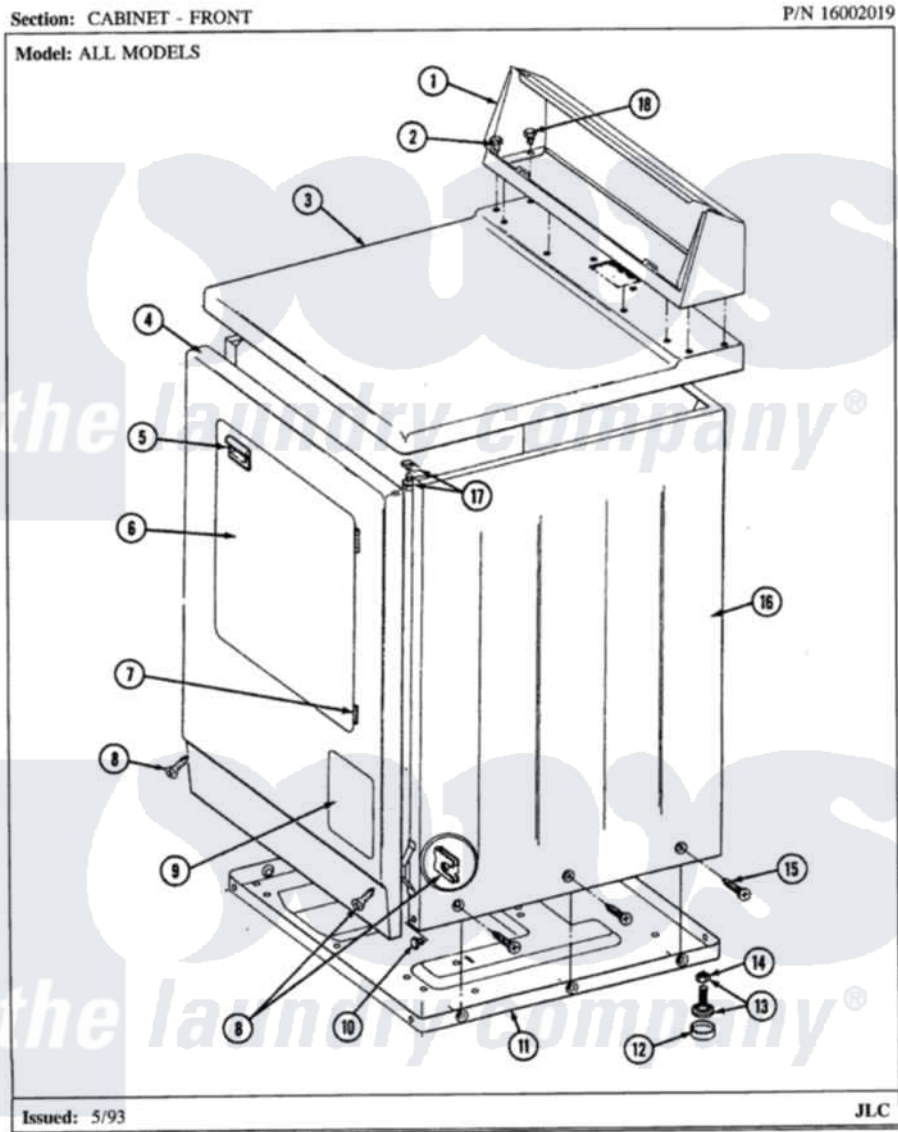

Maytag LDG7500ABM 01 - CABINET-FRONT (LDE7500ACM,ADM) & (LDG)

Maytag Residential Maytag LDG7500ABM Dryer Parts Parts Diagram 01 - CABINET-FRONT (LDE7500ACM,ADM) & (LDG)

Click on the part number to view part

Item	Original Part Number	Replaced By	Status	Part Description
1	305193L			Console
2	Y313559			Screw
3	307104L			Top Cover Assembly
4	307998L			Front Panel---NA
5	314972			Handle Door ALM
6	314966L		Not Available	DOOR PANEL ALMOND
"	307111L	308061L		Door Assembly---NA
7	307099	33001230		Hinge, Door
8	204439			Screw And Fstner Assembly
9	302542L		Not Available	PART NOT USED. (DG ONLY)
10	Y310632	1163839		Screw
11	Y303361		Not Available	BASE ASSY. (UPPER & LOWER)
12	Y314137			Foot, Rubber
13	Y305086			Adjustable Leg And Nut
14	Y052740	62739		Nut, Lock

15	213007		Xfor Cabinet See Cabinet, Back
16	307124L	Not Available	CABINET ASSY ALMOND
17	204445		Screw And Fastener Assembly
18	211294	90767	Screw, 8A X 3/8 HeX Washer Head Tapping