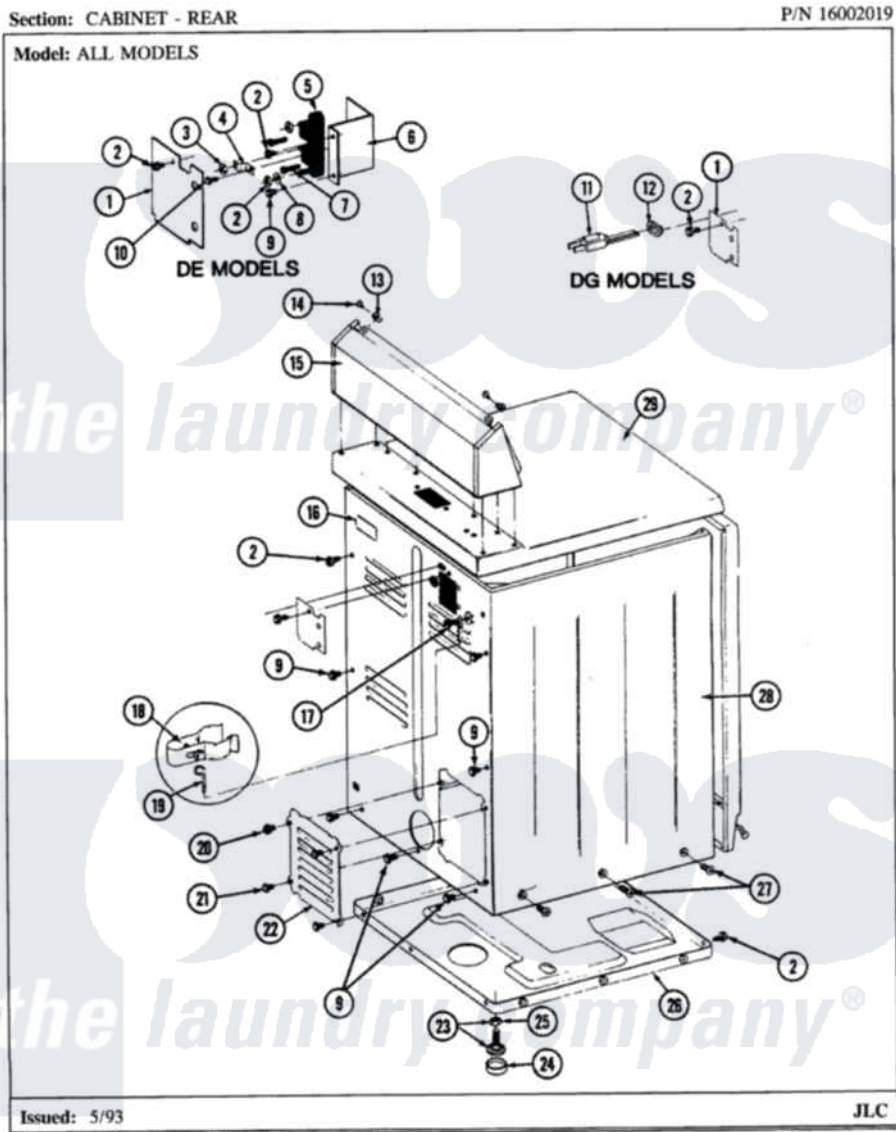

# Maytag LDG7500ABM 02 - CABINET-REAR (LDE7500ACM,ADM) & (LDG)

Maytag [Residential Maytag LDG7500ABM Dryer Parts](#) Parts Diagram 02 - CABINET-REAR (LDE7500ACM,ADM) & (LDG)

[Click on the part number to view part](#)

Item	Original Part Number	Replaced By	Status	Part Description
1	Y312905		Not Available	COVER, TERMINAL
2	<a href="#">Y313561</a>			Screw---NA
9	Y310632	<a href="#">1163839</a>		Screw
11	302521		Not Available	CORD, POWER PART NOT USED-GAS MODELS ONLY
12	<a href="#">211881</a>			Grommet, Cord Part Not Used-Gas Models Only
13	<a href="#">215075</a>			Fastener, Control Panel To Console
14	<a href="#">210932</a>			Screw, No.8 X 9/16 Ctsk Note: Screw, Inlet Duct
15	<a href="#">305193L</a>			Console
16	214519			LABEL, ELECTRICAL INSTR. PART NOT USED-GAS MODELS ONLY
17	303846	<a href="#">22003781</a>		Screw, Ground Strap
18	<a href="#">301548</a>			Clamp, Ground Wire
19	<a href="#">311155</a>			Ground Wire And Clamp

20	<a href="#">Y313559</a>		Screw
21	211294	<a href="#">90767</a>	Screw, 8A X 3/8 HeX Washer Head Tapping
22	Y312951	Not Available	ACCESS COVER, BACK
23	<a href="#">Y305086</a>		Adjustable Leg And Nut
24	<a href="#">Y314137</a>		Foot, Rubber
25	Y052740	<a href="#">62739</a>	Nut, Lock
26	Y303361	Not Available	BASE ASSY. (UPPER & LOWER)
27	213077	Not Available	CAP FOR TIMER KNOB
28	307124L	Not Available	CABINET ASSY ALMOND
29	<a href="#">307104L</a>		Top Cover Assembly