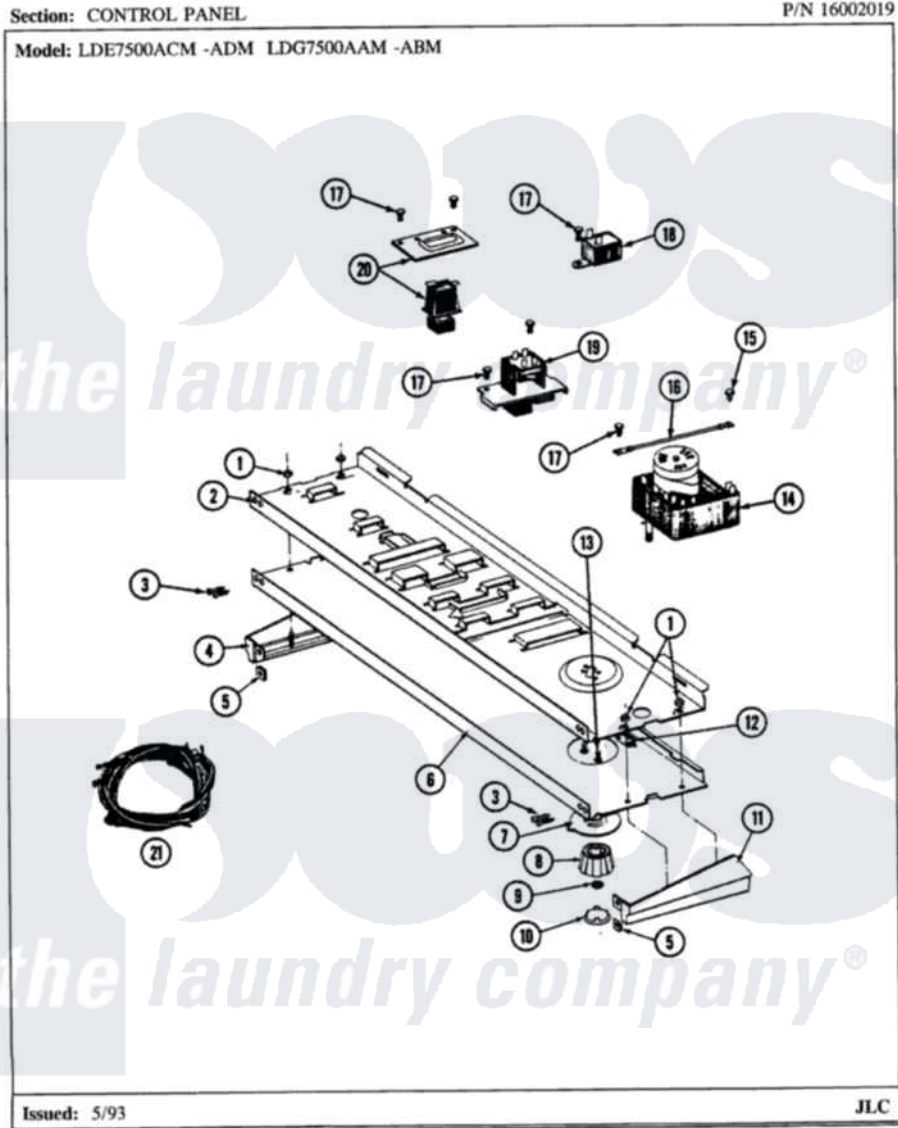

Maytag LDG7500ABM 03 - CONTROL PANEL (LDE7500ACM,ADM) & (LDG)

Maytag Residential Maytag LDG7500ABM Dryer Parts Parts Diagram 03 - CONTROL PANEL (LDE7500ACM,ADM) & (LDG)

Click on the part number to view part

Item	Original Part Number	Replaced By	Status	Part Description
2	314184			Back Up Plate
3	210932			Screw, No.8 X 9/16 Ctsk Note: Screw, Inlet Duct
4	308651			End Cap
5	214894			Fastener, End Cap
6	308648			Control Panel, Facia
7	315521		Not Available	SKIRT, DIAL
8	315522	33002325		Knob Assembly
9	312273			Nut, Control Knob
10	315523		Not Available	CAP, KNOB
11	Y308652		Not Available	END CAP (R-H)
12	214897			Pad, Control Panel
13	315317	488234		Screw 8-32 X 1/4
14	Y308253			Timer
15	211994	90767		Screw, 8A X 3/8 HeX Washer

15	211294	30707		Head Tapping
16	204807			Ground Wire, Supp. Plte To Top Cover
17	211168	W10139210		Screw, 8-18 X 5/16
18	305205	694419		Mini-Buzzer
19	308650		Not Available	SWITCH
20	308649	307305		Switch Push To Start
21	308496		Not Available	HARNES, WIRE
22	315083		Not Available	MANUAL, USE & CARE
"	315097		Not Available	MANUAL, USE & CARE