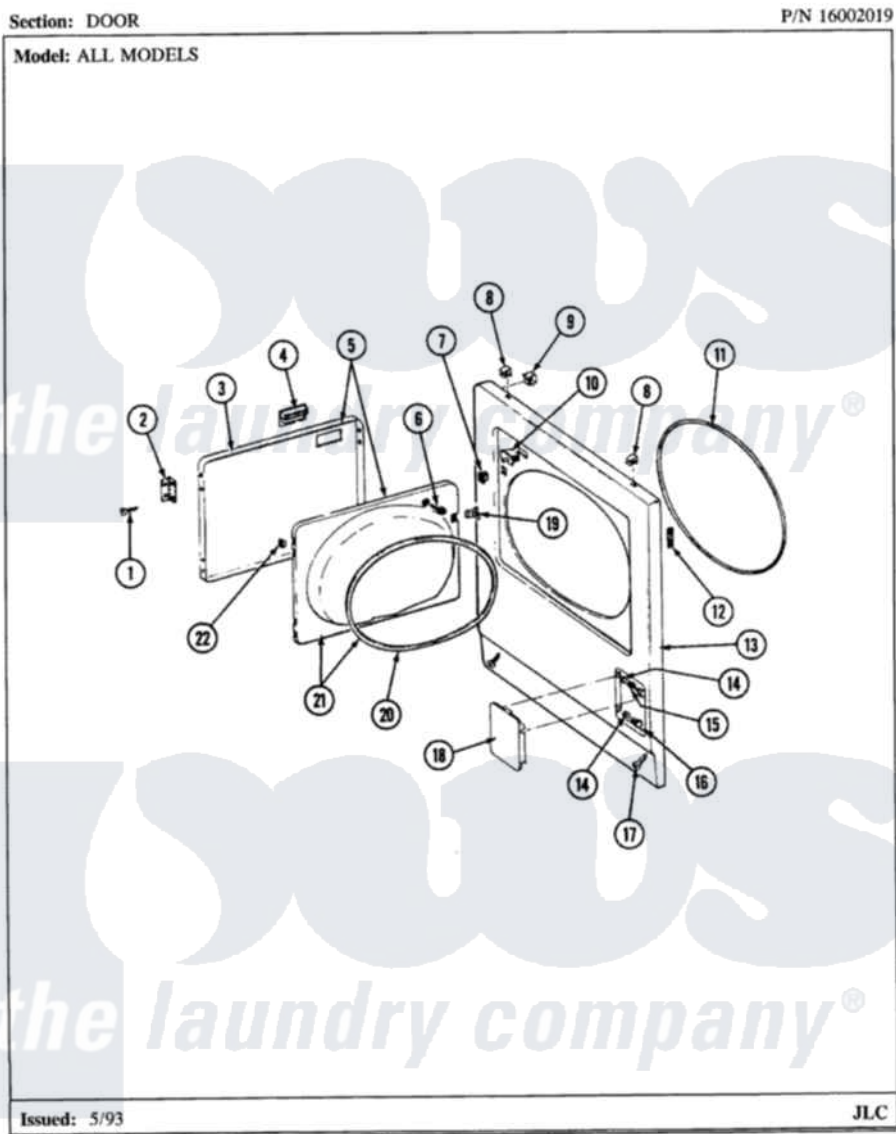

# Maytag LDG7500ABM 04 - DOOR (LDE7500ACM,ADM) & (LDG)

Maytag [Residential Maytag LDG7500ABM Dryer Parts](#) Parts Diagram 04 - DOOR (LDE7500ACM,ADM) & (LDG)  
 Click on the part number to view part

Item	Original Part Number	Replaced By	Status	Part Description
1	<a href="#">Y314062</a>			Screw, Door Hinge And Panel
2	307099	<a href="#">33001230</a>		Hinge, Door
3	314966L		Not Available	DOOR PANEL ALMOND
4	<a href="#">314972</a>			Handle Door ALM
5	307111L	<a href="#">308061L</a>		Door Assembly----NA
6	312960	<a href="#">489355</a>		Screw, 8 X 1/2
7	<a href="#">306436</a>			Door Latch Kit--W
8	212982	<a href="#">22001650</a>		Fastener, Spring
9	<a href="#">Y310376</a>			Clip, Door Switch Harness
10	Y305753	<a href="#">W10169313</a>		Switch-Dor
11	<a href="#">314937</a>			Seal, Front Panel
12	<a href="#">Y313907</a>			Fastener, Twin
13	<a href="#">307998L</a>			Front Panel----NA
14	312301		Not Available	BUSHING FOR ACCESS STUD
15	<a href="#">312369</a>			Sleeve, Access Panel Stud Part Not Used

16	212949	<a href="#">22001866</a>	Screw, Relay
17	<a href="#">204439</a>		Screw And Fstner Assembly
18	302542L		Not Available PART NOT USED. (DG ONLY)
19	314936	<a href="#">33001305</a>	Strike, Door
20	314935	<a href="#">33001192</a>	Seal, Door
21	307098		Not Available DOOR, INNER (W/SEAL)
22	315441		Not Available LABEL, INSTRUCTION CANADA
"	<a href="#">Y313910</a>		Clip, Door Liner To Outer Panel