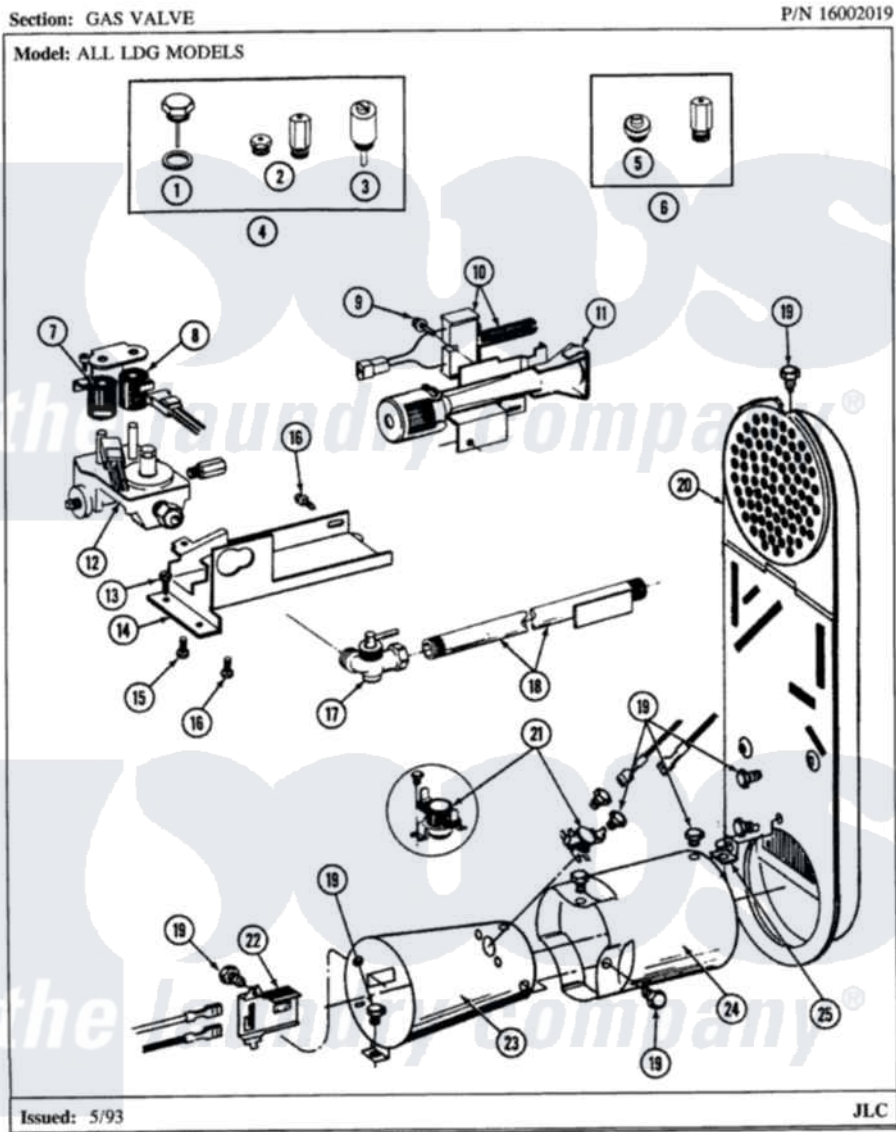

# Maytag LDG7500ABM 05 - GAS VALVE (LDG7500AAM, ABM)

Maytag Residential Maytag LDG7500ABM Dryer Parts Parts Diagram 05 - GAS VALVE (LDG7500AAM, ABM)  
 Click on the part number to view part

Item	Original Part Number	Replaced By	Status	Part Description
1	<a href="#">302810</a>			Screw Assembly - Blue Block Ope
2	305861		Not Available	MAIN BURNER ORIFICE KIT-LPG
3	306184		Not Available	PLUG, BLOCKING (LPG REGULATOR)
4	Y306195	<a href="#">MAL9000AXX</a>		LP Gas Con
5	314602	<a href="#">694424</a>		Leak, Limiter
6	306204	<a href="#">33002924</a>		Gas Conv K
7	<a href="#">306106</a>			Coil, Holding And Booster-W
8	306105	<a href="#">694540</a>		Coil, 60 Hz
9	<a href="#">304971</a>			Screw Note: Screw, Igniter
10	304970	<a href="#">4391996</a>		Ignitor
11	304974	<a href="#">33002793</a>		Burner Assembly
12	<a href="#">306176</a>			Valve, Gas
13	<a href="#">Y313561</a>			Screw---NA
14	<a href="#">314566</a>			Gas Control Bracket

15	314082	<a href="#">90767</a>	Screw, 8A X 3/8 HeX Washer Head Tapping
16	<a href="#">Y313559</a>		Screw
17	<a href="#">Y303349</a>		Angle Shut-Off, Gas Valve
18	Y303383	<a href="#">33001735</a>	Pipe And Bracket Assembly Series 18 Not Needed Use Vavle
19	211294	<a href="#">90767</a>	Screw, 8A X 3/8 HeX Washer Head Tapping
20	Y308504	Not Available	INLET DUCT ASSEMBLY
21	<a href="#">303395</a>		Thermostat, Hi-Limit
22	Y303377	<a href="#">338906</a>	Radiant, Sensor
23	<a href="#">Y308548</a>		Combustion Cone Assembly
24	<a href="#">Y303841</a>		Cone, Extension
25	<a href="#">Y312890</a>		Retainer, Heater Chamber