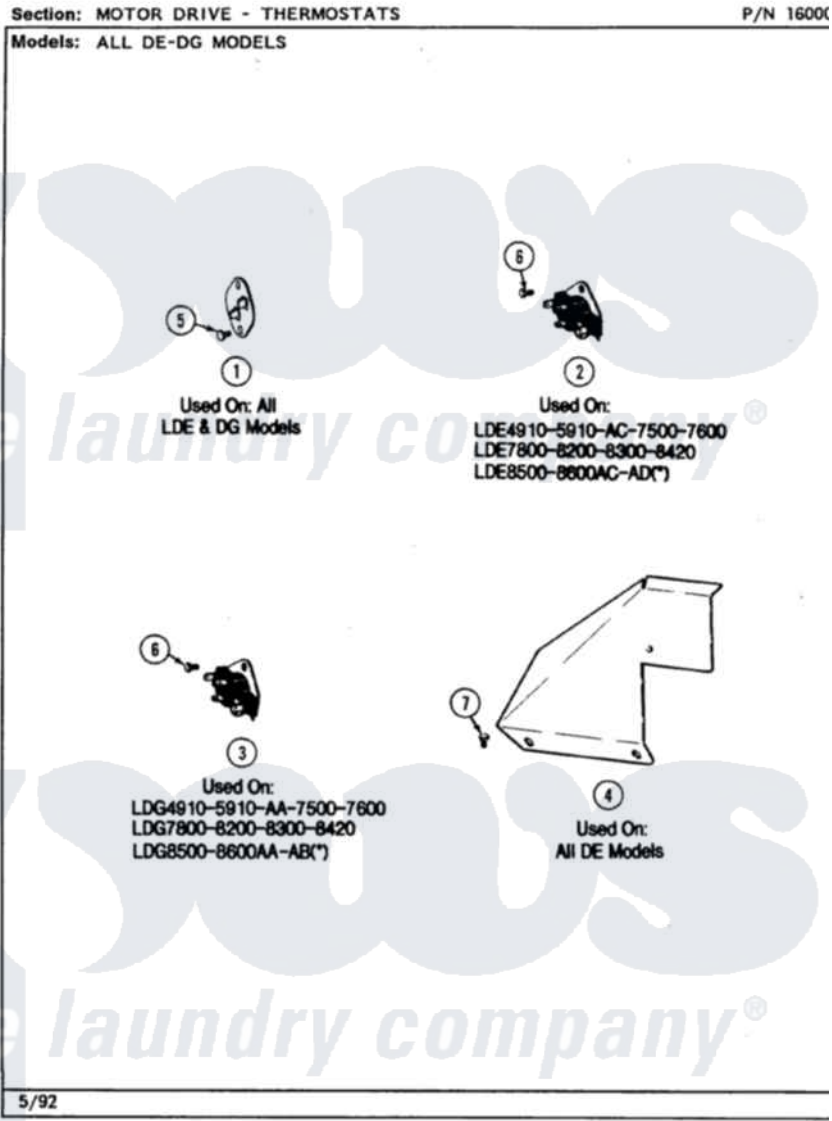

Maytag LDG7500ABM 06 - MOTOR DRIVE (LDE7500ACE,ADE) & (LDG)

18

Maytag Residential Maytag LDG7500ABM Dryer Parts Parts Diagram 06 - MOTOR DRIVE (LDE7500ACE,ADE) & (LDG)
Click on the part number to view part

Item	Original Part Number	Replaced By	Status	Part Description
2	Y312961	W10116751		Screw
3	410233	9703438		Ring-Retr
4	312967			Clamp, Blower Housing
5	Y303836			Blower Wheel Assembly And Clamp
6	Y312893			Housing, Blower
7	901220			Ground Wire
8	Y303358	W10410999		Motor-Drve
9	306207		Not Available	(PROD. No.303358-8 & No.303358-9)
"	Y303877		Not Available	SWITCH, MOTOR EXTERNAL START No.303358-2, No.303358-4, 303358-7
"	Y303879			Switch, Motor External Start
10	Y015825			Clip, Motor To Motor Support
11	Y053241			Set Screw, Motor Pulley
12	Y305185	6-3051850		Pulley- MO
13	910343	488234		Screw 8-32 X 1/4

14	Y303945		IDLER SPRING ASSY. W/PLUG
15	Y312961	W10116751	Screw
16	Y312959		Poly "V" Belt For Tumbler
17	312958	354987	Ring, Retaining
18	Y312527		Washer, Idler Shaft
19	Y303705	6-3037050	Pulley- ID
20	Y014874		Screw, Idler Arm And Sleeve
21	Y312894	315772	Sleeve, Idler Arm
22	Y303363	6-3033630	Idler Arm
23	211294	90767	Screw, 8A X 3/8 HeX Washer Head Tapping
24	Y313582	W10116756	Spacer
25	312897		Not Available SUPPORT, MOTOR
26	Y310632	1163839	Screw
27	Y313561		Screw----NA
29	Y314137		Foot, Rubber
30	Y305086		Adjustable Leg And Nut
31	Y052740	62739	Nut, Lock
32	Y303361		Not Available BASE ASSY. (UPPER & LOWER)
33	Y310376		Clip, Door Switch Harness
34	Y303442		EXHAUST DUCT ASSEMBLY
35	410490		Spring, Retainer Wire Harness
36	Y313262	W10116752	Retainer-