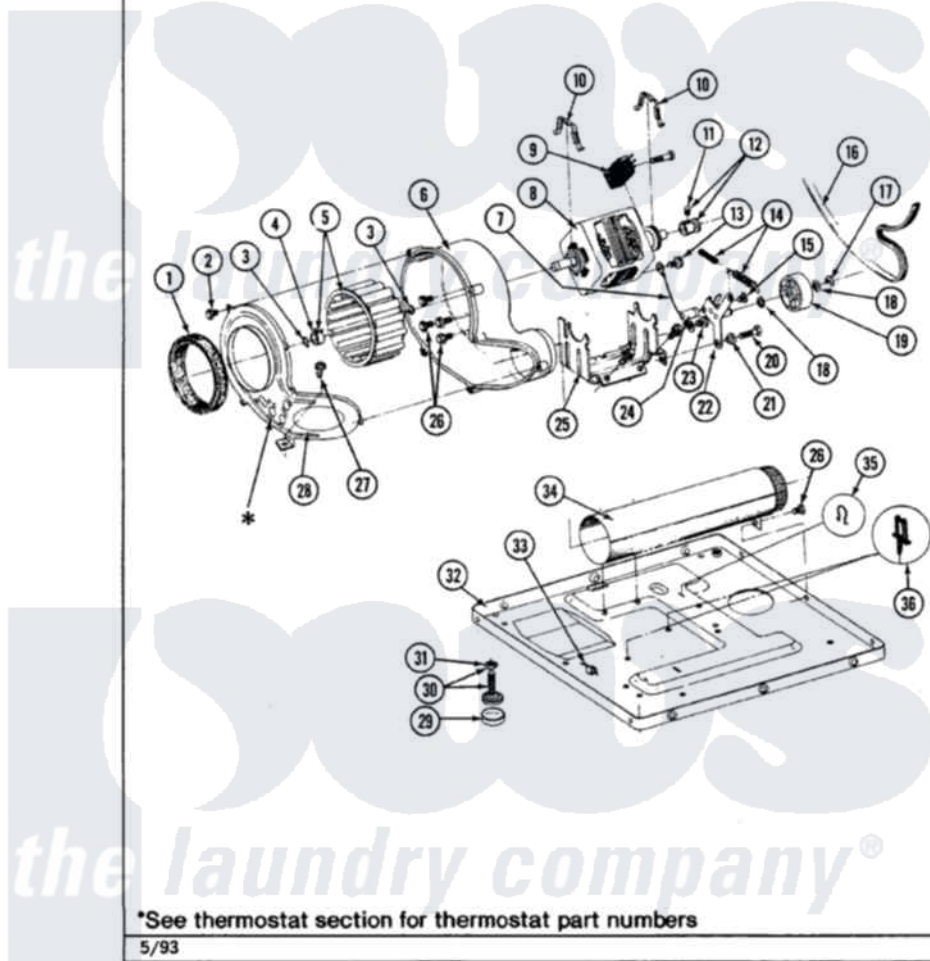

Maytag LDG7500ABM 09 - MOTOR DRIVE (LDG7500AAL,AAW,ABL,ABW)

Section: MOTOR DRIVE

P/N 1600028

Models: ALL MODELS

Maytag [Residential Maytag LDG7500ABM Dryer Parts](#) Parts Diagram 09 - MOTOR DRIVE
(LDG7500AAL,AAW,ABL,ABW)
[Click on the part number to view part](#)

Item	Original Part Number	Replaced By	Status	Part Description
2	Y312961	W10116751		Screw
3	410233	9703438		Ring-Retrn
4	312967			Clamp, Blower Housing
5	Y303836			Blower Wheel Assembly And Clamp
6	Y312893			Housing, Blower
7	901220			Ground Wire
8	Y303358	W10410999		Motor-Drive
9	306207		Not Available	(PROD. No.303358-8 & No.303358-9)
"	Y303877		Not Available	SWITCH, MOTOR EXTERNAL START No.303358-2, No.303358-4, 303358-7
"	Y303879			Switch, Motor External Start
10	Y015825			Clip, Motor To Motor Support
11	Y053241			Set Screw, Motor Pulley
12	Y305185	6-3051850		Pulley- MO

13	910343	488234		Screw 8-32 X 1/4
14	Y303945			IDLER SPRING ASSY. W/PLUG
15	Y312961	W10116751		Screw
16	Y312959			Poly "V" Belt For Tumbler
17	312958	354987		Ring, Retaining
18	Y312527			Washer, Idler Shaft
19	Y303705	6-3037050		Pulley- ID
20	Y014874			Screw, Idler Arm And Sleeve
21	Y312894	315772		Sleeve, Idler Arm
22	Y303363	6-3033630		Idler Arm
23	211294	90767		Screw, 8A X 3/8 HeX Washer Head Tapping
24	Y313582	W10116756		Spacer
25	312897		Not Available	SUPPORT, MOTOR
26	Y310632	1163839		Screw
27	Y313561			Screw---NA
28	314846			Cover, Blower Housing
29	Y314137			Foot, Rubber
30	Y305086			Adjustable Leg And Nut
31	Y052740	62739		Nut, Lock
32	Y303361		Not Available	BASE ASSY. (UPPER & LOWER)
33	Y310376			Clip, Door Switch Harness
34	Y303442			EXHAUST DUCT ASSEMBLY
35	410490			Spring, Retainer Wire Harness
36	Y313262	W10116752		Retainer-